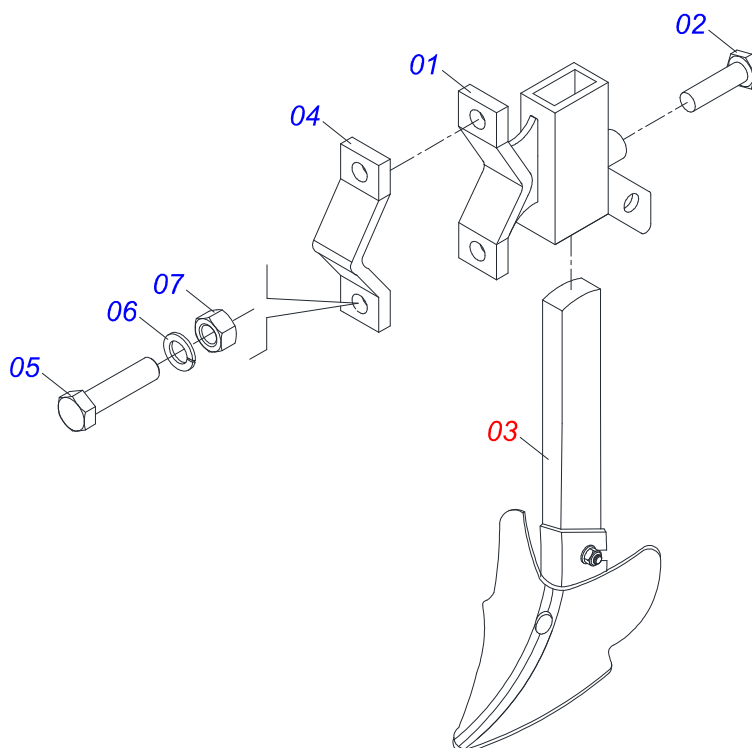

Item	Code	Description	See page	QT
01	0502010798	SOCKET SUBSOILER SUPPORT		01
02	0501010098	BOLT 3/4" UNC X 2 C S G.5 ZN		01
03	0501047839	COMPLETE FURROWER ARM	8	01
04	0502010175	HITCH CLAMP		01
05	0503010797	3/4" X 4" BOLT		02
06	0503010023	3/4" SPRING WASHER		02
07	0503010014	3/4" ZN G.5 (HEAVY) UNC HEX NUT		02