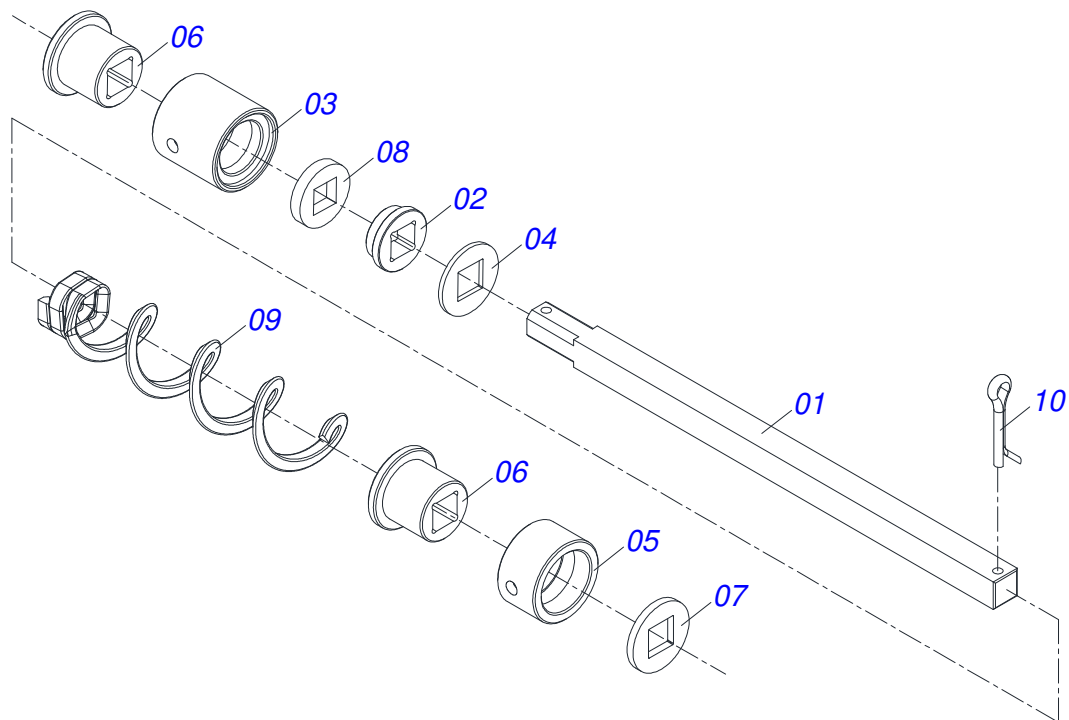

Item	Code	Description	See page	QT
01	0511010388	DISTRIBUTOR FERTILIZER AXLE		01
02	0503030303	SUPPORT WASHER		01
03	0521010946	DISTRIBUTOR SLEEVE		01
04	0501010637	FLAT WASHER		01
05	0521010947	DISTRIBUTOR SLEEVE		01
06	0503030275	AGRICULTURAL BEARING		02
07	0511017137	FLAT WASHER		01
08	0501013774	GREASE SEAL		01
09	0503031164	RIGHT HELICOID CONDUCTOR		01
10	0503010571	1/4" X 1.1/2" SPLIT PIN		01