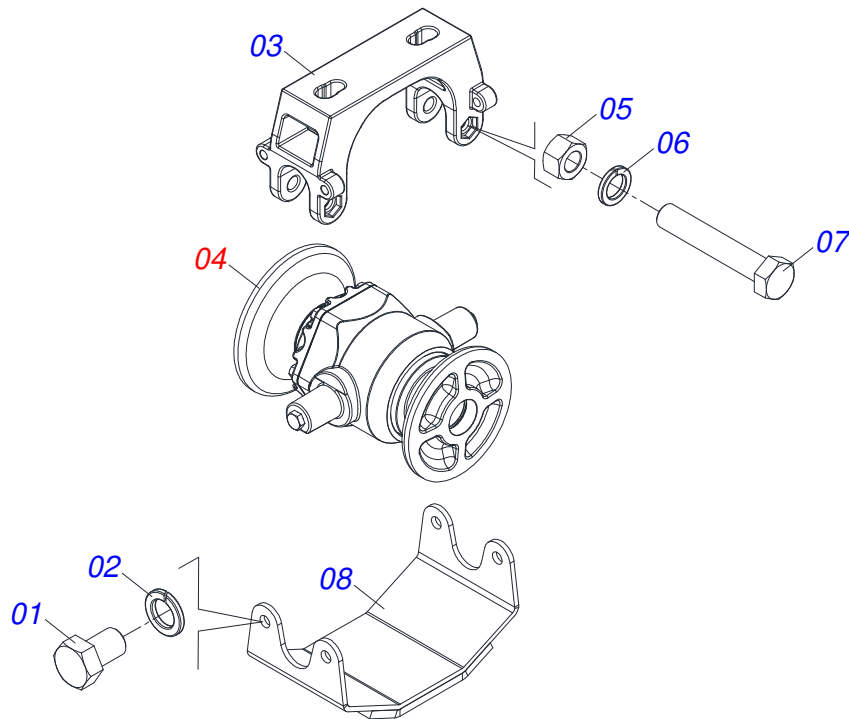

Item	Code	Description	See page	QT
01	0503010834	1/2 X 1 BOLT		04
02	0503010019	1/2" SPRING WASHER		04
03	0502013011	360 OSCILLATING BEARING SUPPORT (CENTRAL)		01
04	0531052835	AGRICULTURAL BEARING DM OL 360 X 2.1/8 15 SWING		01
05	0503010013	5/8 UNC G.5 ZN HEX NUT		02
06	0503010027	5/8 SPRING WASHER		02
07	0503010480	5/8" X 4.3/4" BOLT		02
08	0501210530	SWING BEARING COVER		01