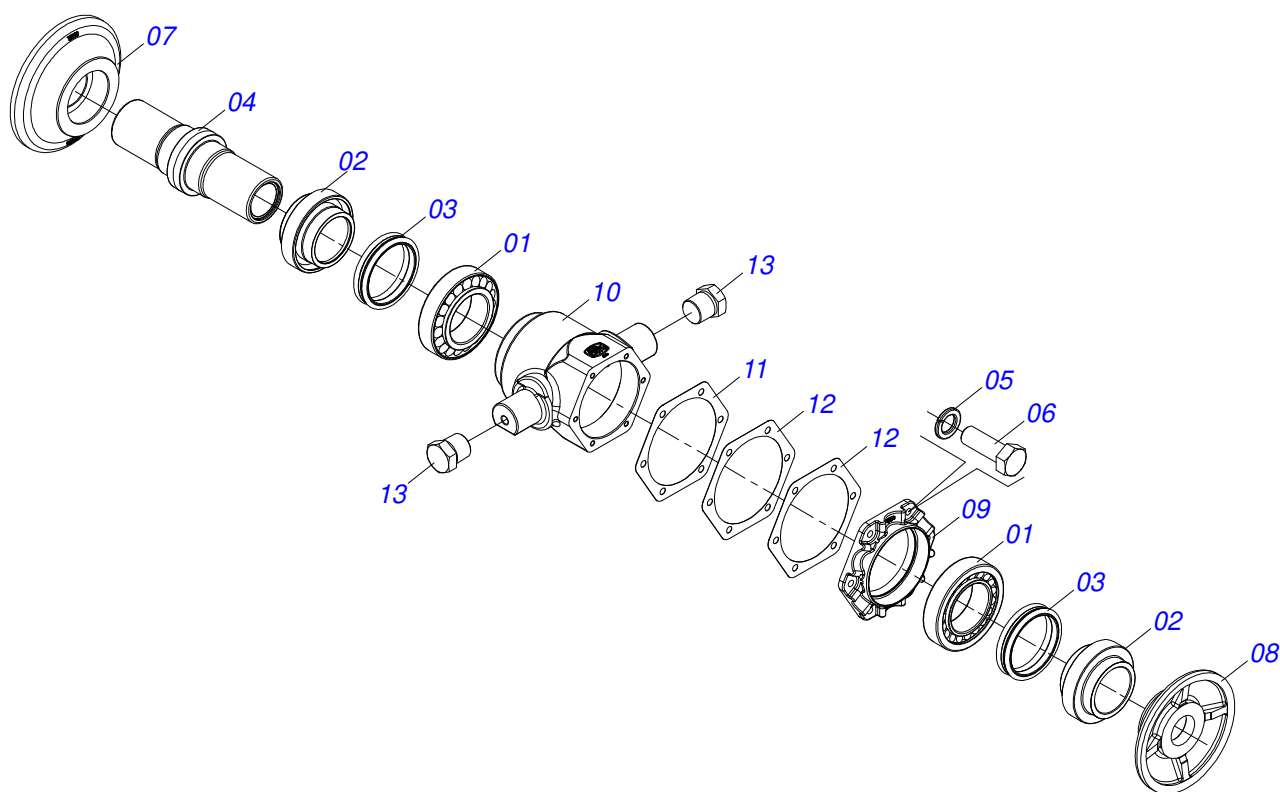

Item	Code	Description	See page	QT
01	0503010117	32216 ROLLER BEARING		02
02	0502040123	MRO - 330 PORT RETAINER WITH BUSH		02
03	0503030028	JB-257 SEAL		02
04	0502040034	BEARING AXLE		01
05	0503011443	SPRING WASHER 3/8"		06
06	0503010751	C3/8" X 1.1/4" HEX BOLT G.5		06
07	0501211750	EXTERNAL DISC BACKREST 2.1/8		01
08	0501211749	INTERNAL BACKREST DISC 2.1/8		01
09	0502012772	BEARING COVER		01
10	0502013012	2.1/8" BEARING HUB		01
11	0503034044	JOINT		01
12	0503034045	JOINT		02
13	0503010856	OIL PLUG R 3/8 BSPT		02
14	3402301275	TATU OIL		0.6 Lts