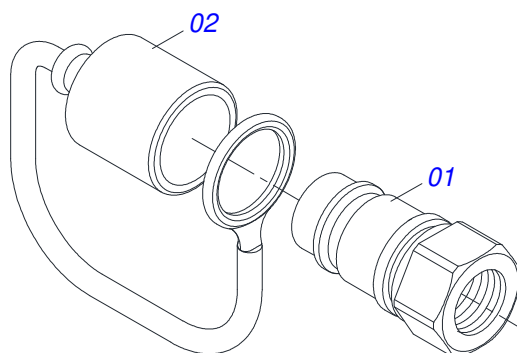

Item	Code	Description	See page	QT
01	0503011627	MALE QUICK COUPLER AGR 1/2 NPT		01
02	0503011882	MALE QUICK COUPLER CAP		01