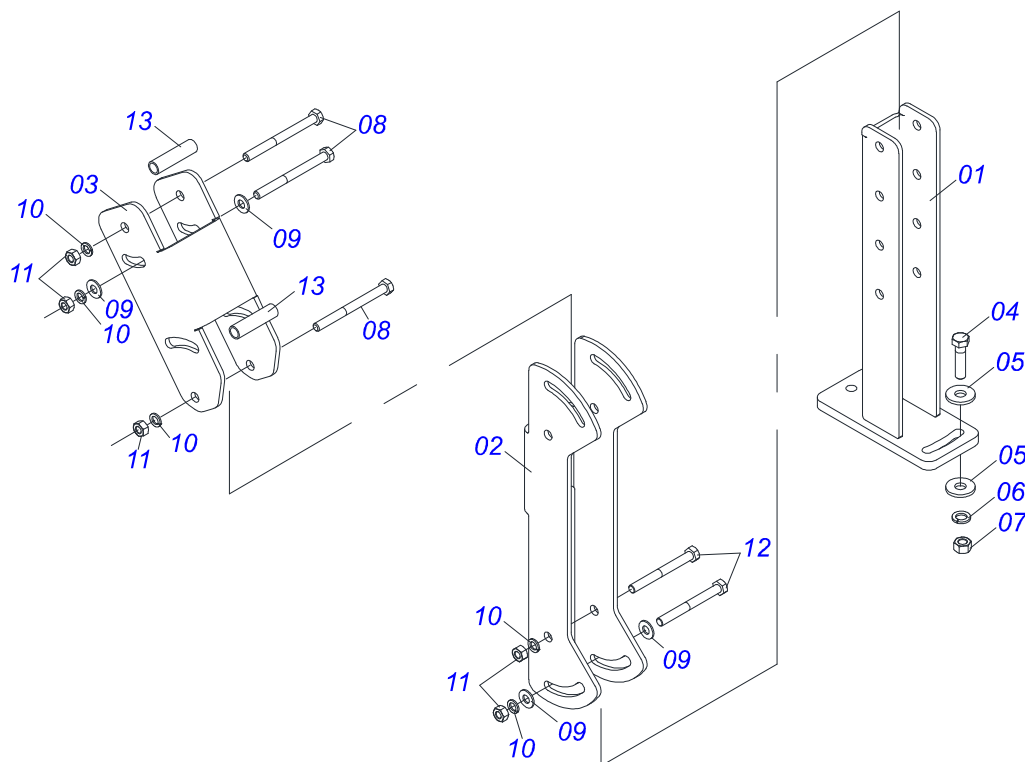

Item	Code	Description	See page	QT
01	0521065789	LOWER JOYSTICK SUPPORT		01
02	0571018376	CENTRAL BODY SUPPLEMENT OF JOYSTICK		01
03	0571018375	SUPERIOR BODY SUPPLEMENT OF JOYSTICK		01
04	0503010849	3/8" X 1-1/2" BOLT		02
05	0501010984	FLAT WASHER		02
06	0503010025	3/8" SPRING WASHER		02
07	0503010026	3/8" NUT		02
08	0503010848	5/16" X 3.1/2" BOLT		04
09	0501010694	FLAT WASHER		06
10	0503010179	LOCK WASHER		06
11	0503010337	5/16" NUT		06
12	0503011053	5/16" X 3" C S 6.5 ZN BOLT		02
13	0541015551	0.39" X 0.512" X 1.9" SLEEVE		02