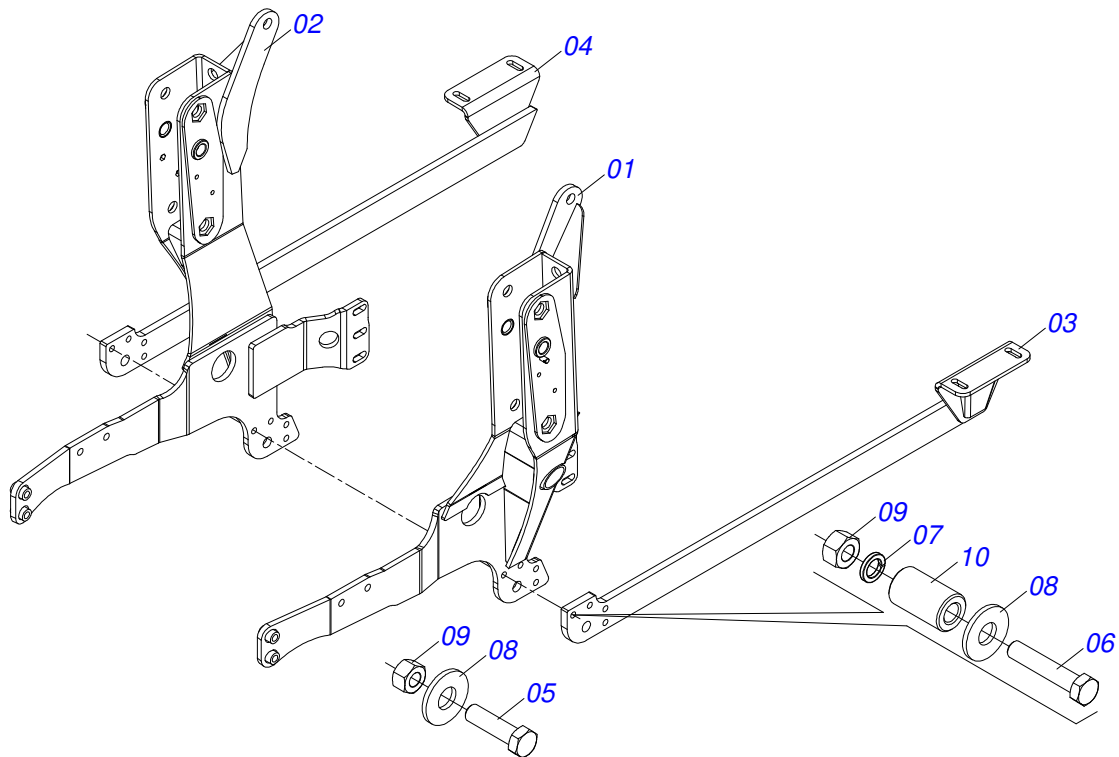

Item	Code	Description	See page	QT
01	0521067720	LEFT FRAME		01
02	0521067719	RIGHT FRAME		01
03	0521064940	LEFT REAR BAR FRAME		01
04	0521064941	REAR BAR RIGHT FRAME		01
05	0501010500	3/4"X3"BOLT		02
06	0503011084	3/4" X 5" BOLT		04
07	0503010023	3/4" SPRING WASHER		04
08	0501010104	45 X 20 X 4 FLAT WASHER		06
09	0503010014	3/4" NUT		06
10	0581015170	SLEEVE		04