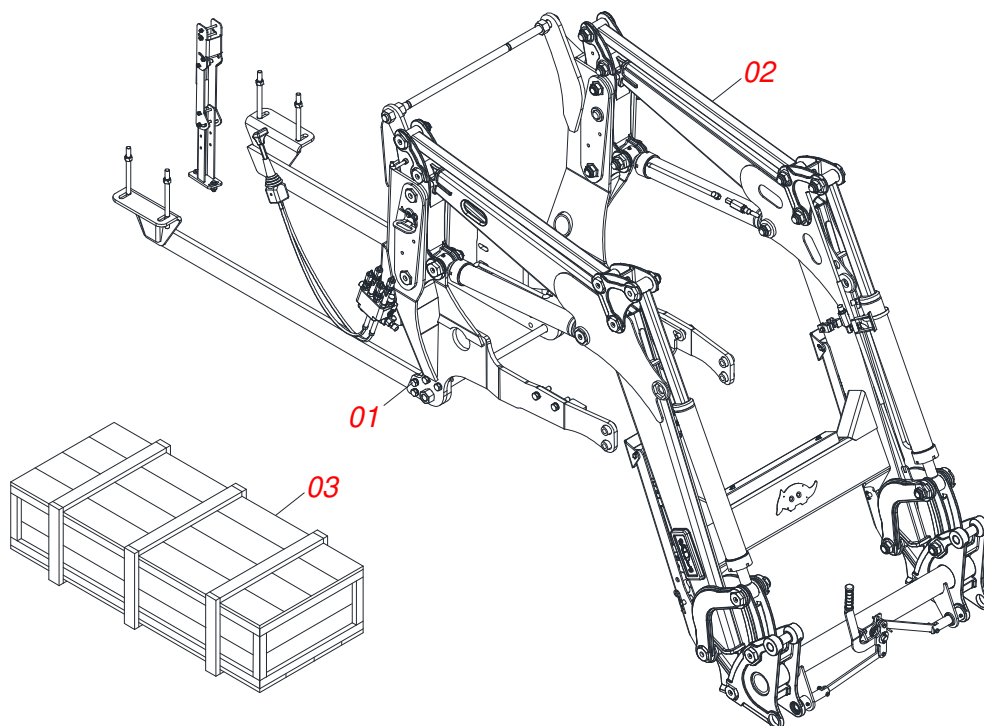

ASSY FRAME

Item	Code	Description	See page	PCA 600	PCA PLUS 1500
01	0521047196	FRAME ASSEMBLY WITH REAR BAR	2	01	01
02	0531041063	MOBILE SUPPORT ASSY - PCA 600	3	01	00
02.	0531041066	MOVING SUPPORT - PCA PLUS 1500	12	00	01
03	0521023223	BOX WITH COMPONENTS	18	01	01
03.	0521023221	BOX WITH COMPONENTS	24	01	01