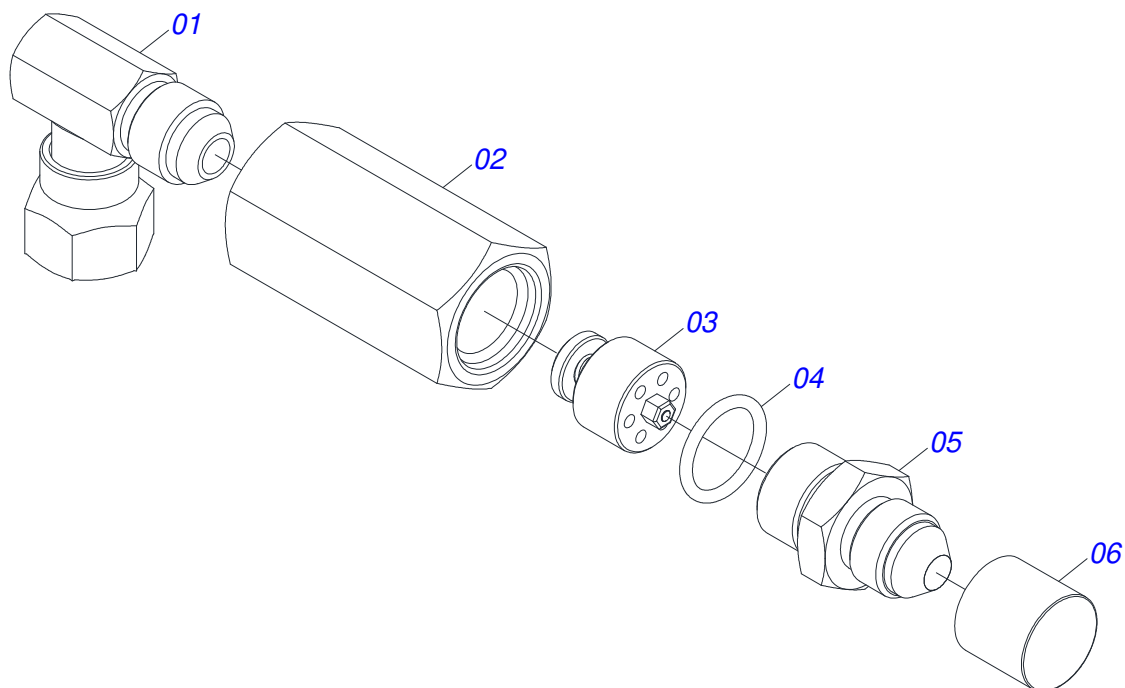

SECURITY VALVE ASSY

Item	Code	Description	See page	QT
01	0503018034	MALE KNEE JIC		01
02	0581014055	ADAPTER		01
03	0503016854	VALVE ASSY		01
04	0503010045	O'RING		01
05	0581014054	BSP 1/2" NIPPLE		01
06	0503030385	CYLINDER PLUG N-002		01