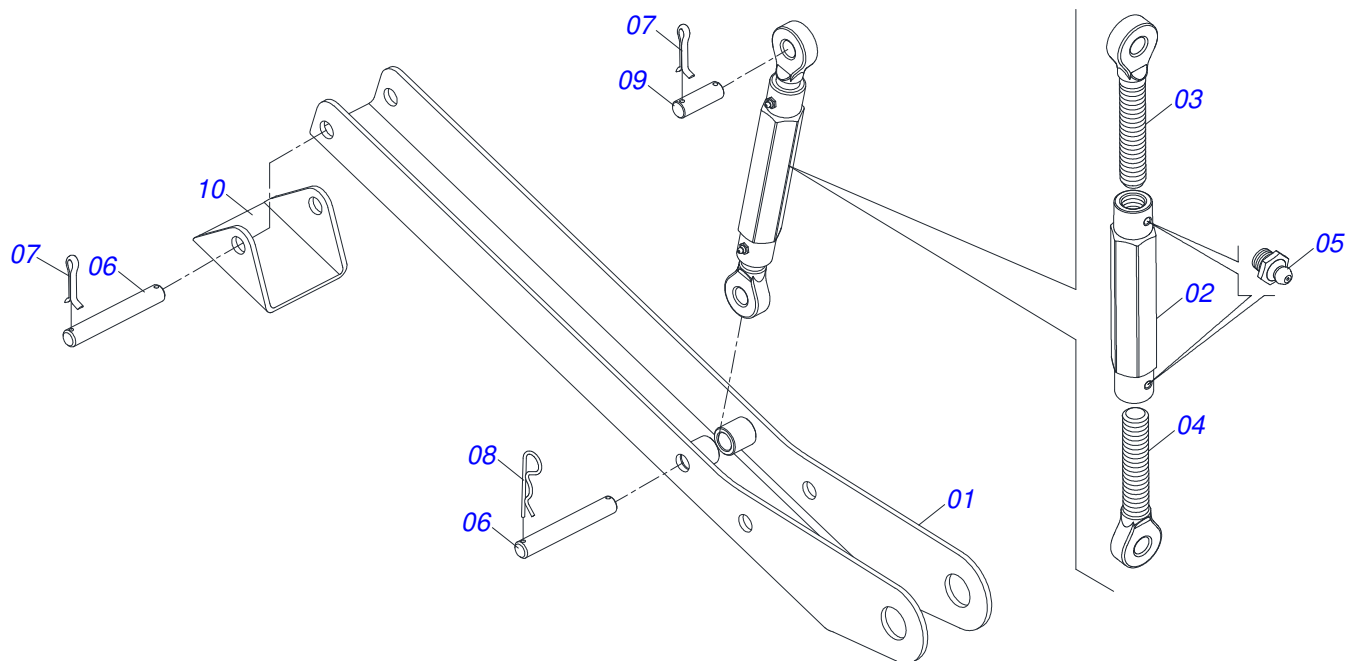

JACK ASSEMBLY

Item	Code	Description	See page	QT
01	0521065756	PLOUGH SUPPORT BODY		02
02	0502012530	REGULATOR NUT BODY R1		02
03	0502012562	LEFT SPINDLE R1 X 160		02
04	0502012529	RIGHT SPINDLE R1 X 160		02
05	0503010002	1800 GREASE FITTING		04
06	0571018253	3/4 X 133 PCA-T 1500 COUPLING SHAFT		04
07	0503010071	3/16" X 1" COTTERPIN		06
08	0503030012	HAIR PIN		02
09	0561015578	3/4 X 56 PCA VTR A750 COUPLING SHAFT		02
10	0571018252	REST BASE		02