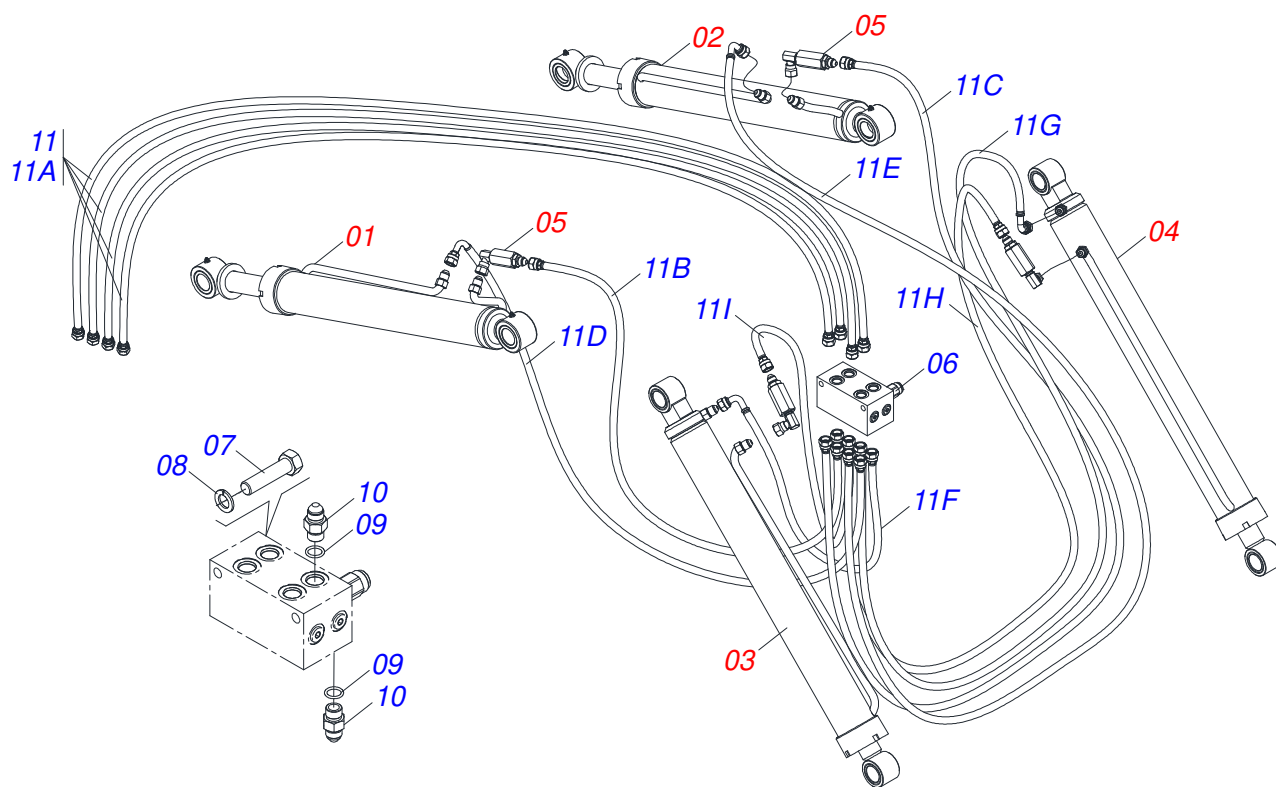

Item	Code	Description	See page	QT
01	0521050256	RIGHT HYDRAULIC CYLINDER Ø44,45 X 76,20 X 5 845 X 555		01
02	0521050255	LEFT HYDRAULIC CYLINDER Ø44,45 X 76,20 X 845 X 555		01
03	0511058222	HYDRAULIC CYLINDER RIGHT	14	01
04	0511058221	HYDRAULIC CYLINDER LEFT	15	01
05	0511057772	SECURITY VALVE ASSY	9	04
06	0503062416	BLOCK COMMAND		02
07	0503010851	7/16" X 3.1/2" BOLT		02
08	0503010180	7/16" SPRING WASHER		02
09	0503010190	2-114 N 3006-9B O'RING		12
10	0501010617	3/4" NIPPLE		12
11	0511056982	HOSE SET MOBILE SUPPORT		01
11A	0501080452	3/8" X 98" TR-TR HOSE		04
11B	0501080127	HOSE		01
11C	0501080483	3/8" X 86,6" TR-TR HOSE		01
11D	0501080348	3/8 X 1200 TR-TC HOSE		01
11E	0501080451	3/8" X 94.5" TR-TC HOSE ASSY		01
11F	0501080375	3/8 X 600 TR-TC HOSE		01
11G	0501080419	3/8 X 2100 TR-TC HOSE		01
11H	0501080320	3/8" X 82,6" TR-TR HOSE		01
11I	0501080027	3/8" X 39,3" TR-TR HOSE ASSY		01