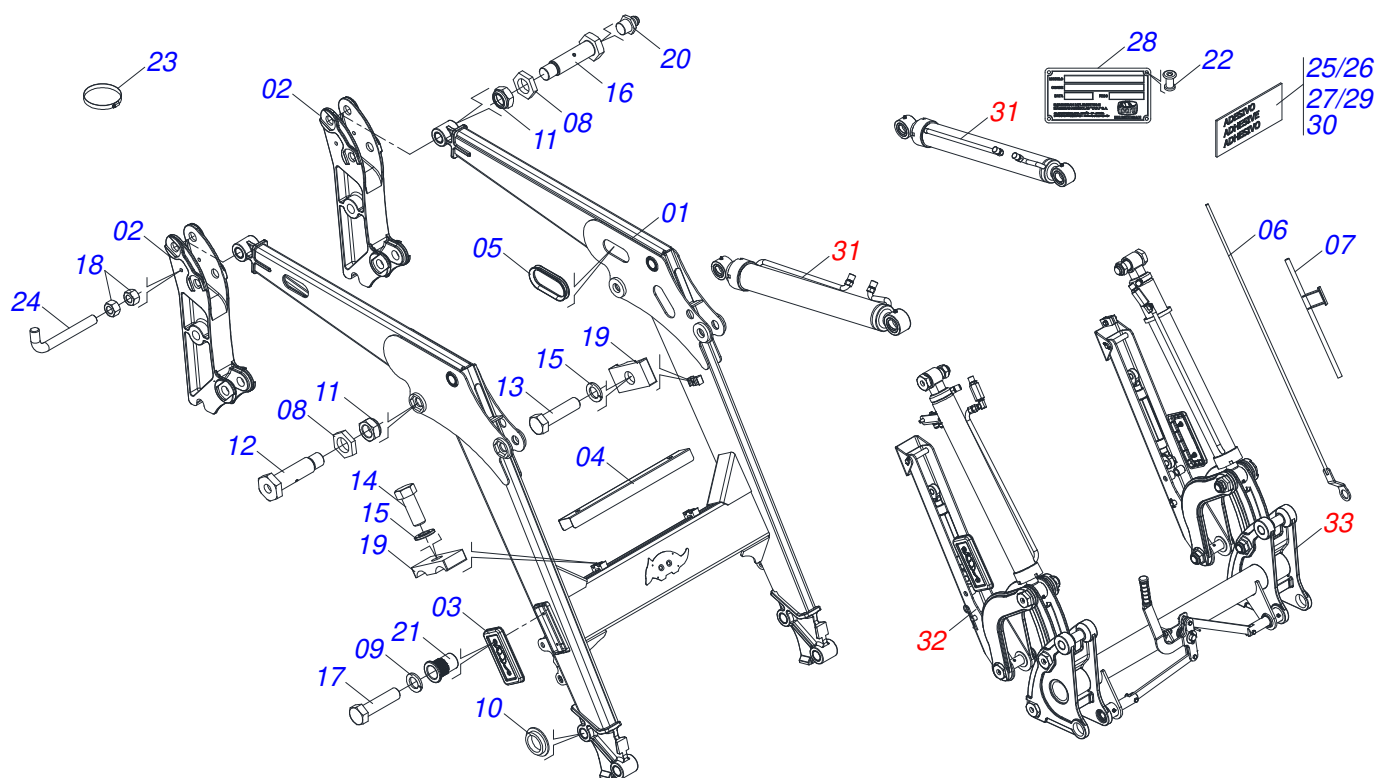

Item	Code	Description	See page	QT
01	0531060872	MOVING SUPPORT		01
02	0502012950	TOWER		02
03	0503035448	COVER		02
04	0581017751	HOSE PROTECTION		01
05	0503034364	HOSE PROTECTOR		02
06	0521068692	LEVEL ROD		01
07	0521067968	ROD GUIDE		01
08	0581010243	WASHER HEX		06
09	0503010143	1/4" SPRING WASHER		04
10	0591010982	WASHER SPACER		04
11	0503010044	1-1/4" SELF LOCKING NUT		08
12	0581013575	1.1/4 UNF X 85 BOLT		04
13	0503012555	SCREW 7/16 UNC X 2 CS RT G.7 ZN		03
14	0503011338	7/16" X 1" BOLT		02
15	0503010180	7/16" SPRING WASHER		05
16	0571018264	1.1/4" UNF X 149 ZN BOLT		04
17	0503010461	1/4" X 1" BOLT		04
18	0503010060	1/2" NUT		02
19	1902010477	UPPER CLAMP BODY		04
20	0503010002	1800 GREASE FITTING		12
21	0503019901	INTERNAL THREAD RIVET RM 1/4 P30S		04
22	0503010001	3.2 X 5.5 RIVET		04
23	0503011372	102 TO 121 CLAMP		01
24	0581010285	CONTROL LOCKING HOOK		01
25	0503031087	ADHESIVE LABEL		01
26	0503031428	READ MANUAL DECAL		01
27	0503031827	LUBRICATE AND RETIGHTEN DAILY DECAL		01
28	0503034003	SERIAL NUMBER TAG 61 X 118		01
29	0503034078	LIFTING POINTS DECAL		01
30	0503062658	SET LABEL ADHESIVE		01
31	0909096310	HYDRAULIC ASSEMBLY	4	01