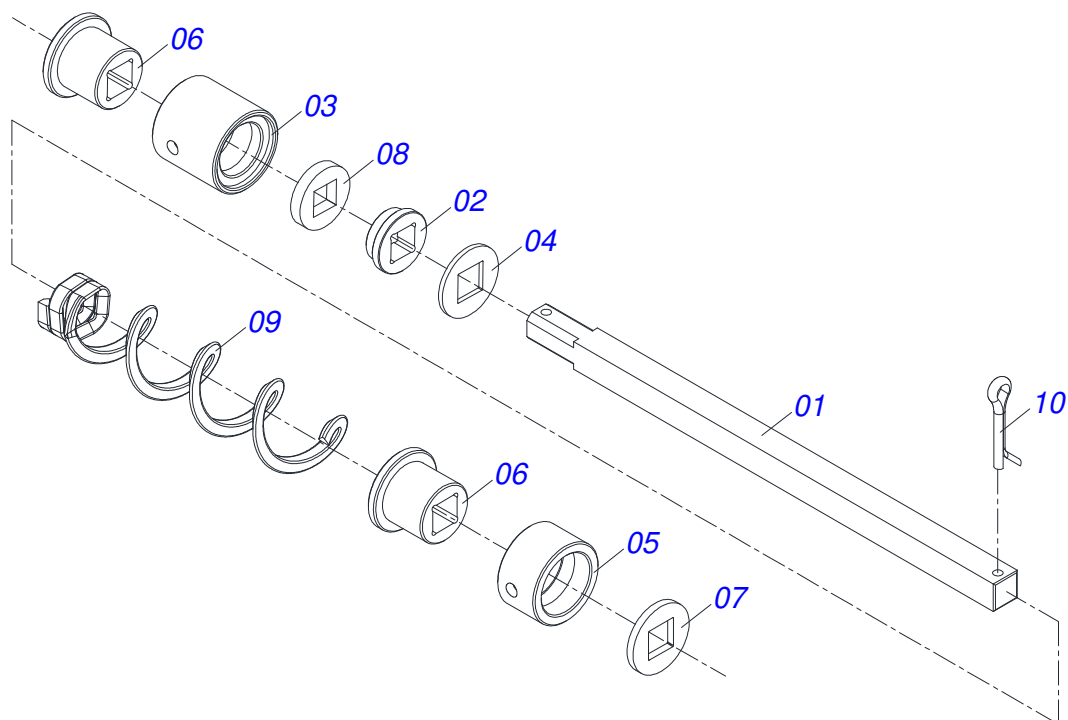

Item	Code	Description	See page	QT
01	0511010388	DISTRIBUTOR FERTILIZER AXLE		01
02	0503030303	SUPPORT WASHER		01
03	0521010946	DISTRIBUTOR SLEEVE		01
04	0501010637	FLAT WASHER		01
05	0521010947	DISTRIBUTOR SLEEVE		01
06	0503030275	AGRICULTURAL BEARING		02
07	0511017137	FLAT WASHER		01
08	0501013774	GREASE SEAL		01
09	0503031164	RIGHT HELICOID CONDUCTOR		01
10	0503010571	1/4" X 1.1/2" SPLIT PIN		01