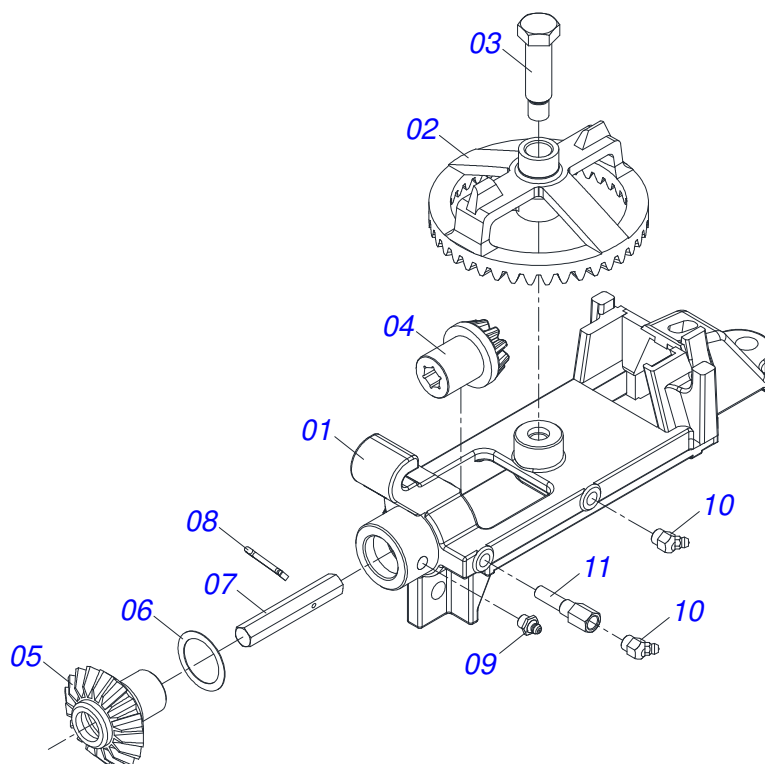

FIXING BASE

Item	Code	Description	See page	QT
01	0501110507	FIXING BASE		01
02	0502011418	40Z CONICAL GEAR		01
03	0511018700	AXLE		01
04	0502011411	10Z CONICAL GEAR		01
05	0502012435	18Z CONICAL GEAR		01
06	0501013354	FLAT WASHER		01
07	0551013533	HEX AXLE		01
08	0503010140	1/8" X 3/4" SPLIT PIN		01
09	0503010002	1800 GREASE FITTING		01
10	0503010003	1845 GREASE FITTING		02
11	0551013547	GREASE FITTING EXTENDER		01