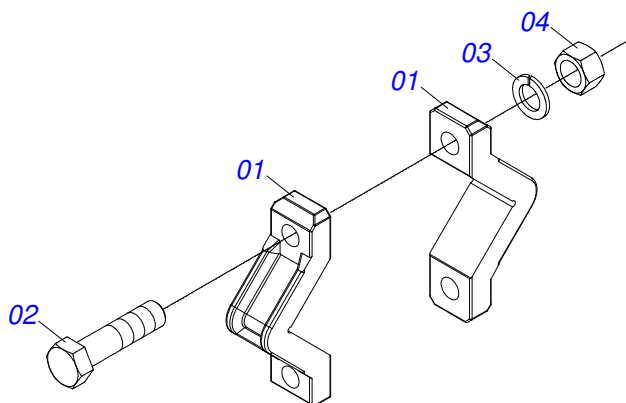

ROW MARKER ASSY

0909094971

Item	Code	Description	See page	1800	2800	3200	3600	4200
17	0511010369	3/8" X 74.80" LEVER ROPE		02	00	00	00	00
18	0511010364	3/8" X 74.80" LEVER ROPE		01	01	00	00	00
19	0511010365	ROPE		00	00	01	00	00
20	0511010366	ROPE		00	00	00	01	01
21	0503010296	CLAMP		04	04	04	04	04

CLIP HITCH FRAME

Item	Code	Description	See page	QT
01	0502011204	FRAME HITCH		02
02	0502010175	HITCH CLAMP		02
03	0503010797	3/4" X 4" BOLT		04
04	0503010023	3/4" SPRING WASHER		04
05	0503010014	3/4" ZN G.5 (HEAVY) UNC HEX NUT		04
06	0521010595	1.1" X 4.3" COUPLING SHAFT		02
07	0503031035	HITCH PIN CLIP		02