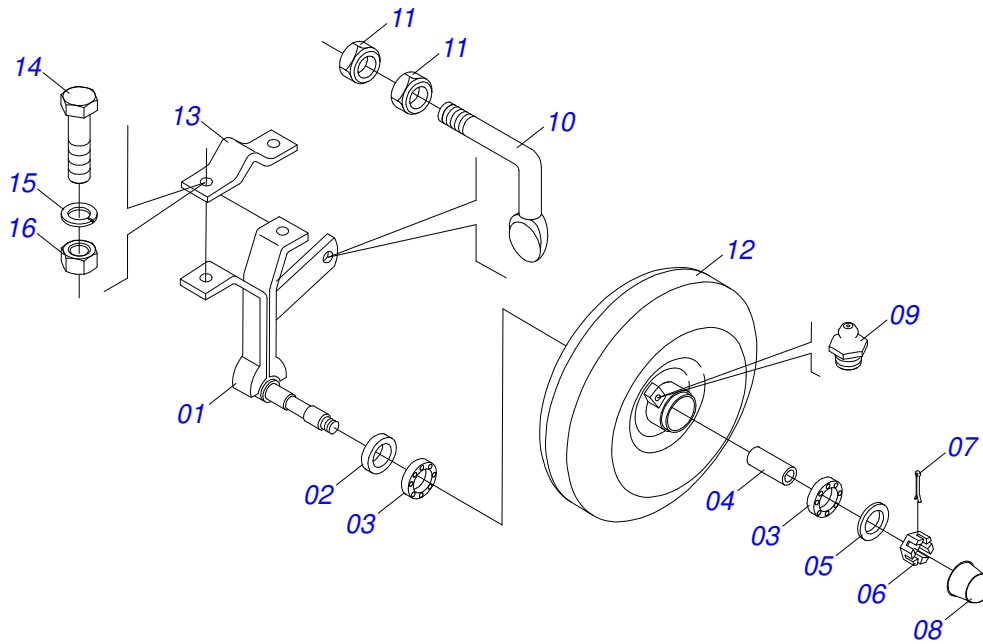

# INDEX

0909096296	ASSY FRAME	.....	1
0501043479	RIGHT BEARING IRON SUSTAINING WHEEL	.....	2
0501043528	LEFT BEARING IRON SUSTAINING WHEEL	.....	3
0909094971	ROW MARKER ASSY	.....	4
0909094972	CLIP HITCH FRAME	.....	5
0909094973	FIXER CARRYING	.....	6
0909096295	SEED/FERTILIZER ROW ASSY	.....	9
0531054247	SIGMA DDF DOUBLE ROW	.....	10
0909093254	SEMI-FRAME FRONT WITH DOUBLE DISC	.....	11
0501050300	FERTILIZER DOUBLE DISC ASSY	.....	12
0909093255	ROW FRAME WITH DOUBLE DISC	.....	13
0501052390	13" X 13" DOUBLE DISC ASSY	.....	14
0531050831	FIXING BASE	.....	15
0521041019	CHAIN TENSIONER ASSY	.....	16
0909096953	SUPPORT WITH DOUBLE COMPACTOR WHEEL	.....	17
0501051765	FERTILIZER HOPPER ASSY	.....	18
0501053058	DISTRIBUTOR FERTILIZER AXLE ASSY	.....	19
0531053932	SIGMA SEED SYSTEM WITH INDIVIDUAL HOPPER (PEANUT)	.....	20
0531052812	SIGMA SEED SYSTEM (PEANUT)	.....	21
0503063602	SEMI-ASSEMBLED SIGMA INDIVIDUAL SEED HOPPER	.....	22

ASSY FRAME

Item	Code	Description	See page	2800	3600
01	0501065187	1800 FRAME		01	00
02	0501065189	3600 FRAME		00	01
03	0501043479	RIGHT BEARING IRON SUSTAINING WHEEL	2	01	01
04	0501043528	LEFT BEARING IRON SUSTAINING WHEEL	3	01	01
05		ROW MARKER ASSY	4		
06		CLIP HITCH FRAME	5		
07		FIXER CARRYING	6		
08	0521010578	COUPLING SHAFT		01	01
09	0503031035	HITCH PIN CLIP		01	01
10		SEED/FERTILIZER ROW ASSY	9		

Item	Code	Description	See page	QT
01	0501068833	RH SUPPORT WHEELS		01
02	0503010268	00262-B SEAL		01
03	0503010269	6204 BALL BEARING		02
04	0521010492	SPACING SLEEVE		01
05	0511017305	FLAT WASHER		01
06	0503030282	3/4" CASTLE NUT		01
07	0503010018	5/32" X 1-1/2" SPLIT PIN		01
08	0521010380	PROTECTIVE COVER		01
09	0503010002	1800 GREASE FITTING		01
10	0501016153	DEPTH WHEEL SCRAPER		01
11	0503010013	5/8" UNC G.5 ZN HEX NUT		02
12	0501063340	WHEELS		01
13	0502010175	HITCH CLAMP		01
14	0501011541	BOLT 5/8" UNC X 3 CS G.5 ZN1K28066		02
15	0503010027	5/8 SPRING WASHER		02
16	0503010013	5/8" UNC G.5 ZN HEX NUT		02