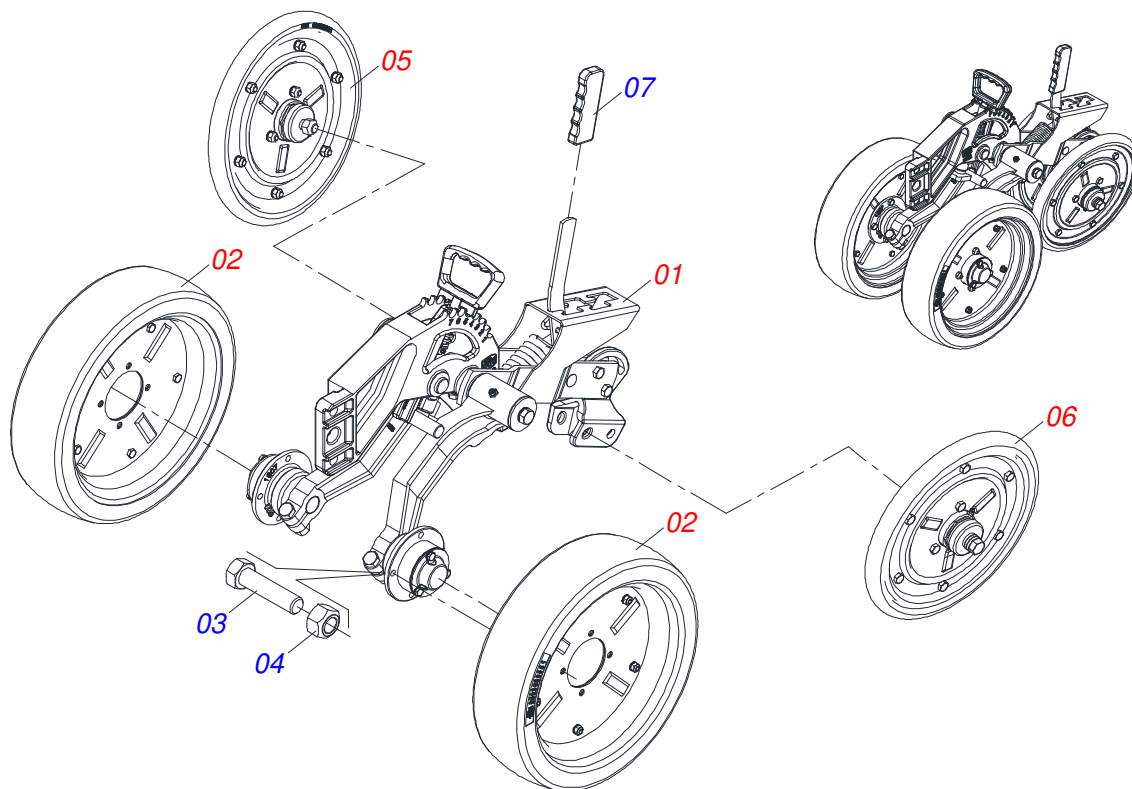

Item	Code	Description	See page	QT
01	0511058650	SEMI-MOUNTED DEPTH CONTROL	42	01
02	0501052538	DEPTH BAND WITH ARMS	47	02
03	0503010358	5/16" X 5/8" BOLT		08
04	0503013816	5/16" LOCKNUT		08
05	0511054333	COMPACT WHEEL RIGHT WITH BEARING	48	01
06	0511054334	COMPACT WHEEL LEFT WITH BEARING	50	01
07	0503033942	COVER REGULATORY WHEEL		01