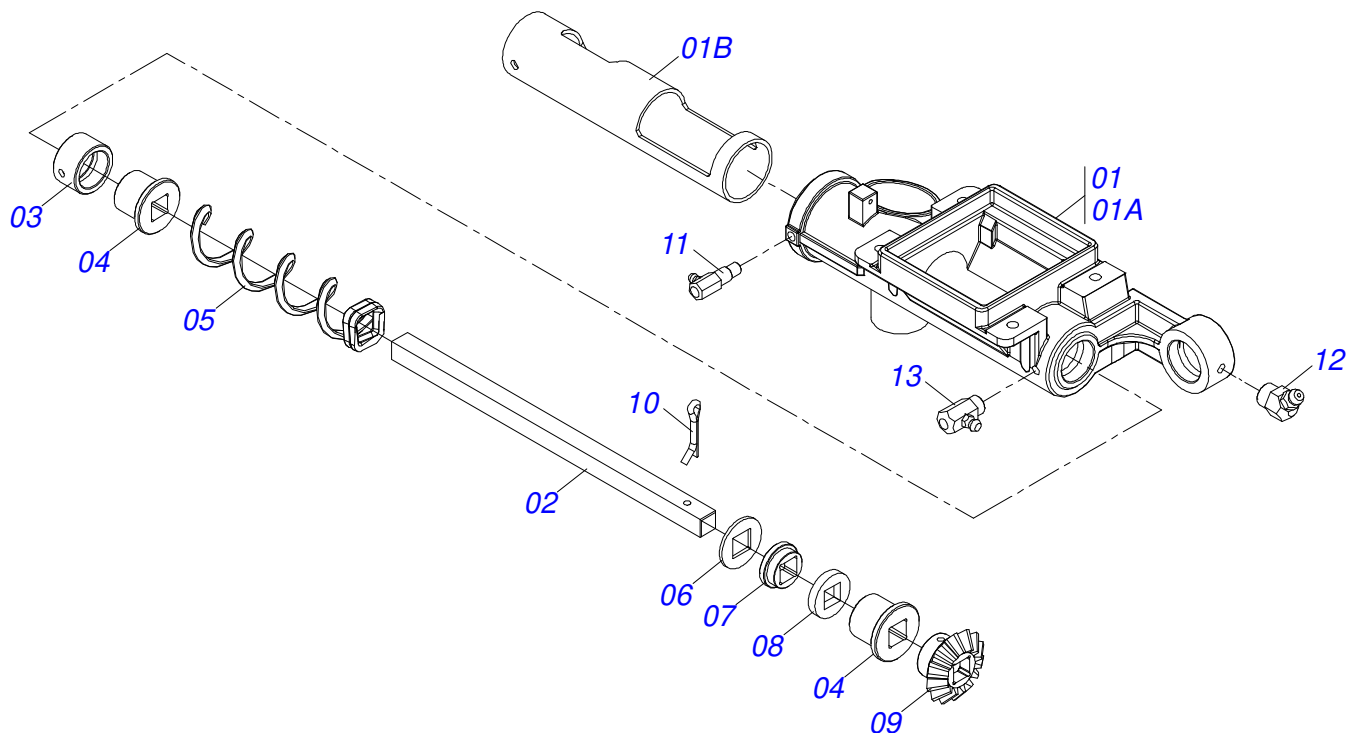

LEFT SIDE FERTILIZER DISTRIBUTOR

Item	Code	Description	See page	QT
01	0501110682	DISTRIBUTOR FERTILIZER WITH LEFT SIDE OUTLET		01
01A	0502012700	SIDE FERTILIZER DISTRIBUTOR		01
01B	0571010560	FERTILIZER DISTRIBUTOR TUBE		01
02	0501019851	DISTRIBUTOR FERTILIZER AXLE		01
03	0521010309	SLEEVE INTER		01
04	0503030275	AGRICULTURAL BEARING		02
05	0503031164	RIGHT HELICOID CONDUCTOR		01
06	0501010637	FLAT WASHER		01
07	0503030303	SUPPORT WASHER		01
08	0501013774	GREASE SEAL		01
09	0591017505	GEAR		01
10	0503010523	1/4" X 2" COTTERPIN		01
11	0503011962	GREASE FITTING		01
12	0503010003	1845 GREASE FITTING		01
13	0503012826	CREASE FITTING		01