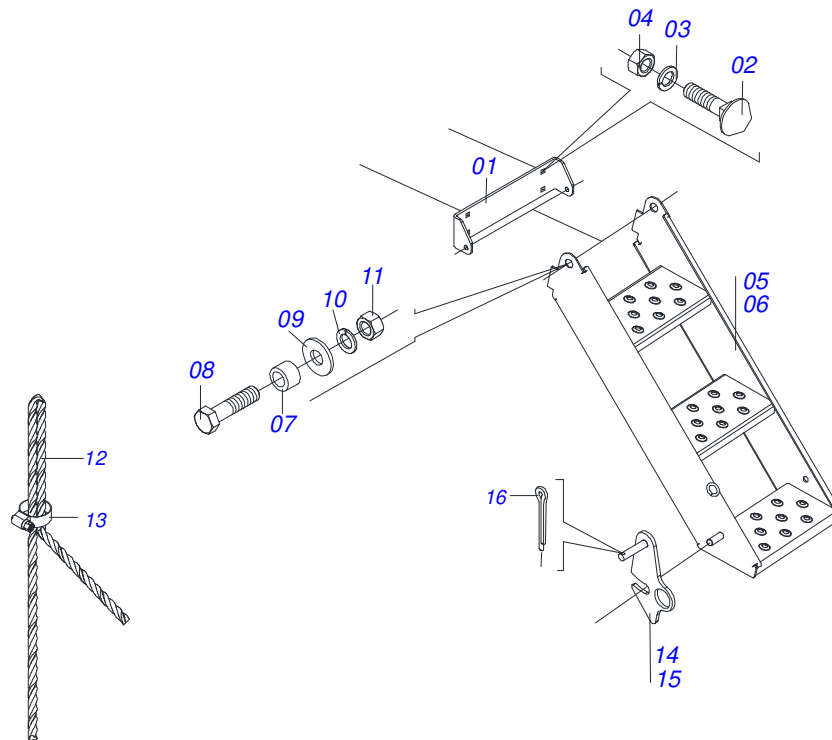

HANDRAIL ASSEMBLE

Item	Code	Description	See page	QT
001	0561015343	ARTICULACION SUPPORT		02
002	0501010243	1/2" X 1-1/2" BOLT		08
003	0503010019	1/2" SPRING WASHER		08
004	0503010060	1/2" NUT		08
005	0521061331	RIGHT LADDER		01
006	0521061332	LEFT LADDER		01
007	0531018627	0.5" X 1" X 0.2" SLEEVE		04
008	0503010920	1/2" X 1.1/2" BOLT		04
009	0511017302	FLAT WASHER		04
010	0503010019	1/2" SPRING WASHER		04
011	0503010060	1/2" NUT		04
012	0511010369	3/8" X 74.80" LEVER ROPE		02
013	0503010296	CLAMP		04
014	0511065678	STAIR RIGHT LOCK		01
015	0511065679	STAIR RIGHT LOCK		01
016	0503010257	1/8" X 1" COTTERPIN		02