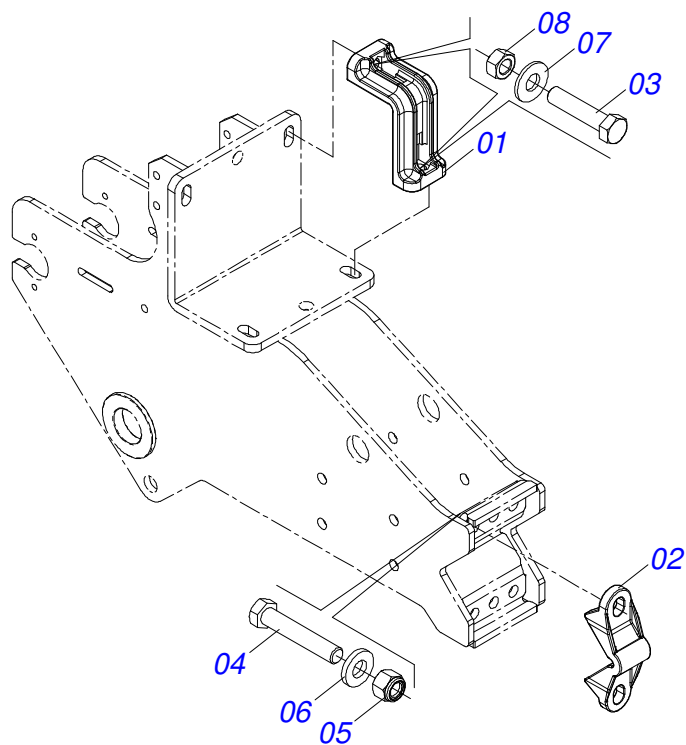

WHEEL FIXING ASSY

Item	Code	Description	See page	QT
01	0502012400	ROW FERTILIZER FIXER		04
02	0502010584	CARRYING-WHEELS SUPPORT FIXER		04
03	0503010797	3/4" X 4" BOLT		08
04	0503016485	BOLT 3/4		08
05	0503010152	3/4" SELF LOCKING NUT		08
06	0541010763	FLAT WASHER		08
07	0501010322	FLAT WASHER		08
08	0503011255	3/4" LOCK NUT		08