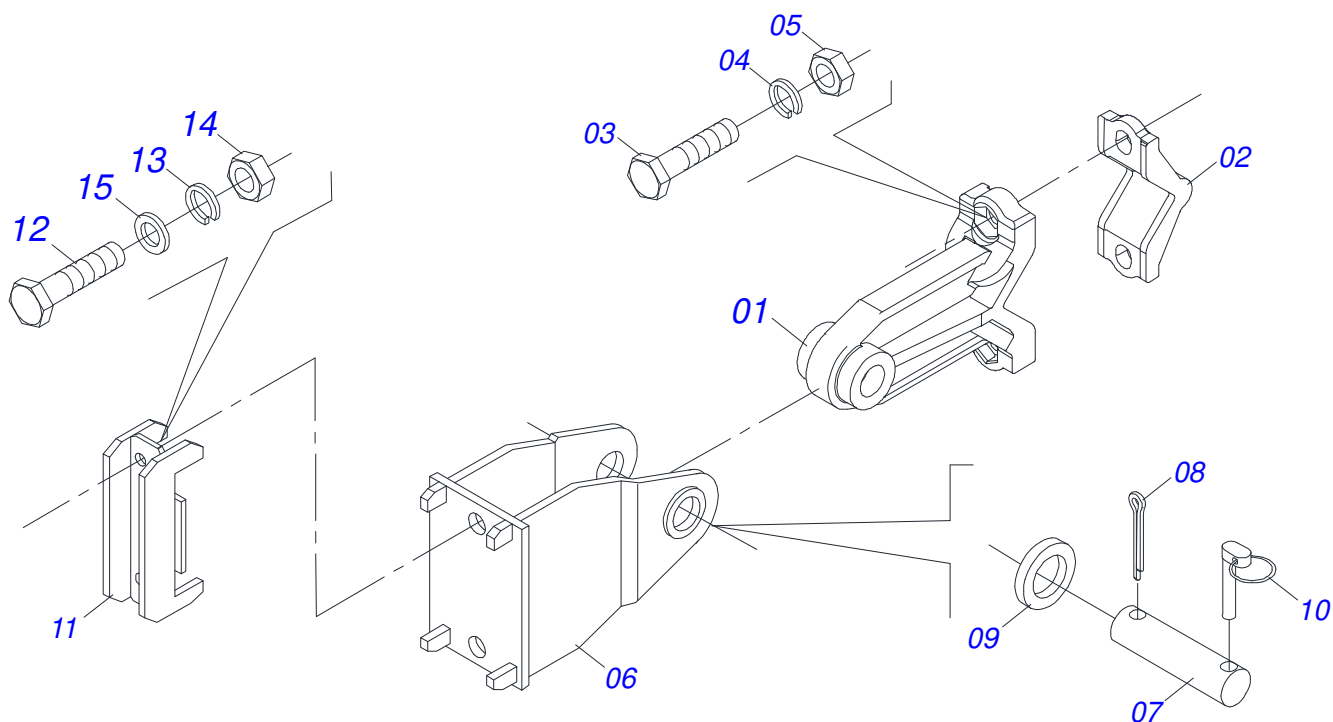

ASSY FIXER HEADER

Item	Code	Description	See page	QT
01	0502012329	DRAWBAR FIXATION REAR SUPPORT	04	
02	0502012330	SUPPORT FIXER PIVOT	04	
03	0503011084	3/4" X 5" BOLT	08	
04	0503010023	3/4" SPRING WASHER	08	
05	0503010014	3/4" NUT	08	
06	0511065418	DRAWBAR SUPPORT FRONT FIXATION	04	
07	0561014393	COUPLING SHAFT	04	
08	0503010523	1/4" X 2" COTTERPIN	04	
09	0501012916	FLAT WASHER 38,50 X 66 X 4,75 ZN	08	
10	0503030119	LOCK PIN	04	
11	0511065419	DRAWBAR FIXER CLAMP	04	
12	0521010066	3/4" X 8.12" BOLT	08	
13	0503010023	3/4" SPRING WASHER	08	
14	0503010014	3/4" NUT	08	
15	0501010322	FLAT WASHER	08