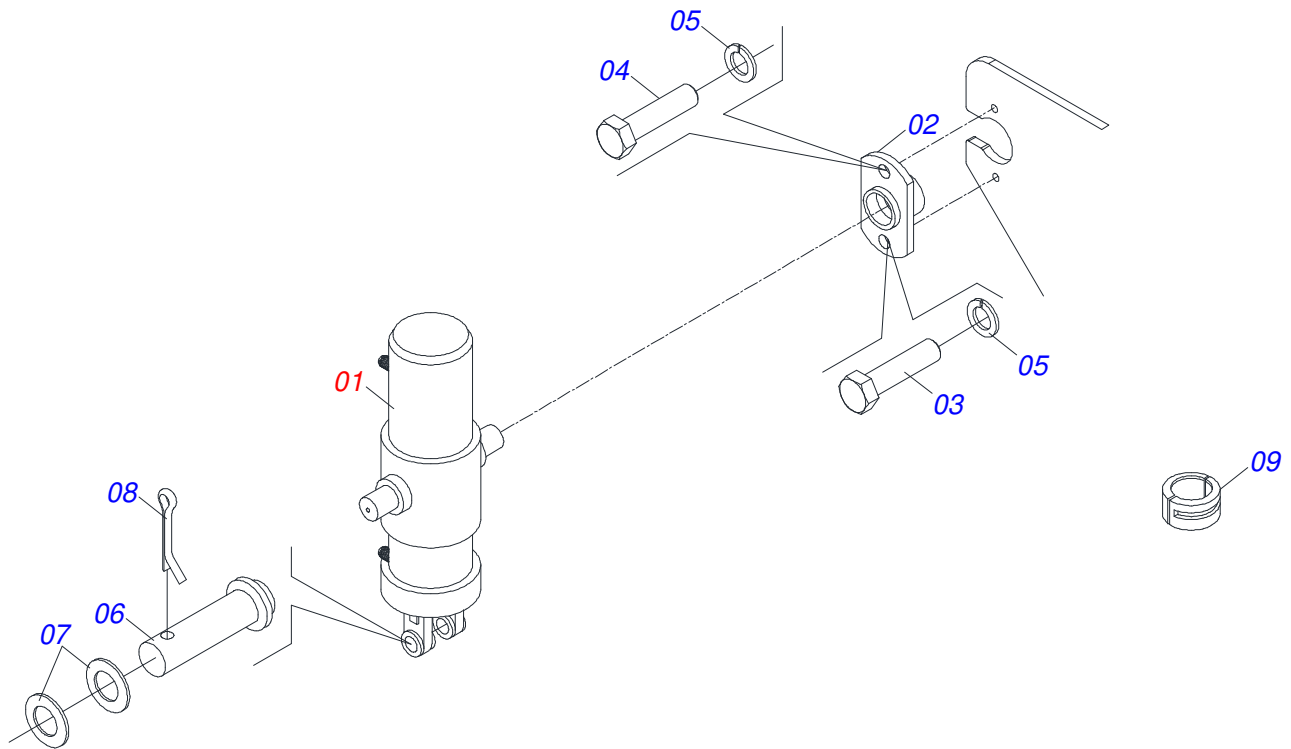

Item	Code	Description	See page	QT
001	0511058411	HYDRAULIC CYLINDER	18	02
002	0511066351	FLANGE CYLINDER HYDRAULIC FIXER		04
003	0503010834	1/2 X 1 BOLT		06
004	0503010395	1/2" X 1-1/4" BOLT		02
005	0503010019	1/2" SPRING WASHER		08
006	0521010546	1.2" X 5.7" COUPLING SHAFT		02
007	0501017779	32 X 60 X 4.75 FLAT WASHER		04
008	0503010523	1/4" X 2" COTTERPIN		02
009	0501047887	ROD STOP		02