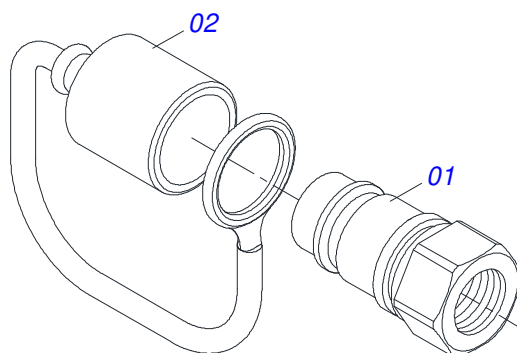

MALE QUICK COUPLER

Item	Code	Description	See page	QT
01	0503011627	MALE QUICK COUPLER AGR 1/2 NPT		01
02	0503011882	MALE QUICK COUPLER CAP		01