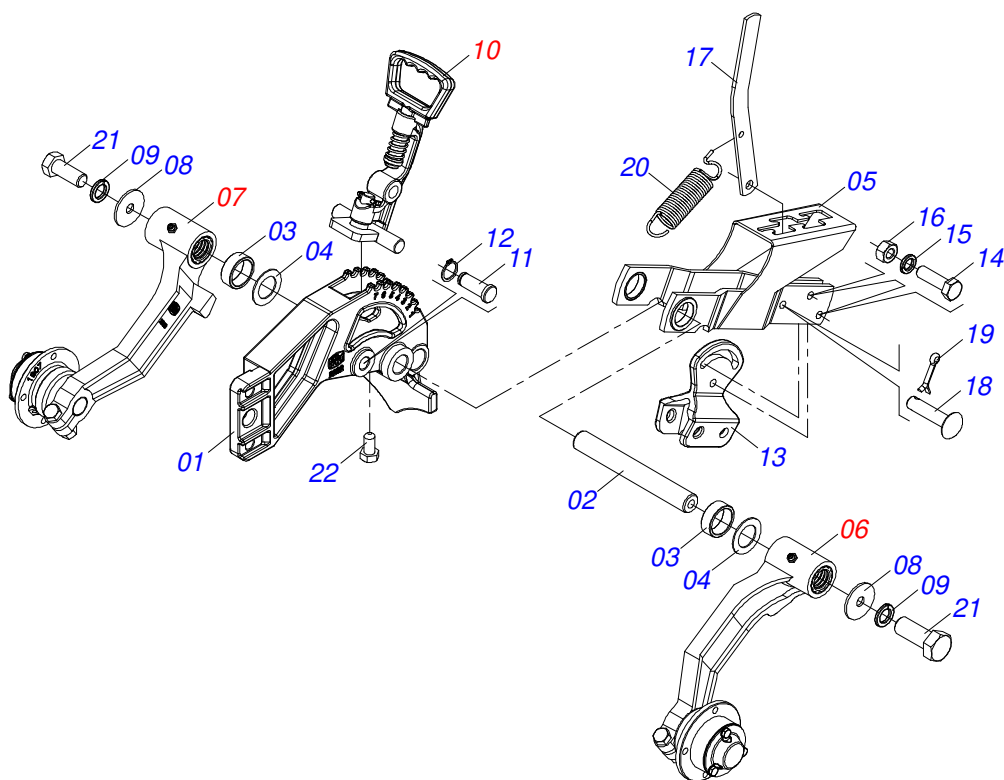

SEMI-MOUNTED DEPTH CONTROL

Item	Code	Description	See page	QT
01	0502012282	DEPTH CONTROL SUPPORT		01
02	0581011100	DEPTH WHEEL AXLE		01
03	0521010480	1" X 1.2" X 0.4" ARTICULAT SLEEVE		02
04	0511015346	FLAT WASHER		02
05	0521064073	REGULACION WHEEL COMPACTOR		01
06	0511058652	LEFT ARM WHEEL DEPTH WITH CUBE	43	01
07	0511058651	RIGHT ARM WHEEL DEPTH WITH CUBE	44	01
08	0571017749	FLAT WASHER		02
09	0503011440	SPRING WASHER		02
10	0501052297	DEPTH WHEELS REGULATOR ASSY	46	01
11	0521019093	0.6" X 2.7" PIVOT SHAFT		01
12	0503010581	RING		01
13	1902012116	PRESS WHEEL ADJUSTER		01
14	0503010849	3/8" X 1-1/2" BOLT		02
15	0503011443	3/8" SPRING WASHER		02
16	0503010026	3/8" NUT		02
17	0541016906	PRESS WHEELS REGULATOR BODY		01
18	0521010539	0.3" X 1.2" COUPLING SHAFT		01
19	0503010140	1/8" X 3/4" COTTERPIN		01
20	0503030805	1.6" X 6" X 0.2 TRACTION SPRING		01
21	0503010311	1/2" X 1-1/4" BOLT		02
22	0503034377	SCREEW 3/8 UNC X 3/4		01