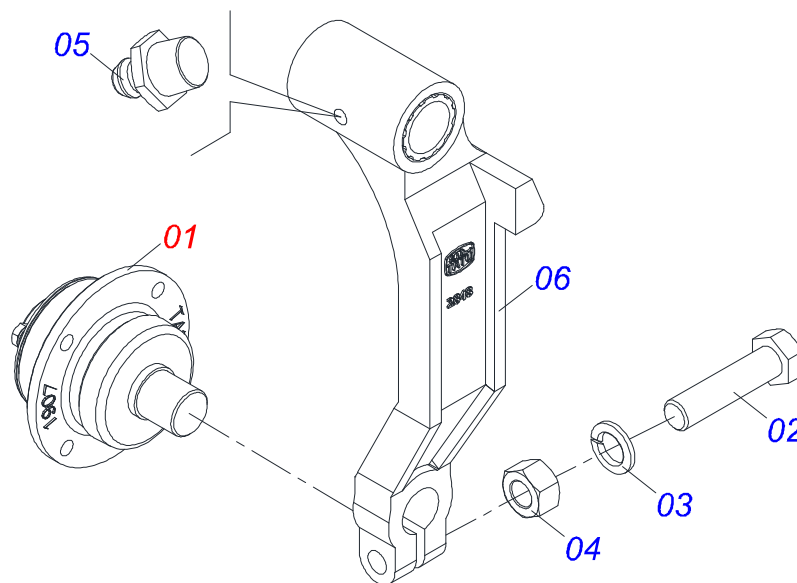

RIGHT ARM WHEEL DEPTH WITH CUBE

Item	Code	Description	See page	QT
01	0501052627	ASSY DEPTH WHEEL HUB	45	01
02	0503010740	BOLT 1/2 UNC X 2 CS G.5 ZN		01
03	0503011440	SPRING WASHER		01
04	0503010060	1/2" NUT		01
05	0503010002	1800 GREASE FITTING		01
06	0501110833	DEPTH CONTROL RIGHT ARM		01