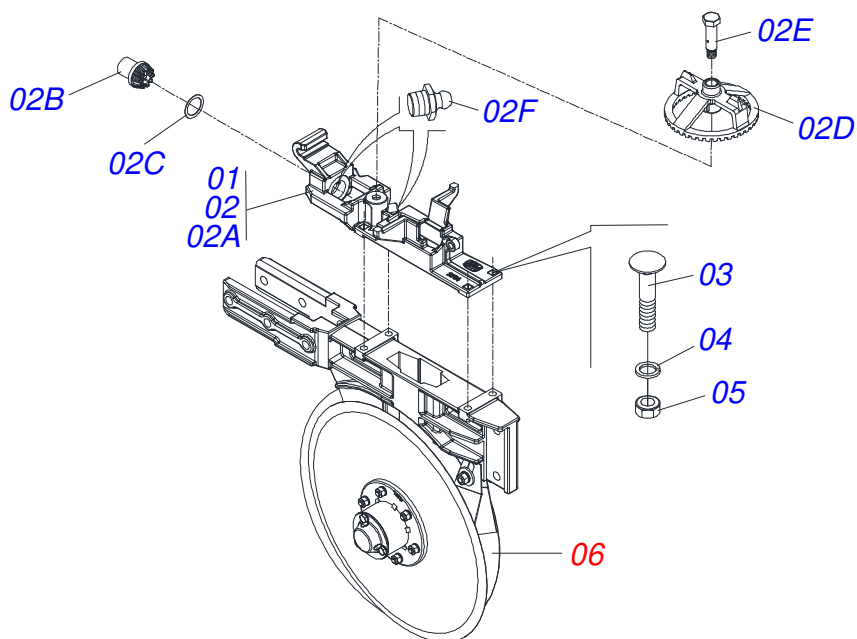

RIGHT REAR SEED ROW

Item	Code	Description	See page	QT
01	0511052319	RIGHT REAR SEED ROW	36	01
02	0511051888	FIXING BASE SYSTEM SYSTEM TITANIUM ASSY 5/8		01
02A	0502012704	BASE FIXING SYSTEM		01
02B	0501013354	FLAT WASHER		01
02C	0502012639	12Z LOWER CONICAL GEAR		01
02D	0502011418	40Z CONICAL GEAR		01
02E	0511018700	AXLE		01
02F	0503010002	1800 GREASE FITTING		02
03	0503015920	3/8" UNC X 1.3/4" BOLT		04
04	0503011443	3/8" SPRING WASHER		04
05	0503010026	3/8" NUT		04
06	0501059631	DDD SEED 15 X 15 RIGHT		01