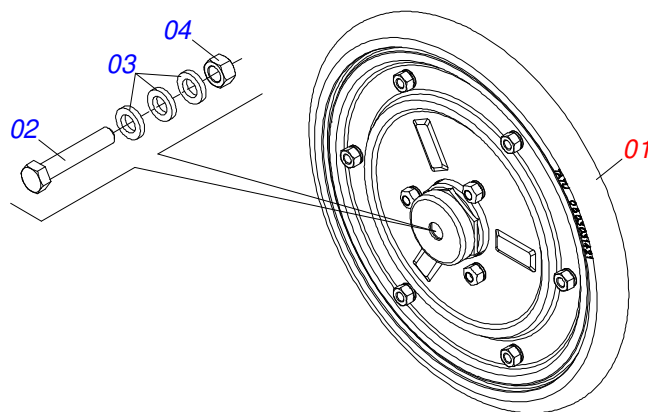

Item	Code	Description	See page	QT
01	0501052908	COMPACTOR WHEEL WITH BEARING	49	01
02	0503016449	1/2 X 4 BOLT		01
03	0521014508	FLAT WASHER		03
04	0503012136	NUT 1/2 NF		01