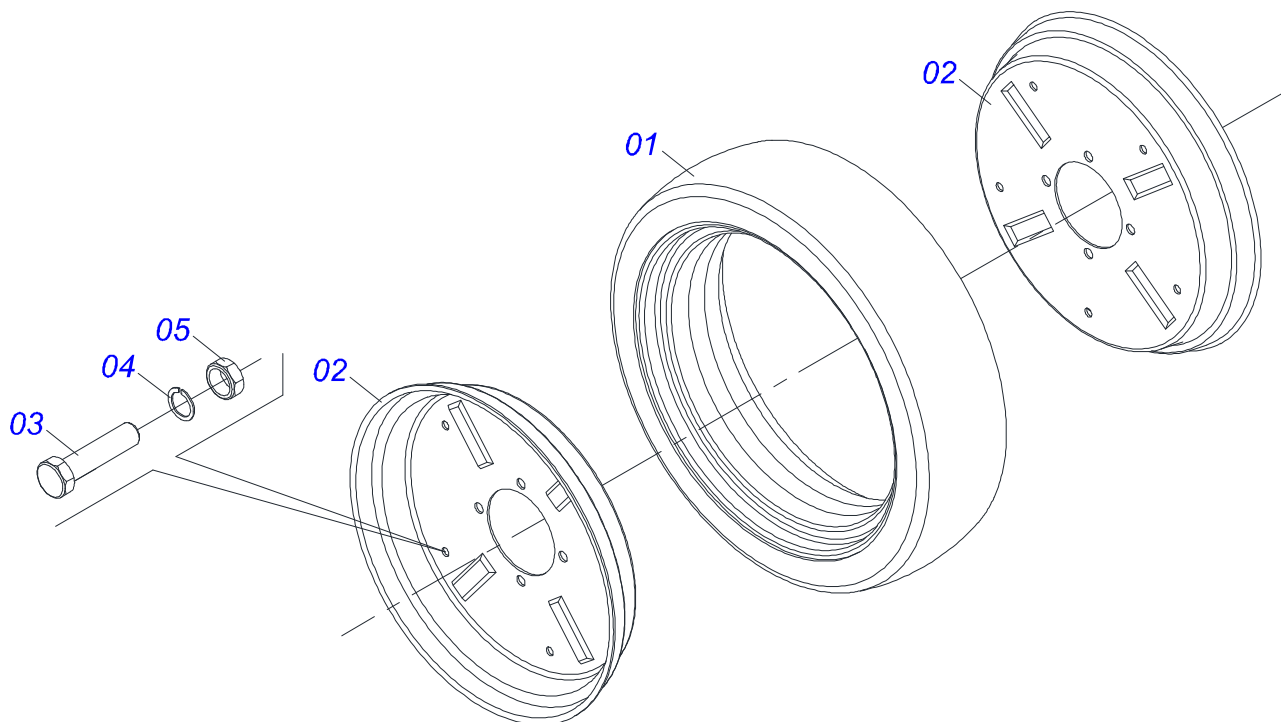

Item	Code	Description	See page	QT
01	0503030551	DEPTH CONTROL WHEEL RUBBER BAND		01
02	0521010832	RIM FLANGE		02
03	0503010298	1/4" X 1/2" BOLT		05
04	0503010143	1/4" SPRING WASHER		05
05	0503010144	1/4" NUT		05