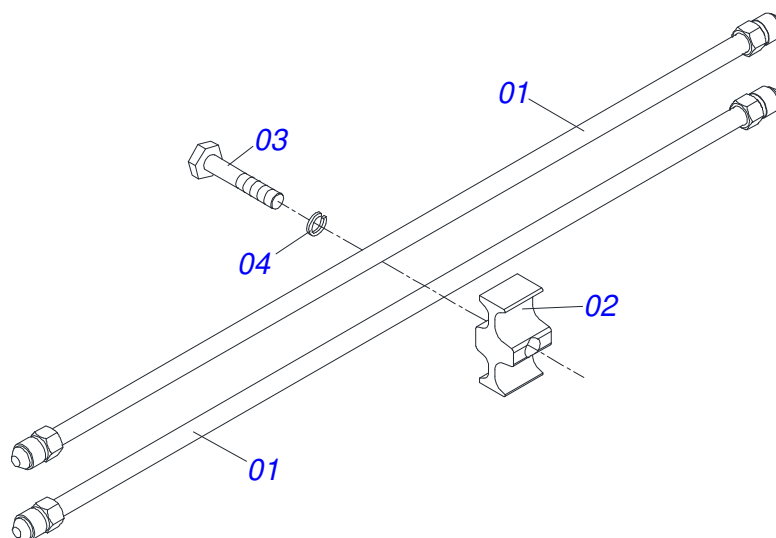

Item	Code	Description	See page	QT
001	0521061340	OIL TUBE		04
002	0502012702	BODY SUPPORT CLAMP		04
003	0503012555	SCREW 7/16 UNC X 2 CS RT G.7 ZN		04
004	0503010180	7/16" SPRING WASHER		04