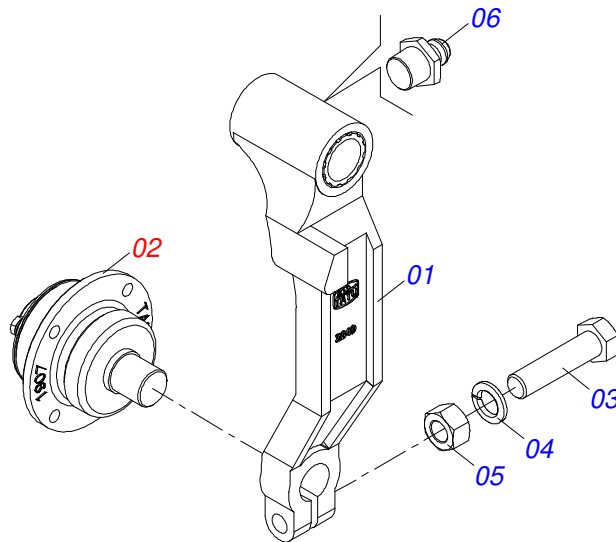

LEFT ARM WHEEL DEPTH WITH CUBE

Item	Code	Description	See page	QT
01	0501110834	LH ARM		01
02	0501052627	ASSY DEPTH WHEEL HUB	45	01
03	0503010740	BOLT 1/2 UNC X 2 CS G.5 ZN		01
04	0503011440	SPRING WASHER		01
05	0503010060	1/2" NUT		01
06	0503010002	1800 GREASE FITTING		01