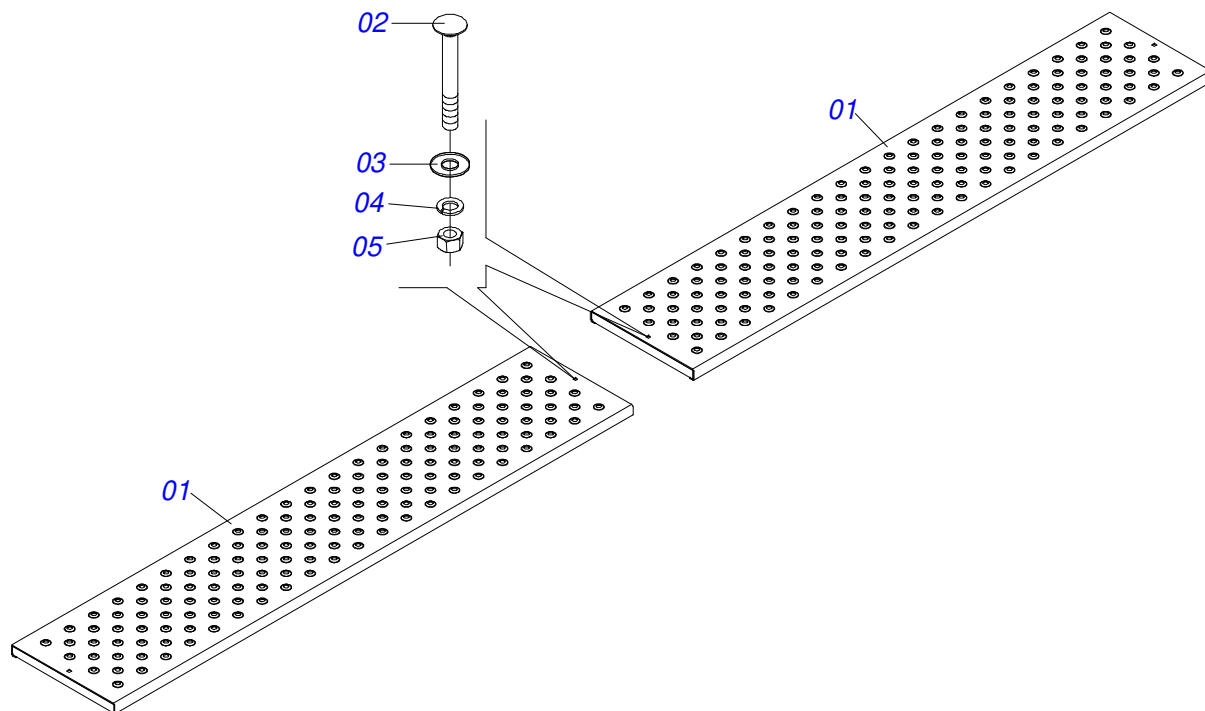

MALE QUICK COUPLER

Item	Code	Description	See page	QT
01	0503011627	MALE QUICK COUPLER AGR 1/2 NPT		01
02	0503011882	MALE QUICK COUPLER CAP		01

PLATFORM ASSEMBLY

Item	Code	Description	See page	QT
01	0521061333	PLATFORM		02
02	0501011755	3/8" X 3" BOLT		04
03	0501010984	FLAT WASHER 10,50 X 27 X 3,00 ZN		04
04	0503010025	3/8" SPRING WASHER		04
05	0503010026	3/8" NUT		04