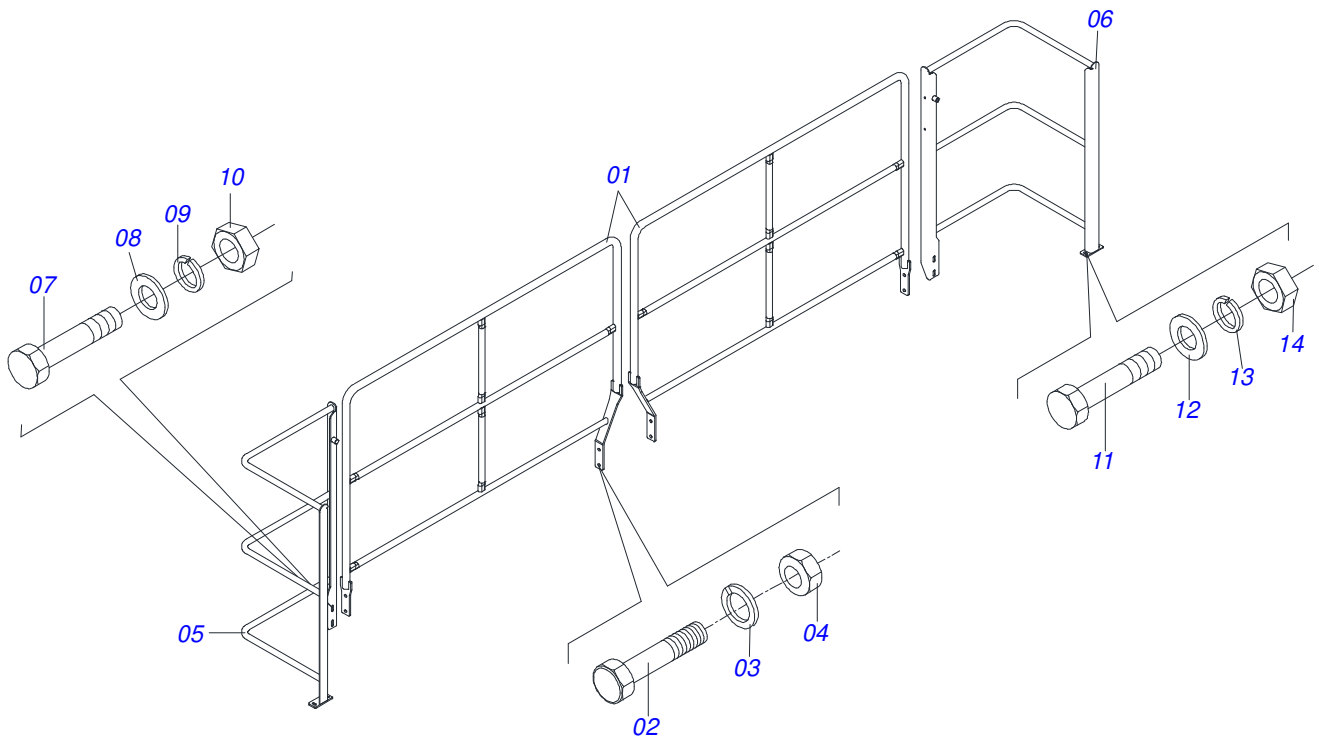

HANDRAIL ASSEMBLE

Item	Code	Description	See page	QT
01	0521061334	HANDRAIL		02
02	0503010920	1/2" X 1.1/2" BOLT		08
03	0503010019	1/2" SPRING WASHER		08
04	0503010060	1/2" NUT		08
05	0521061335	RIGHT SIDE HANDRAIL		01
06	0521061336	LH SIDE HANDRAIL		01
07	0503011088	3/8" X 1-1/4" BOLT		04
08	0501010984	FLAT WASHER 10,50 X 27 X 3,00 ZN		08
09	0503010025	3/8" SPRING WASHER		04
10	0503010026	3/8" NUT		04
11	0501010161	1/2" X 1.1/4" BOLT		04
12	0511017302	FLAT WASHER		04
13	0503010019	1/2" SPRING WASHER		04
14	0503010060	1/2" NUT		04