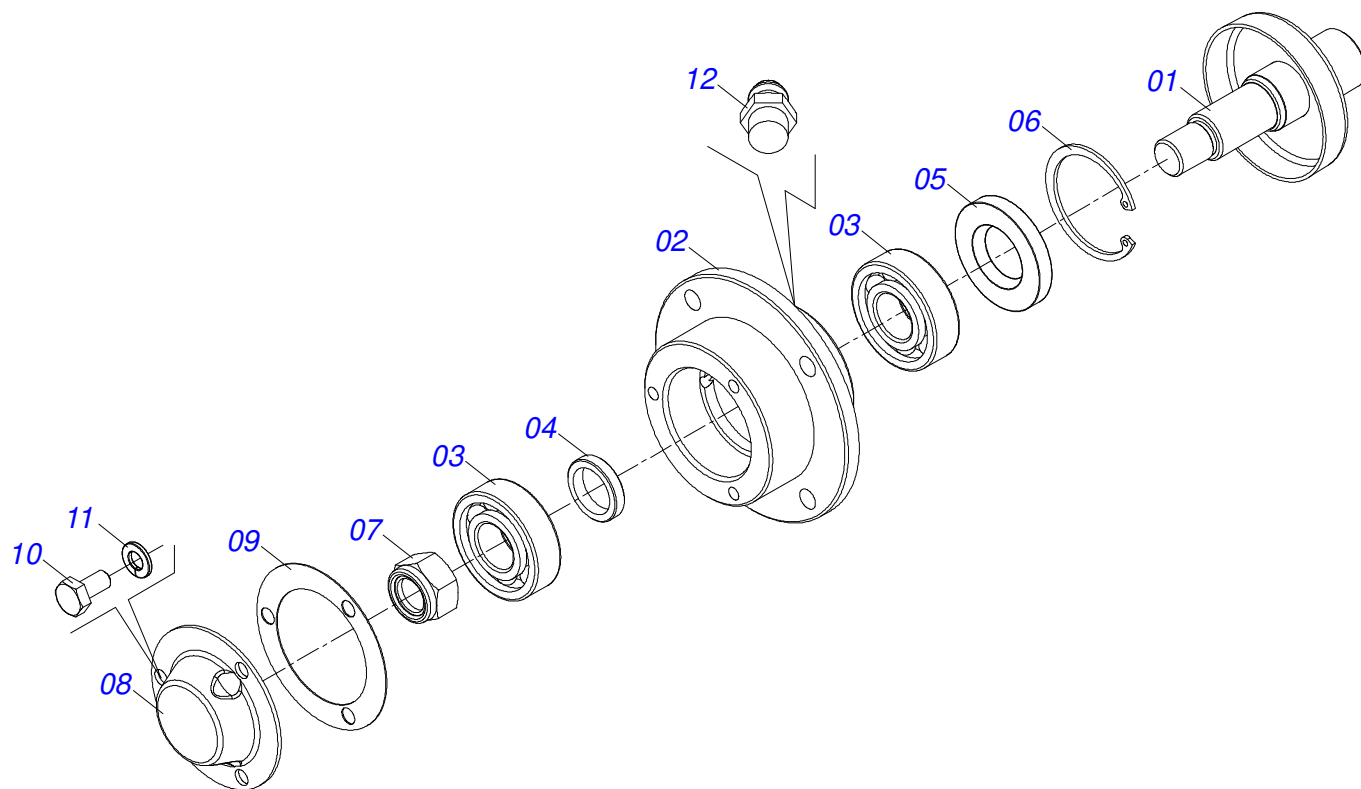

ASSY DEPTH WHEEL HUB

Item	Code	Description	See page	QT
01	0511060927	DEPTH CONTROL AXLE WITH DUST CLOAK		01
02	0502011907	DEPTH CONTROL WHEEL HUB		01
03	0503010269	6204 BALL BEARING		02
04	0501013636	SPACING SLEEVE		01
05	0503010689	SEAL 00763-BR		01
06	0503011105	SEAL RING		01
07	0503010878	5/8" SELF ALIGNING NUT		01
08	0521019178	COVER DEPTH		01
09	0503030757	2.9" X 2" X 0.02" JOINT		01
10	0503014729	1/4" UNF X 1/2" BOLT		03
11	0503011441	SPRING WASHER		03
12	0503010691	1/4" GREASE FITTING		01