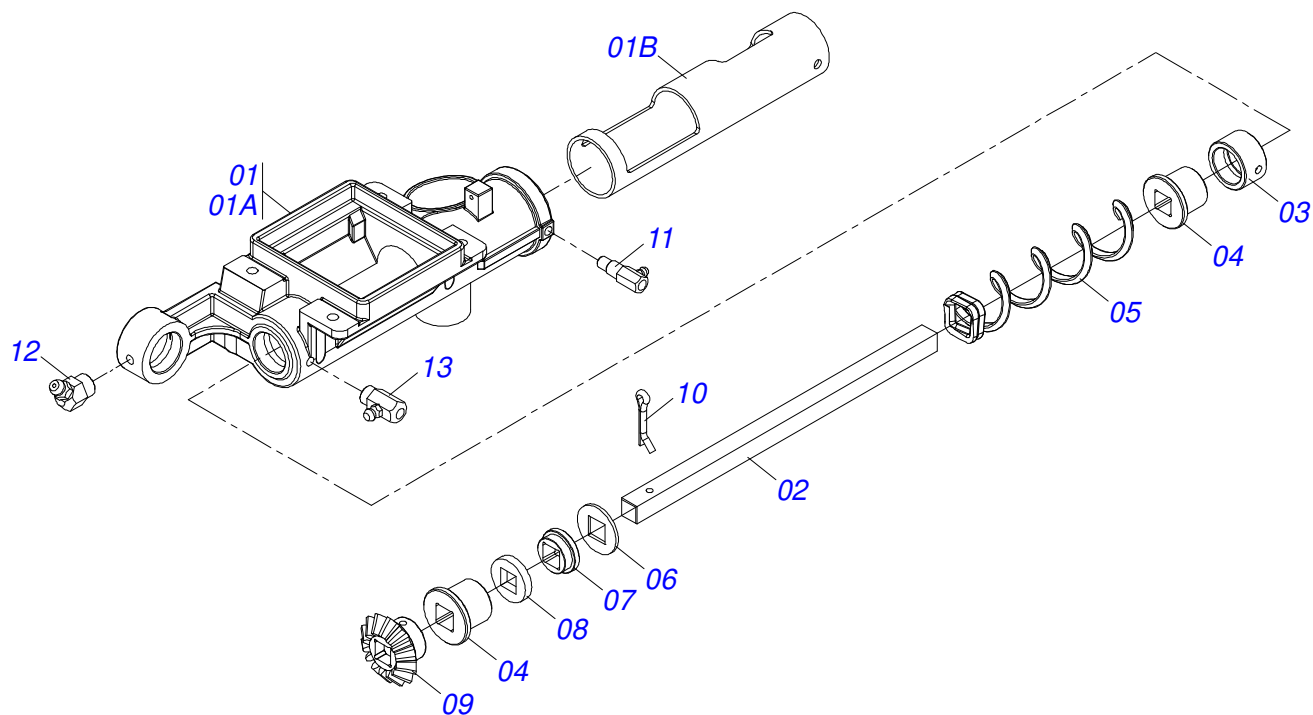

Item	Code	Description	See page	QT
01	0501110676	SIDE FERTILIZER DISTRIBUTOR		01
01A	0502012688	SIDE FERTILIZER DISTRIBUTOR		01
01B	0571010542	FERTILIZER DISTRIBUTOR TUBE		01
02	0501019851	DISTRIBUTOR FERTILIZER AXLE		01
03	0521010309	SLEEVE INTER		01
04	0503030275	AGRICULTURAL BEARING		02
05	0503031165	LEFT HELICOID CONDUCTOR		01
06	0501010637	FLAT WASHER		01
07	0503030303	SUPPORT WASHER		01
08	0501013774	GREASE SEAL		01
09	0591017505	GEAR		01
10	0503010523	1/4" X 2" COTTERPIN		01
11	0503011962	GREASE FITTING		01
12	0503010003	1845 GREASE FITTING		01
13	0503012826	CREASE FITTING		01