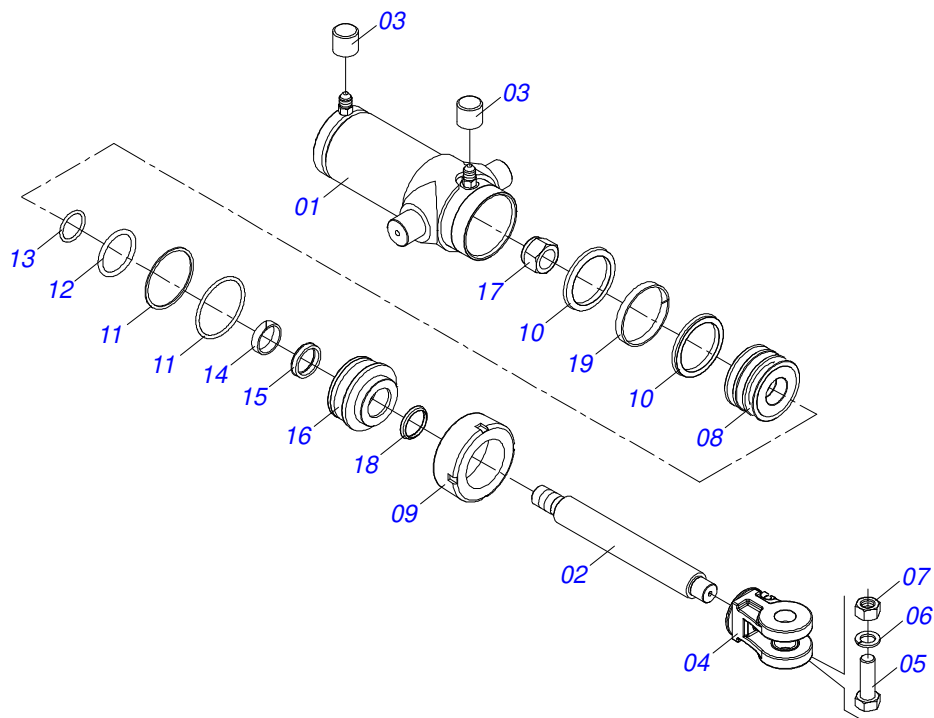

HYDRAULIC CYLINDER

Item	Code	Description	See page	QT
01	0511066774	2.5" X 28" CYLINDER CASE		01
02	0541017674	TURNBUCLE BODY		01
03	0503030385	CYLINDER PLUG N-002		02
04	0511064408	FORK		01
05	0503011094	3/8" X 2" BOLT		01
06	0503010025	3/8" SPRING WASHER		01
07	0503010026	3/8" NUT		01
08	0581010302	RING OF SUPPORT		01
09	0502012822	101.60 END CAP		01
10	0503011061	8-342 BACK-UP RING		02
11	0503010338	2-342 N 3006-9B O'RING		02
12	0503017936	RING		01
13	0503017938	RING GUIDE		01
14	0503017937	GASKET		01
15	0503010761	D-1750 SCRAPER RING		01
16	0581010837	PISTON		01
17	0503010817	1.1/4" SELF LOCKING NUT		01
18	0503015633	SELEMASTER SEALING		01
19	0503018029	2-217 O'RING		01