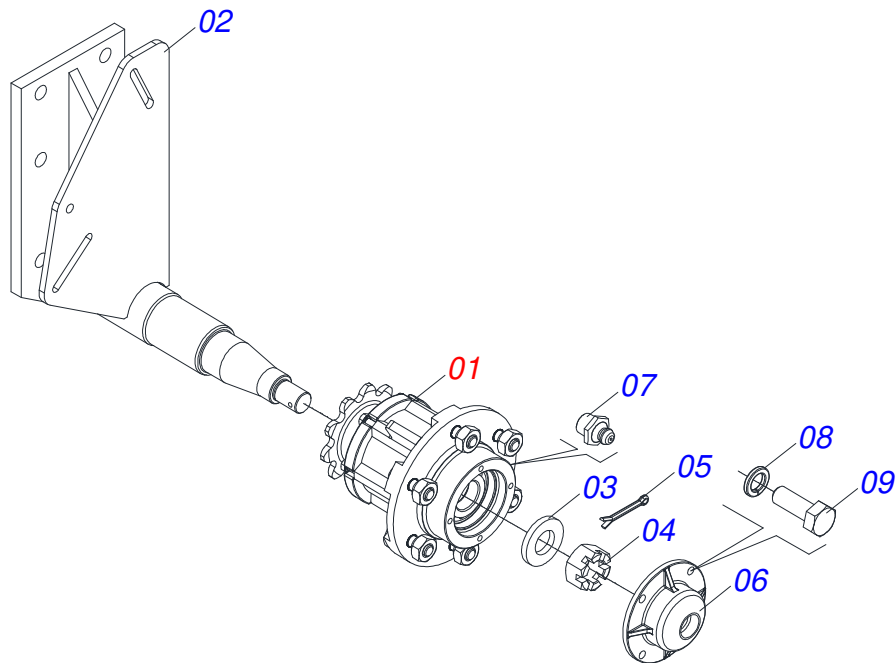

Item	Code	Description	See page	QT
01	0511050886	ASSY WHEEL BOX	15	01
02	0501068498	LH CARRYING WHEEL AXLE		01
03	0501016545	FLAT WASHER		01
04	0503030009	1" CASTLE NUT		01
05	0503010018	5/32 X 1-1/2 COTTERPIN		01
06	0502020591	PROTECCION COVER		01
07	0503010002	1800 GREASE FITTING		01
08	0503011444	SPRING WASHER		04
09	0503010358	5/16" X 5/8" BOLT		04
10	1882970002	GREASE SOAP		00