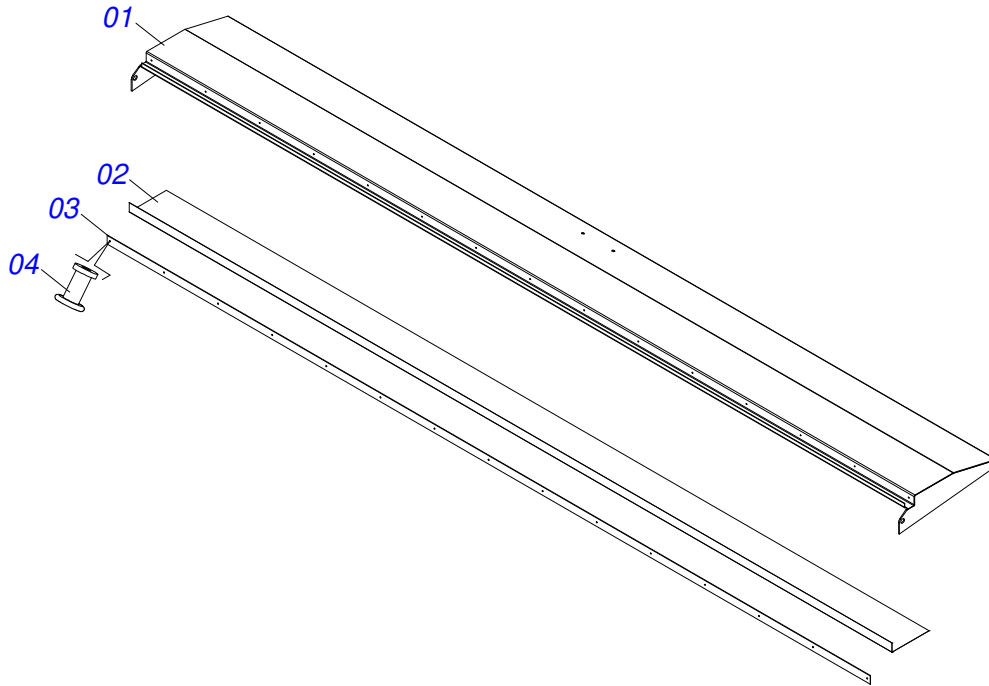

Item	Code	Description	See page	QT
01	0501069657	SEED BOX LOCK		01
02	0521013809	PROTECTION FERTILIZER BOX RIGHT		01
03	0521013807	FIXER PLATE LONA 2877		01
04	0503012209	RIVET POP		15