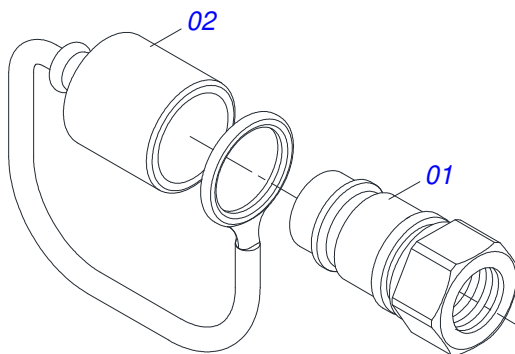

Item	Code	Description	See page	QT
01	0503011627	MALE QUICK COUPLER AGR 1/2 NPT		01
02	0503011882	MALE QUICK COUPLER CAP		01