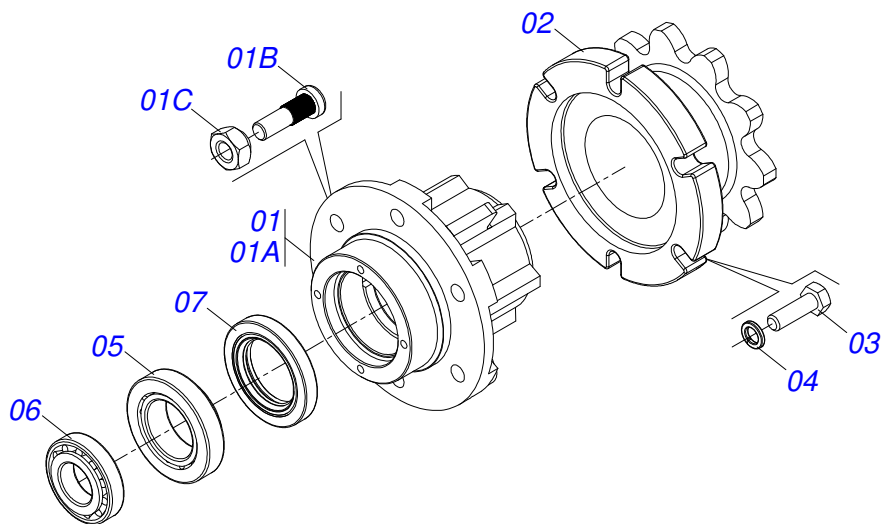

Item	Code	Description	See page	QT
01	0501110832	HUB CARRYING WHEELS WITH BOLT		01
01A	0502011065	HUB		01
01B	0501010127	9/16" X 1-7/8" LUG BOLT		06
01C	0503013001	9/16" CONICAL NUT		06
02	0502011550	FLANGE		01
03	0503010371	5/16" X 1" BOLT		06
04	0503011444	SPRING WASHER		06
05	0503010006	32210 ROLLER BEARING		01
06	0503010037	30207 ROLLER BEARING		01
07	0503012928	SEAL		01
08	1882970002	GREASE SOAP		00