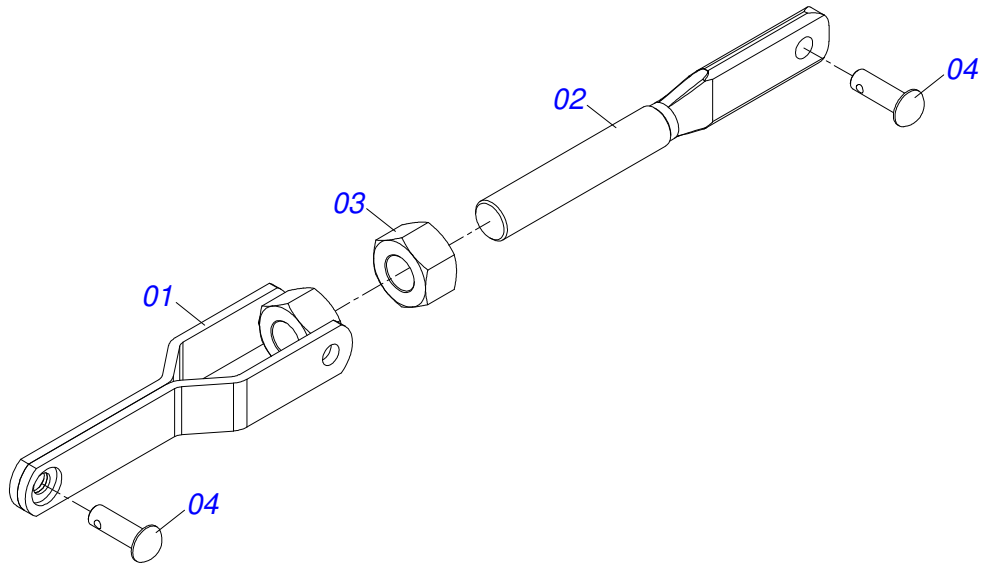

Item	Code	Description	See page	QT
01	0501067130	ADJUSTMENT BAR ASSY		01
02	0541015404	3/4" UNC 200 REGULACION		01
03	0503010014	3/4" NUT		01
04	0521010773	0.37" X 1.18" COUPLING SHAFT		02