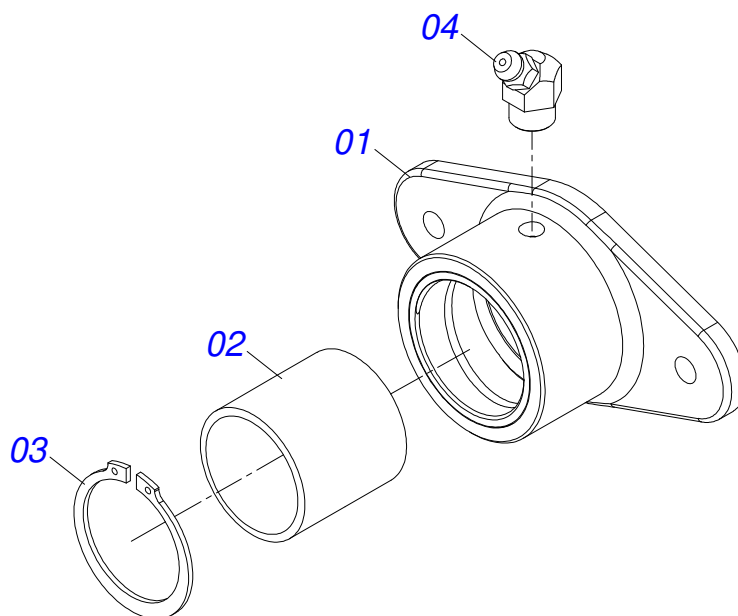

Item	Code	Description	See page	QT
01	0501110250	BEARING BOX		01
02	0511019194	BEARING REEL		01
03	0503010372	501050 CLAMPING RING (FOR AXLE)		01
04	0503010003	1845 GREASE FITTING		01