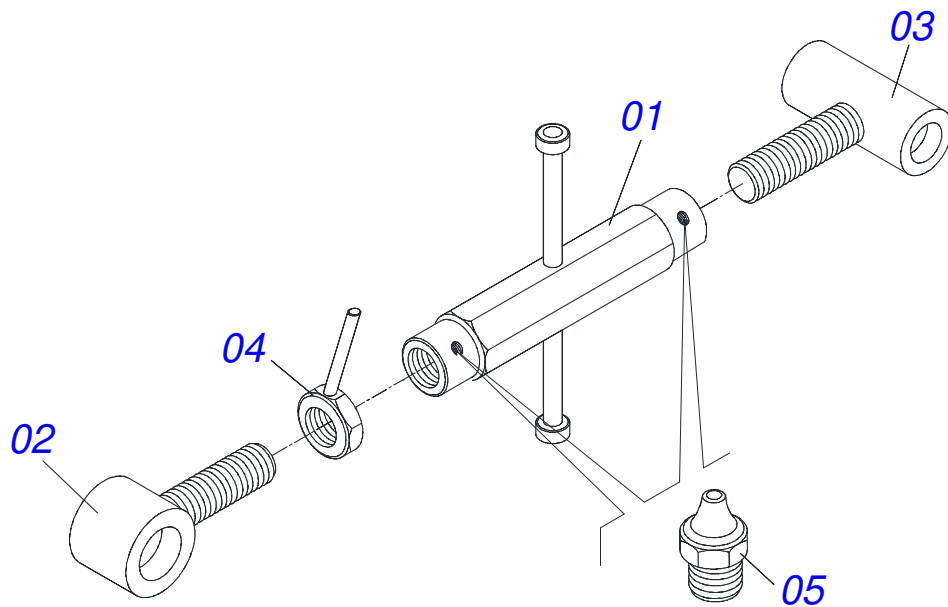

Item	Code	Description	See page	QT
01	0501110252	185 ADJUSTMENT NUT		01
02	0511060373	LEFT TURNBUCKLE		01
03	0501068525	RIGHT TURNBUCKLE		01
04	0501064974	LOCKNUT WITH HANDLER		01
05	0503010002	1800 GREASE FITTING		02