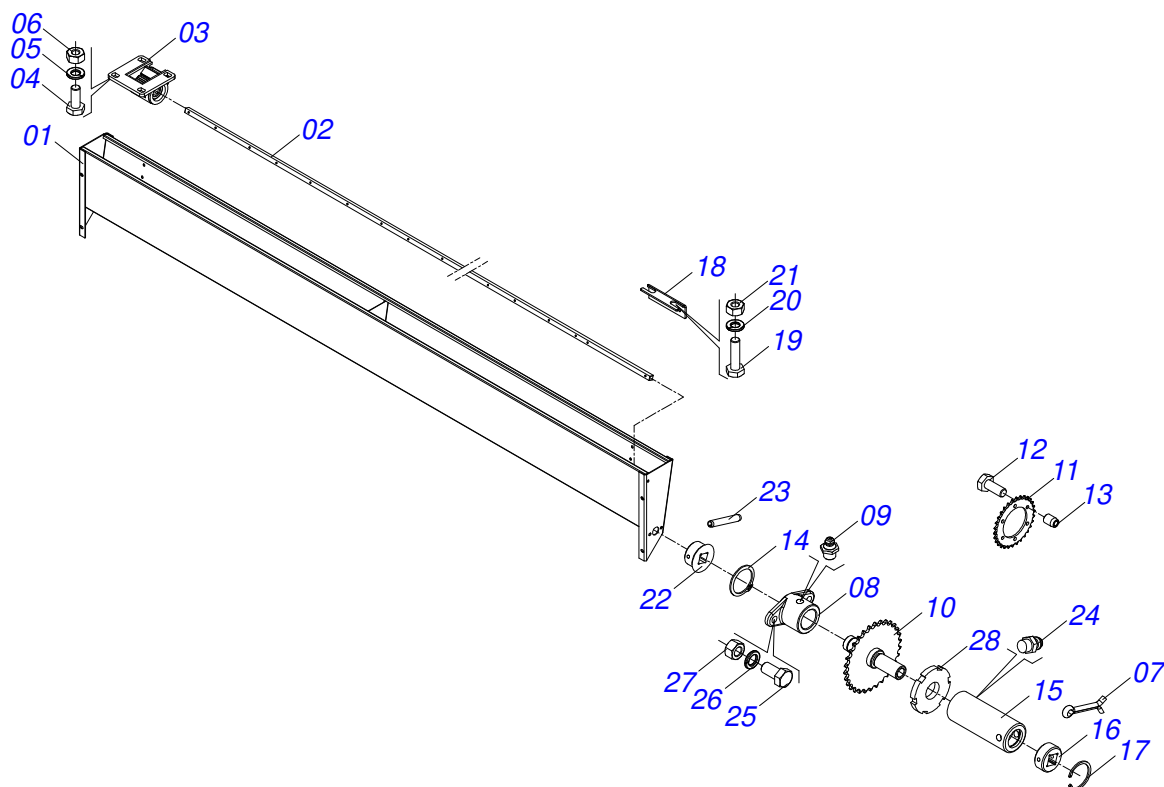

Item	Code	Description	See page	QT
01	0501068866	FINE SEED BOX		01
02	0511019377	FINE SEED BOX AXLE		01
03	0503060150	FINE SEED DISTRIBUTOR		15
04	0503013815	1/4" X 5/8" BOLT		60
05	0503010143	1/4" SPRING WASHER		60
06	0503010144	1/4" NUT		60
07	0503010140	1/8" X 3/4" COTTERPIN		31
08	0502010901	FINE SEED BOX AGRICULTURAL BEARING		01
09	0503010002	1800 GREASE FITTING		01
10	0501066928	RIGHT GEAR WITH TEETH REEL		01
11	0511013557	30Z P 0.5" RH1.2.9" GEAR		01
12	0503010675	5/16" X 2.1/4" BOLT		03
13	0521010743	0.3" X 0.6" X 0.8" SLEEVE		03
14	0503010406	501025 CLAMPING RING (FOR AXLE)		01
15	0511015161	RD FINE SEED REGULATOR		01
16	0502011081	3/8" Q AXLE PULLER SLEEVE		01
17	0503011335	502024 CLAMPING RING (FOR AXLE)		01
18	0531018938	SEED FINE SCALE SUPPORT		01
19	0503010282	1/4" X 3/4" BOLT		02
20	0503010143	1/4" SPRING WASHER		02
21	0503010144	1/4" NUT		02
22	0503032076	SMALLER DOSADOR		01
23	0503010838	0.1" X 0.8" SPRING PIN		01
24	0503010691	1/4" GREASE FITTING		01
25	0503010240	5/16" X 3/4" BOLT		02
26	0503011444	SPRING WASHER		02
27	0503010337	5/16" NUT		02
28	0521010769	RIGHT REGULACION FINE SEED		01