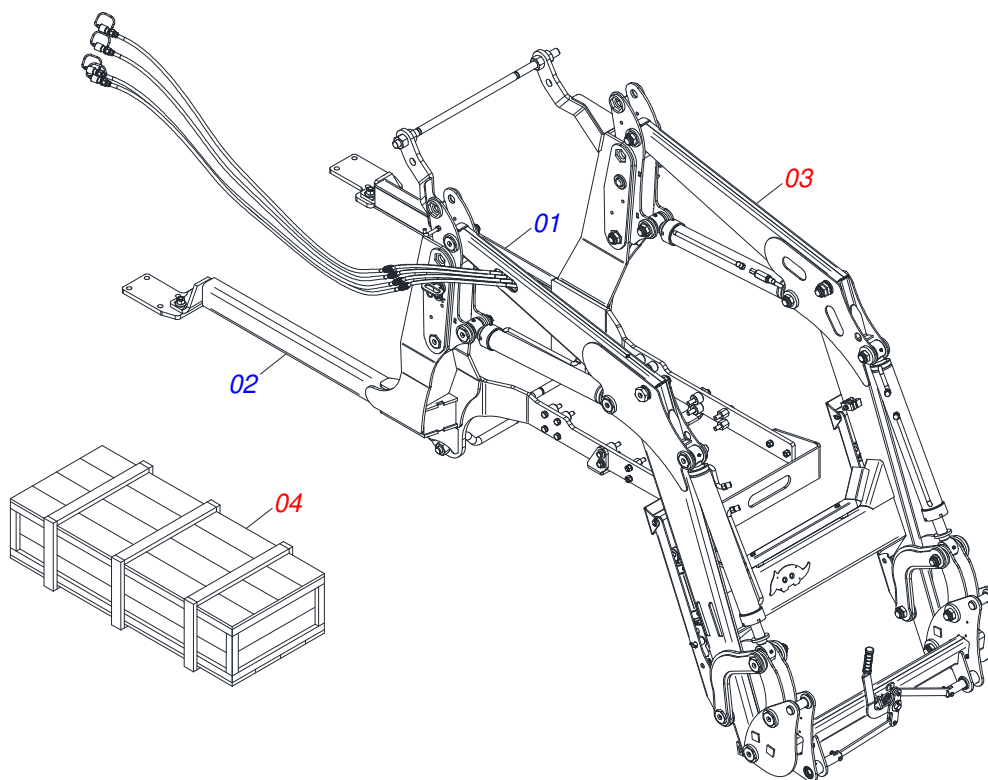

PCA - AGRICULTURAL FRONT LOADER

PCA 600 2C VTR A800R/A/A990R BT SC S/AC

Code: 0501092993
Series: S-1219
Revision: 00
Date Revision: FEVEREIRO/2022

PARTS CATALOGUE

MARCHESAN

PRODUCTS

Code	Description
0106111255	PCA 600 2C VTR A800R/A/A990R BT SC S/AC

INDEX

0106111255	PCA 600 2C VTR A800R/A/A990R BT SC S/AC	1
0521046965	FULL MOBILE STAND	2
0909092479	HYDR CIRCUIT MOBILE HOLDER PCA 600	3
0521050256	RIGHT HYDRAULIC CYLINDER 44,45 X 76,20 X 845 X 555	4
0521050255	LEFT HYDRAULIC CYLINDER 44,45 X 76,20 X 845 X 555	5
0521045380	RIGHT HYDRAULIC CYLINDER Ø44,45 X Ø76,10 X 918	6
0521045379	LEFT HYDRAULIC CYLINDER Ø44,45 X Ø 76,10 X 918	7
0511057772	SECURITY VALVE ASSY	8
0909092474	ARTICULATOR ASSEMBLY	9
0909092475	RESTING WITH NUT MOUNT HOLDER	10
0521026078	COMPONENTS BOX	11
0511043351	1.1/4" X 40" ROD	12
0501047774	1.1/4" X 33.46" ROD	13
0511033747	PACKED PARTS	14
0501053834	MALE QUICK COUPLER	15