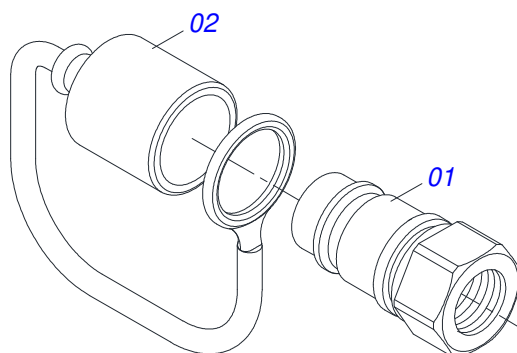

MALE QUICK COUPLER

Item	Code	Description	See page	QT
01	0503011627	MALE QUICK COUPLER AGR 1/2 NPT		01
02	0503011882	MALE QUICK COUPLER CAP		01