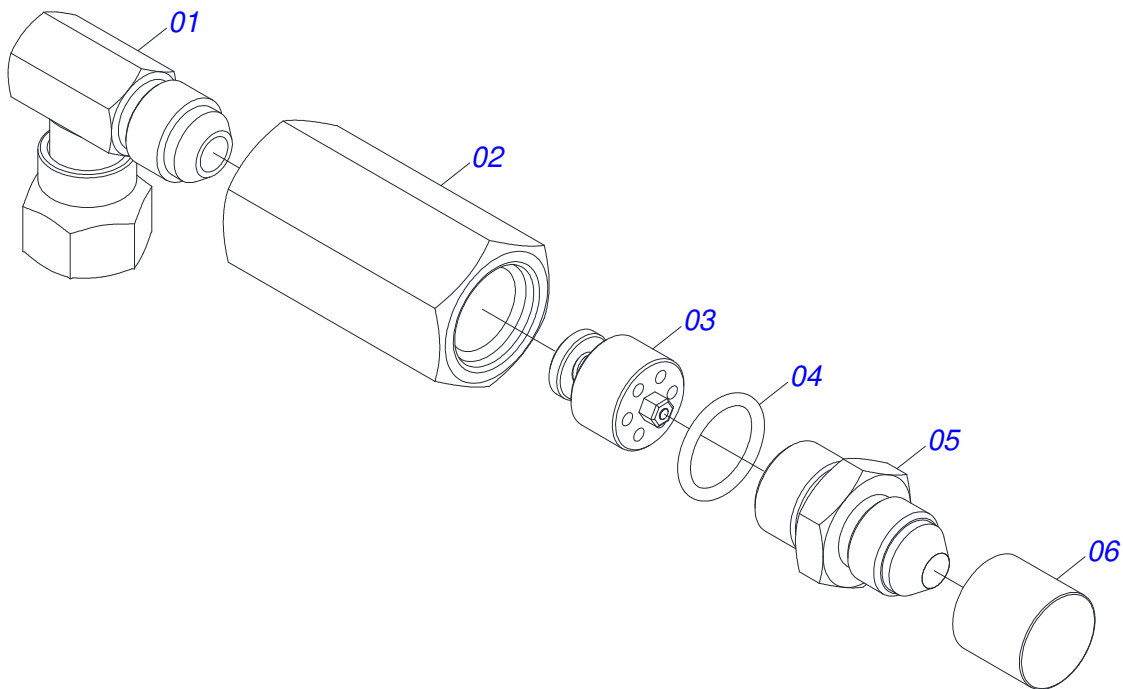

SECURITY VALVE ASSY

Item	Code	Description	See page	QT
01	0503018034	MALE KNEE JIC		01
02	0581014055	ADAPTER		01
03	0503016854	VALVE ASSY		01
04	0503010045	O'RING		01
05	0581014054	BSP 1/2" NIPPLE		01
06	0503030385	CYLINDER PLUG N-002		01