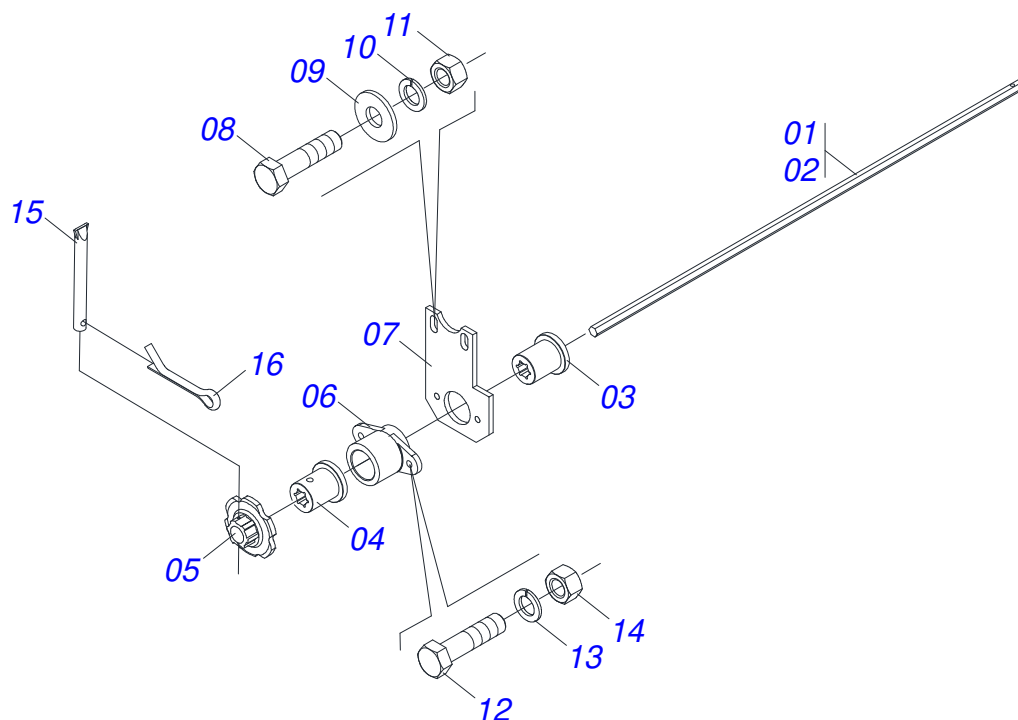

Item	Code	Description	See page	QT
01	0501017440	5/8" X 60.4" HEX AXLE		01
02	0501017441	5/8" X 69.3" HEX AXLE		01
03	0502040723	5/8 HEX AXLE BEARING SLEEVE 5/8		02
04	0502011299	BUSHING GEAR		02
05	0502011314	8Z P 1.1/4" RH1.4" GEAR		02
06	0501110036	HEX AXLE RIGHT BEARING ASSY		02
07	0501017558	5/8" HEX AXLE BEARING SUPPORT		02
08	0501010063	1/2" X 1-1/2" BOLT		04
09	0501010937	13.5 X 28 X 3 FLAT WASHER		04
10	0503010019	1/2" SPRING WASHER		04
11	0503012682	1/2" BSW NUT		04
12	0503010363	5/16" X 1" BOLT		04
13	0503010179	5/16" ZN SPRING WASHER		04
14	0503010337	5/16" NUT		04
15	0501013671	0.3" X 2.4" X 0.3" X 2.6" PIN		02
16	0503010140	1/8" X 3/4" COTTERPIN		02