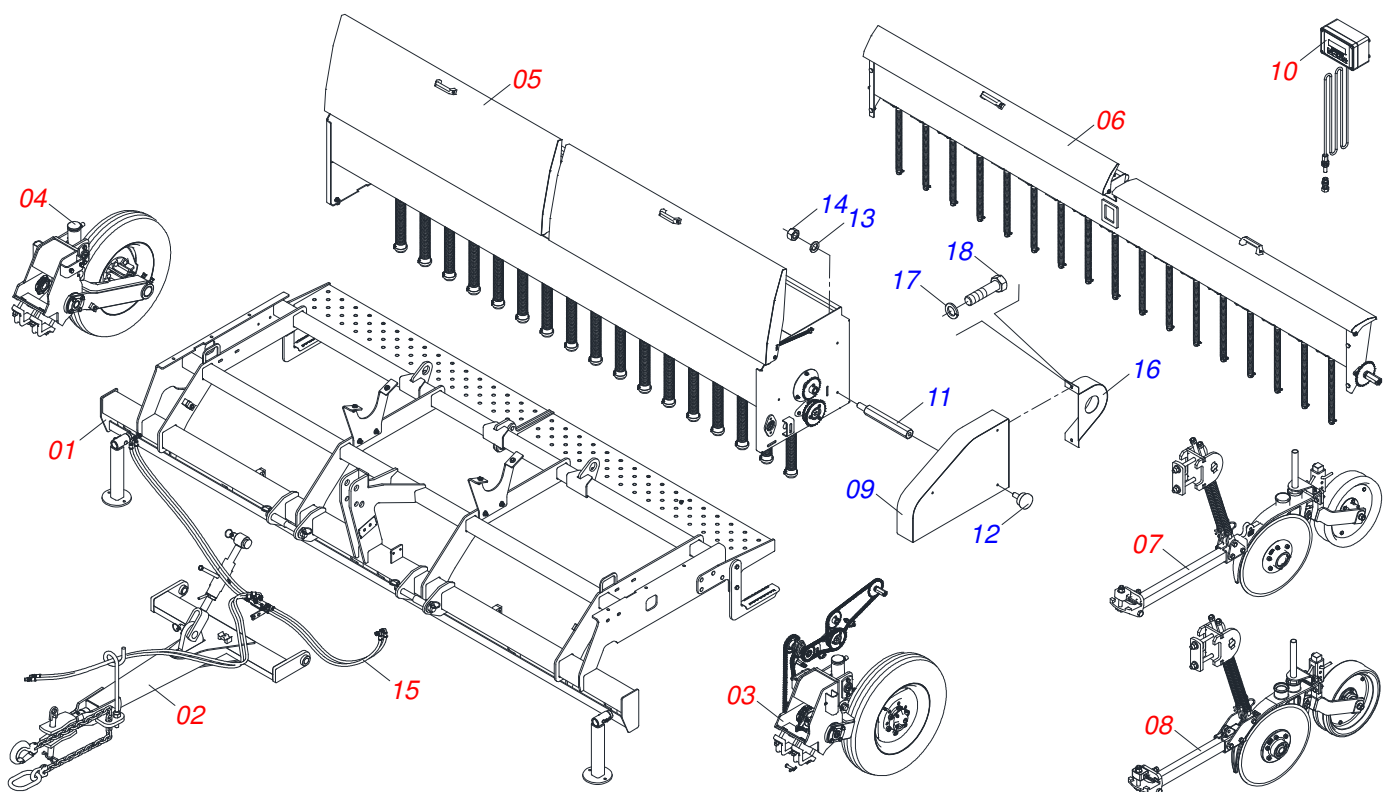

PRODUCTS

Code	Description
0112030036	1275 TATU INTEGRAL DRILL 17 LINHAS S-1218

ATTENTION: **IMPORTANT**

MARCHESAN S/A RESERVES THE RIGHT AT ANY TIME TO MAKE IMPROVEMENTS IN THE DESIGN, MATERIAL OR SPECIFICATIONS OF MACHINERY, EQUIPMENT OR PARTS WITHOUT THEREBY BECOMING LIABLE TO MAKE SIMILAR CHANGES IN MACHINERY, EQUIPMENT OR PARTS PREVIOUSLY SOLD.

INDEX

0909095050	FRAME ASSY	1
0909095051	ASSY FRAME	2
0909095049	DRAWBAR ASSY	3
0521054909	DRAWBAR	4
0521054936	TURNBUCKLE	5
0909095052	WHEELS LEFT TRANSMISSION	6
0521054918	LH CARRYING-WHEELS ASSY	7
0521054934	TENSIONER ASSY	8
0521054935	BEARING DOUBLE	9
0521054933	TENSIONER	10
0501051381	FINE SEED CHAIN TENSIONER ASSY	11
0511050684	LH TRANSMISSION DRIVING	12
0521054929	LEFT WHEEL	13
0521054921	CARRYING WHEEL HUB	14
0501110832	HUB CARRYING WHEELS WITH BOLT	15
0521054919	HIDRAULIC CYLINDER	16
0521054917	WHEELS RIGHT	17
0521054920	WHEELS RIGHT	18
0501051142	CARRYING WHEEL HUB	19
0521054945	SEED BOX	20
0521054916	FINE SEED BOX ASSY	21
0503032990	SEED DISTRIBUTOR BOX	22
0501051927	COVER PIVOT SHAFT ASSY	23
0521054908	SEED BOX BEARING ASSY	24
0503060150	FINE SEED DISTRIBUTOR	25
0909095056	LONG ROW	26
0909095057	ROW SHORT FRAME	27
0521054943	LONG ROW	28
0521054944	SHORT ROW	29
0521054939	SEED UNALIGNED DOUBLE-DISC	30
0521054938	LH HUB LOWR Y/DISC	31
0521054940	RIGHT HUB LOWR Y/DISC	32
0521054941	PRESS WHEELS	33
0501054326	COMPACTOR CONCAVA WEEL	34
0521054942	SPRING ROD	35
0909095061	REGULATOR ASSY	36
0909095062	ENSEMBLE BRAS	37
0909095063	ENSEMBLE BRAS	38
0909095058	ELECTRONIC BLADE HECTARE	39
0503060718	ELECTRONIC BLADE HECTARE	40
0909095059	HYDRAULIC ASSEMBLY	41
0501053834	MALE QUICK COUPLING AGRICULTURAL WITH COVER - 1/2 NPT	42