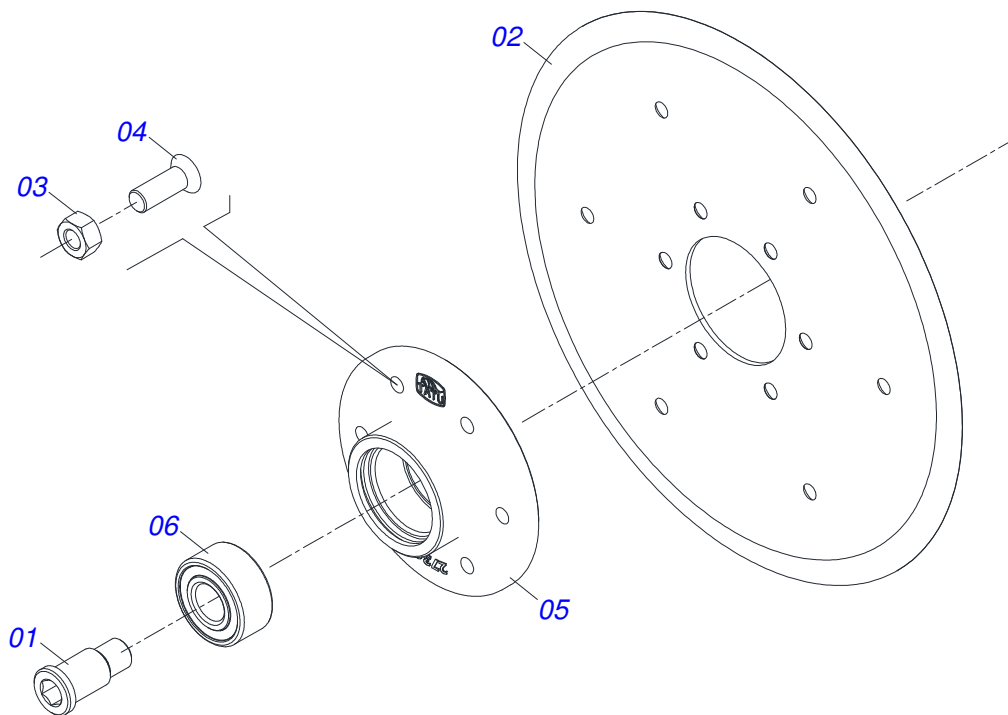

Item	Code	Description	QT
001	0503034829	RIGHT HUB AXLE	01
002	0603011024	D 12" X 0.12" PLAIN COULTER BLADE	01
003	0503010337	5/16" NUT	06
004	0503010546	5/16" X 7/8" BOLT	06
005	0581019410	HUB LOWR DDD	01
006	0503019342	ROLLER BEARING	01