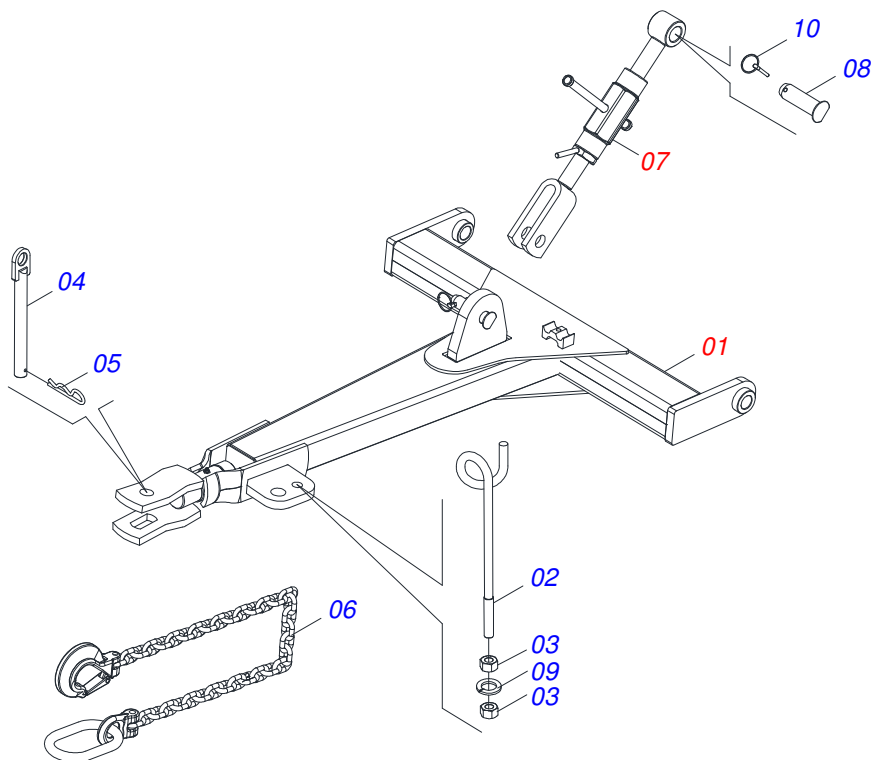

Item	Code	Description	QT
01	0521054909	DRAWBAR	01
02	0501013658	HOSE HOLDER	01
03	0503010014	3/4" NUT	02
04	0501068989	COUPLING SHAFT	01
05	0503031035	HAIR PIN	01
06	0503013150	1300 X 3/8 CHAIN	01
07	0521054936	TURNBUCKLE	01
08	0511014394	1.25" X 4.13" COUPLING SHAFT	01
09	0503010023	SPRING WASHER	01
10	0503030085	LOCK PIN	01