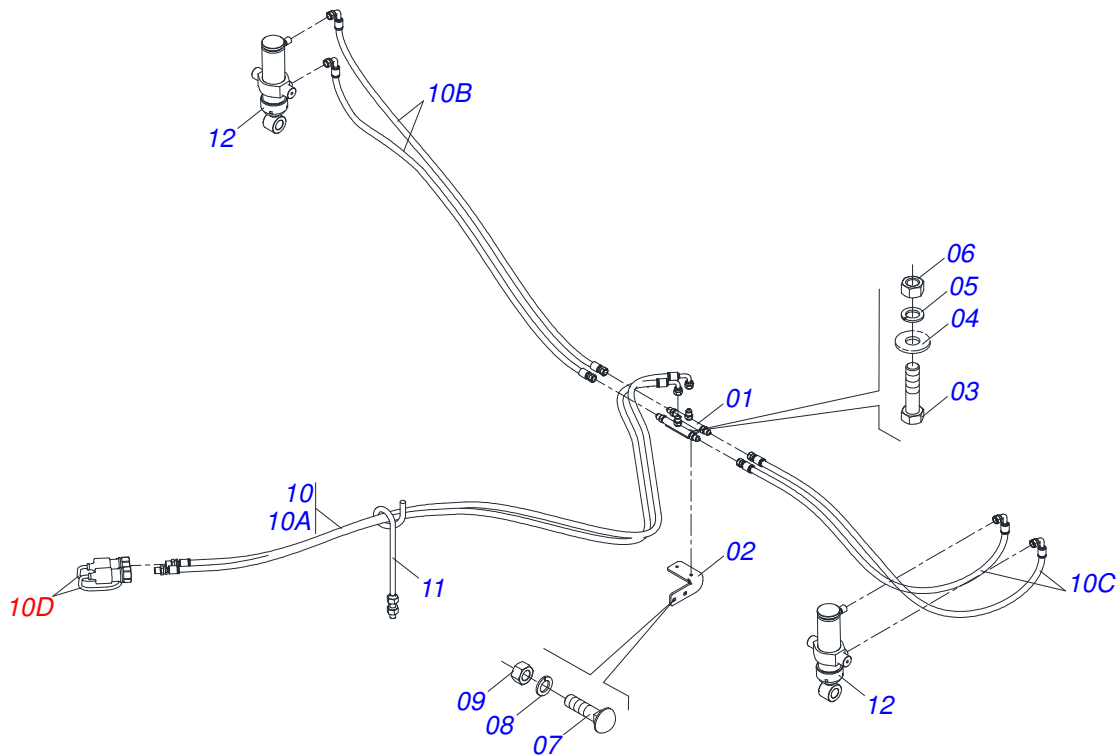

Item	Code	Description	QT
01	0501068706	DOUBLE CONNECTION	01
02	0581019378	DISTRIBUTOR DOUBLE SUPPORT	01
03	0503010371	5/16" X 1" BOLT	02
04	0501010694	FLAT WASHER	02
05	0503010179	SPRING WASHER	02
06	0503010337	5/16" NUT	02
07	0501011643	3/8 X 1" BOLT	02
08	0503010025	3/8 SPRING WASHER	02
09	0503010026	3/8" NUT	02
10	0521055061	HOSE KIT	01
10A	0501080473	3/8" X 120" TC-TM HOSE	02
10B	0501080412	3/8" X 90.55" TR-TC HOSE	02
10C	0501080998	3/8" X 2100 TR-TC HOSE ASSY	02
10D	0501053834	MALE QUICK COUPLING AGRICULTURAL WITH COVER - 1/2 NPT	02
11	0501013658	HOSE HOLDER	01
12	0521054919	HIDRAULIC CYLINDER	02