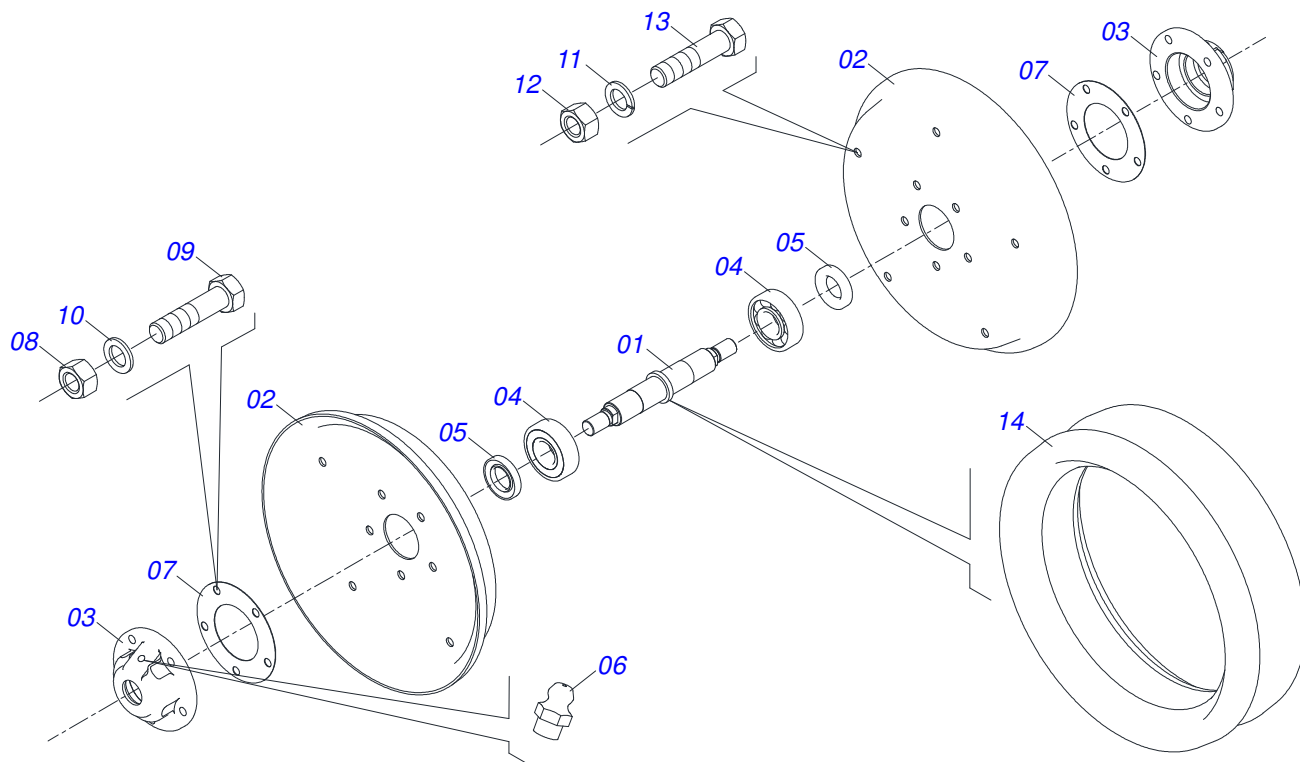

Item	Code	Description	QT
001	0531017070	PRESS WHEEL AXLE	01
002	0501014071	RIM SEMI	02
003	0502020600	MARKER ARM DISC HUB	02
004	0503010690	6204 BALL BEARING	02
005	0503010272	SEAL 00715-BA	02
006	0503010691	1/4" GREASE FITTING	02
007	0503030143	3.3" X 1.9" X 0.1" JOINT	02
008	0503013814	1/4" NC LOCKNUT	05
009	0503010743	1/4" X 1-1/4" BOLT	05
010	0511017303	FLAT WASHER	05
011	0503010143	SPRING WASHER	05
012	0503010144	1/4" NUT	05
013	0503013758	1/4" X 1-1/2" BOLT	05
014	0503030239	DEPTH CONTROL WHEEL RUBBER BAND	01