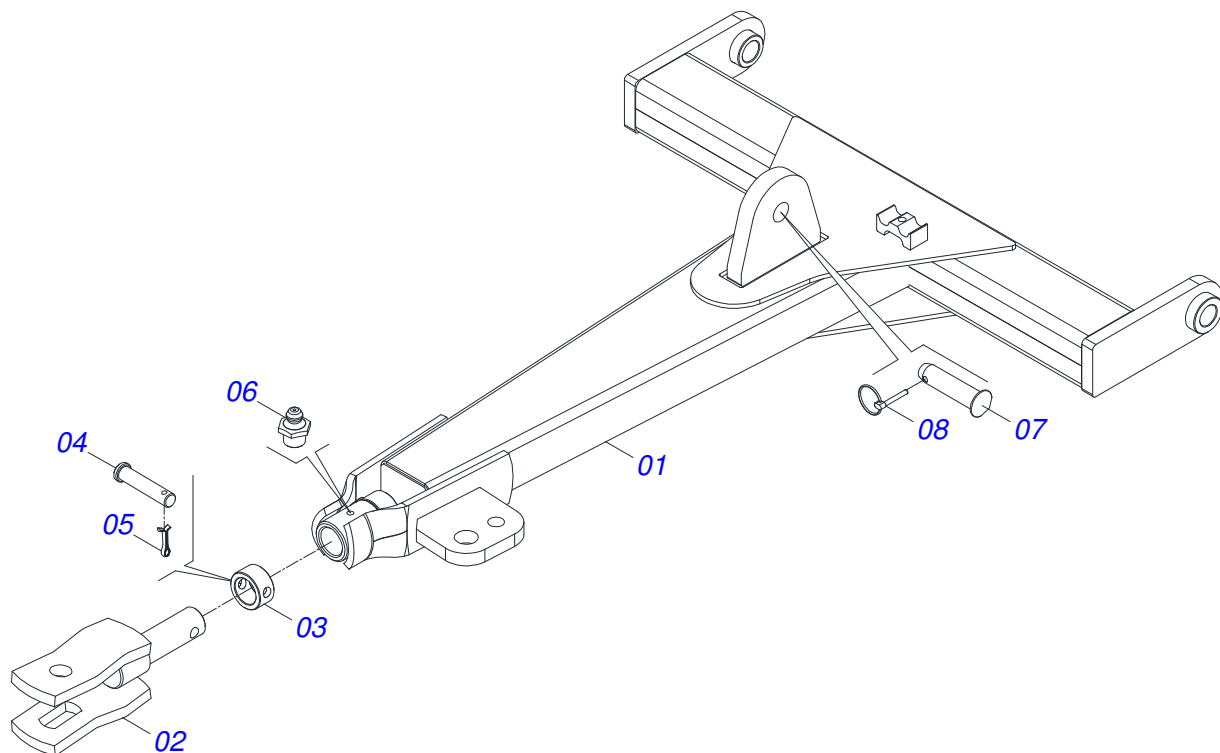

Item	Code	Description	QT
001	0521069546	DRAWBAR	01
002	0501064967	TRACTOR HITCH	01
003	0521016397	1.55" X 2.16" X 1.10" SLEEVE	01
004	0521016396	0.55" X 2.36" COUPLING SHAFT	01
005	0503010071	3/16" X 1" COTTERPIN	01
006	0503010002	1800 GREASE FITTING	01
007	0521012532	0.9" X 3.9" COUPLING SHAFT	01
008	0503030085	LOCK PIN	01