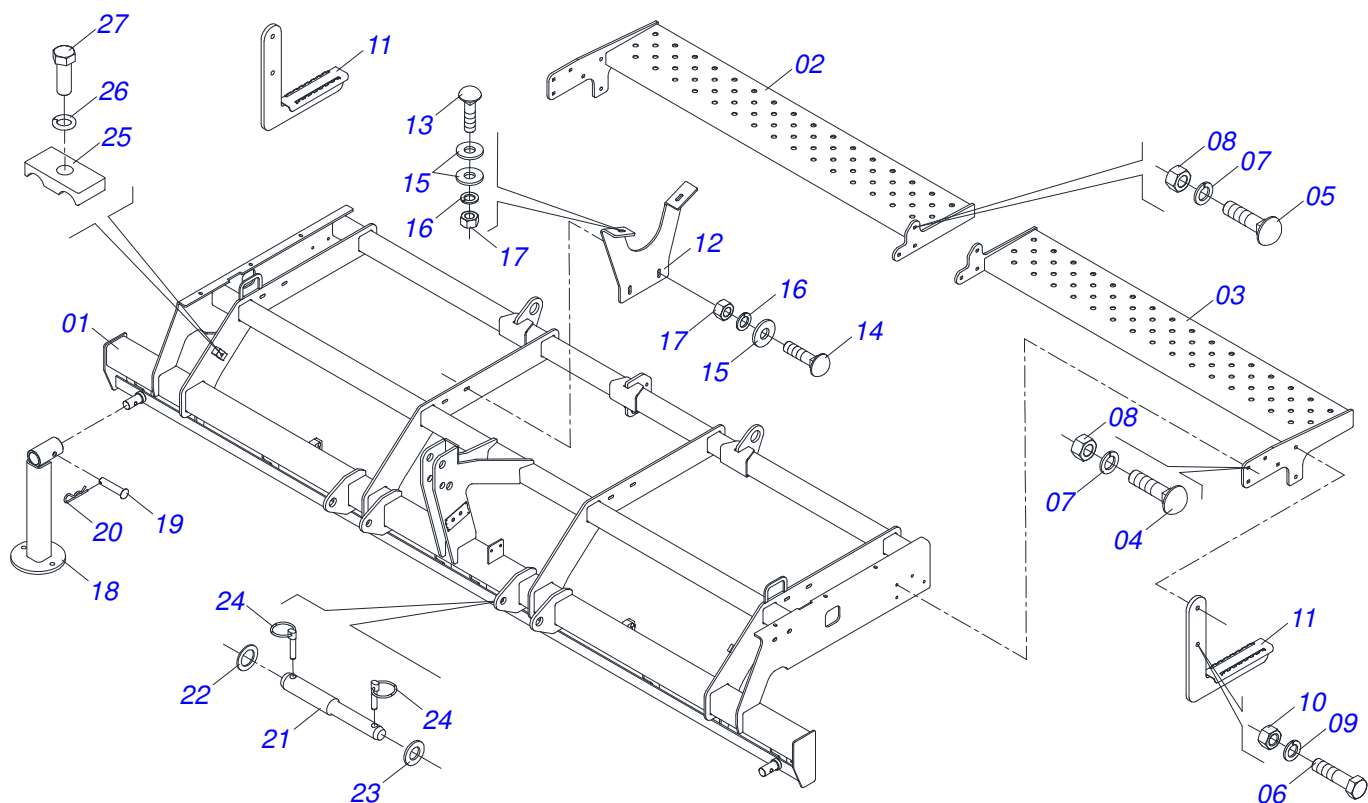

PRODUCTS

Code	Description
0112030036	1275 TATU INTEGRAL DRILL 17 LINHAS S-1218

ATTENTION: **IMPORTANT**

MARCHESAN S/A RESERVES THE RIGHT AT ANY TIME TO MAKE IMPROVEMENTS IN THE DESIGN, MATERIAL OR SPECIFICATIONS OF MACHINERY, EQUIPMENT OR PARTS WITHOUT THEREBY BECOMING LIABLE TO MAKE SIMILAR CHANGES IN MACHINERY, EQUIPMENT OR PARTS PREVIOUSLY SOLD.

Item	Code	Description	QT
01	0909095051	ASSY FRAME	01
02	0909095049	DRAWBAR ASSY	01
03	0909095052	WHEELS LEFT TRANSMISSION	01
04	0909095055	WHEEL ASSY RIGHT	01
05	0521054945	SEED BOX	01
06	0521054916	FINE SEED BOX ASSY	01
07	0909095056	LONG ROW	09
08	0909095057	ROW SHORT FRAME	08
09	0521069543	CHAIN PROTECTION CAP	01
10	0909095058	ELECTRONIC BLADE HECTARE	01
11	0581010158	COVER FIXER L	03
12	0503010386	CABLE	03
13	0503010025	3/8 SPRING WASHER	03
14	0503010026	3/8" NUT	03
15	0909095059	HYDRAULIC ASSEMBLY	01
16	0501069315	FINE SEED RIGHT CHAIN COVER	01
17	0503010179	SPRING WASHER	02
18	0503016506	5/16 UNC X 3/4 C S G.5 ZN BOLT	02

Item	Code	Description	QT
01	0521069503	FRAME	01
02	0521069539	LEFT REAR PLATFORM	01
03	0521069540	RIGHT REAR PLATFORM	01
04	0501010942	3/8" X 1-1/4" BOLT	08
05	0503017813	3/8" X 2" BOLT	03
06	0503010920	1/2" X 1.1/2" BOLT	04
07	0503010025	3/8 SPRING WASHER	11
08	0503010026	3/8" NUT	11
09	0503010019	1/2" SPRING WASHER	04
10	0503010060	1/2" NUT	04
11	0521069555	SIDE LADDER	02
12	0909095060	SUPPORT BOX	02
13	0501010942	3/8" X 1-1/4" BOLT	04
14	0503010751	C3/8" X 1.1/4" HEX BOLT G.5	02
15	0501010984	FLAT WASHER	12
16	0503010025	3/8 SPRING WASHER	08
17	0503010026	3/8" NUT	08
18	0521069542	PLOUGH SUPPORT	02
19	0521010549	COUPLING SHAFT	02
20	0503030168	HAIR PIN	02
21	0541015542	1.1/8" HITCH AXLE	02
22	0541018684	FLAT WASHER	02
23	0511017480	FLAT WASHER	02
24	0503030430	7/16 X 2" PIN LOCK	04
25	0502010477	UPPER CLIP	03
26	0503010180	7/16" SPRING WASHER	03
27	0503011102	PARAFUSO 7/16 UNC X 1.1/4 C S G.5	03