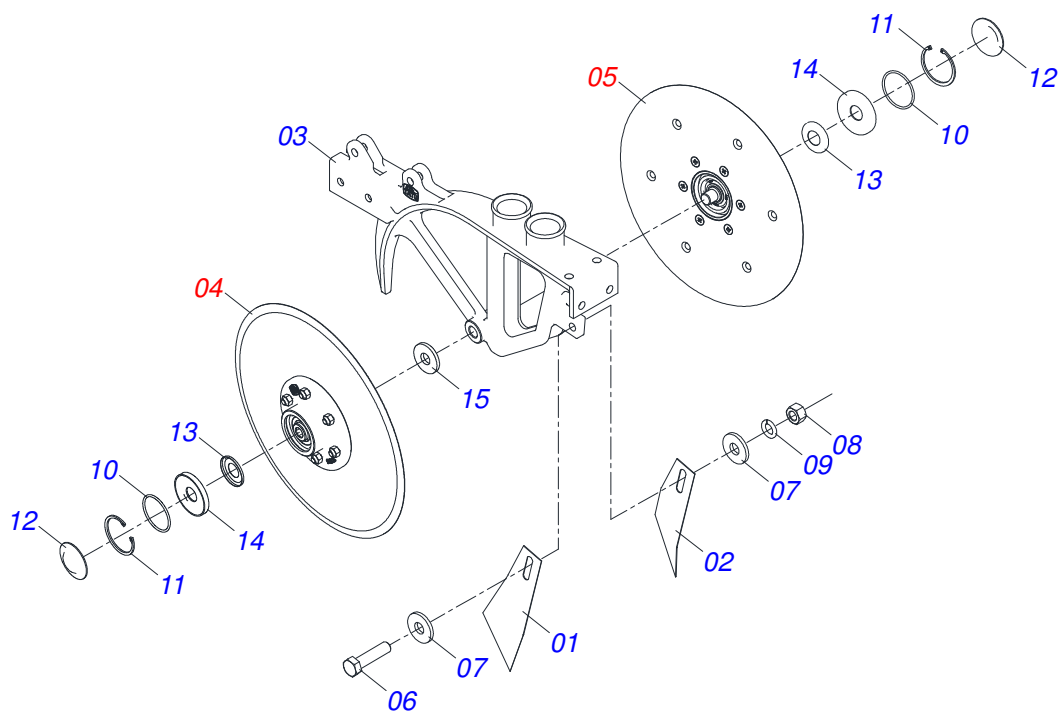

Item	Code	Description	QT
001	0501017541	RH DOUBLE DISC SCRAPER	01
002	0501017542	LH DOUBLE DISC SCRAPER	01
003	0581019420	DOUBLE BLADE DISC SUPPORT	01
004	0521054938	LH HUB LOWR Y/DISC	01
005	0521054940	RIGHT HUB LOWR Y/DISC	01
006	0503010849	3/8" X 1-1/2" BOLT	01
007	0501010984	FLAT WASHER	02
008	0503010026	3/8" NUT	01
009	0503010025	3/8 SPRING WASHER	01
010	0503014679	2-134 O'RING	02
011	0503015081	502052 CLAMPING RING (FOR AXLE)	02
012	0571011152	DOUBLE DISC CAP	02
013	0503034055	CLAMPING RING	02
014	0581019215	DUST CLOAK	02
015	0521012763	FLAT WASHER	01