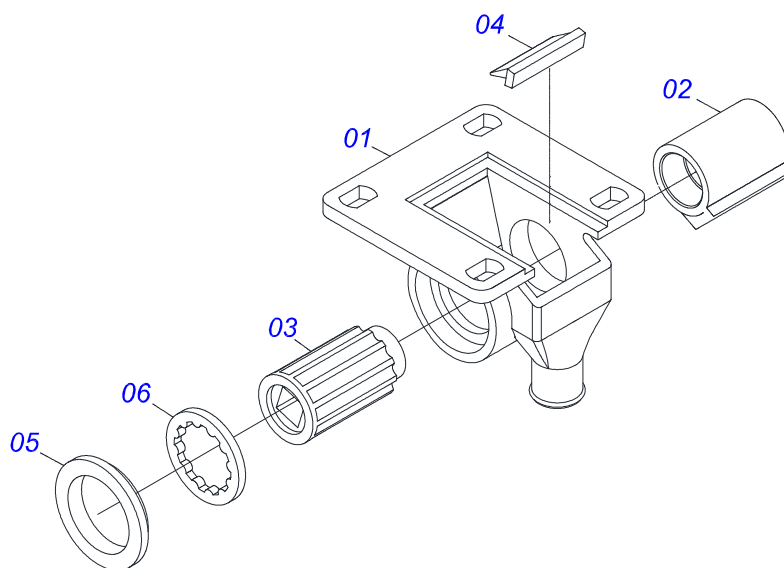

Item	Code	Description	QT
01	0503030706	PASTURE SEED DISTRIBUTOR BOX	01
02	0503030705	ROTOR GUIDES	01
03	0503030701	ROTOR	01
04	0503030702	DISTRIBUTOR BOX SEAL	01
05	0503030704	MOBILE WASHER SUPPORT SLEEVE	01
06	0503030703	ROTOR WHASHER	01