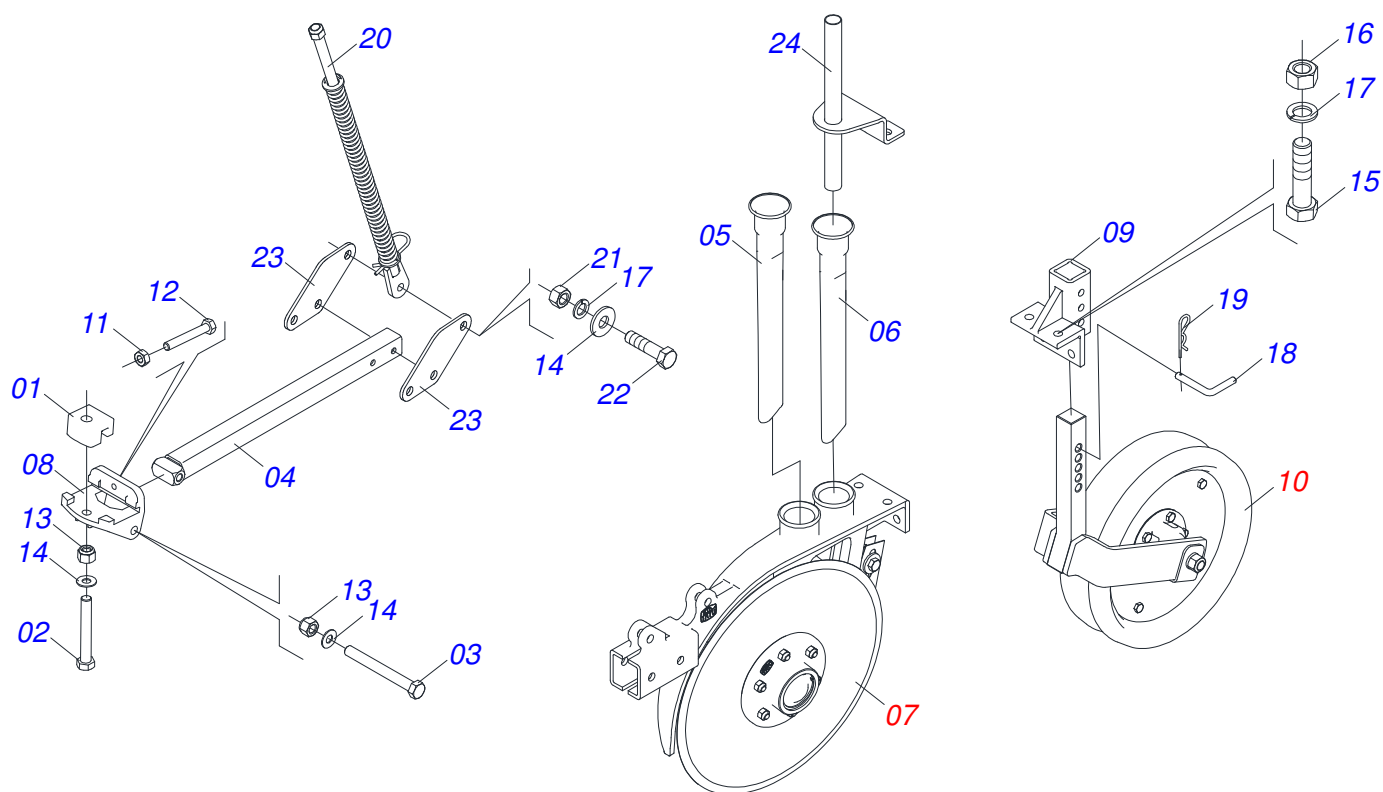

Item	Code	Description	QT
001	0502010358	ROW FIXER CLAMP	01
002	0503010752	1/2" X 3.1/2" BOLT	01
003	0503010706	1/2" X 4.1/2" BOLT	01
004	0521069554	SMALLER ARM ROW	01
005	0503030338	SEED FERTILIZER SOCKET	02
006	0521069551	FINE SEED SOCKET	01
007	0521054939	SEED UNALIGNED DOUBLE-DISC	01
008	0502010693	ROW SUPPORT ARTICULACION	01
009	0502011682	PRESS WHEEL FIXER	01
010	0521054941	PRESS WHEELS	01
011	0503011051	M10 X 0.6" NUT	01
012	0503013082	M10 X 1,5 X 70 BOLT	01
013	0503010589	1/2" UNC SELF ADJUSTING NUT	02
014	0501013518	FLAT WASHER	05
015	0503012444	3/8" X 1-1/4" BOLT	04
016	0503010208	3/8" NUT	04
017	0503010025	3/8" SPRING WASHER	07
018	0521014193	WELL LOCK COMPACTOR	01
019	0503030168	HAIR PIN	01
020	0521054942	SPRING ROD	02
021	0503010026	3/8" NUT	03
022	0503010765	3/8" X 3" BOLT	03
023	0581019403	EAR FIXATION	02
024	0581019413	FINE SPEED SOCKET BODY	01