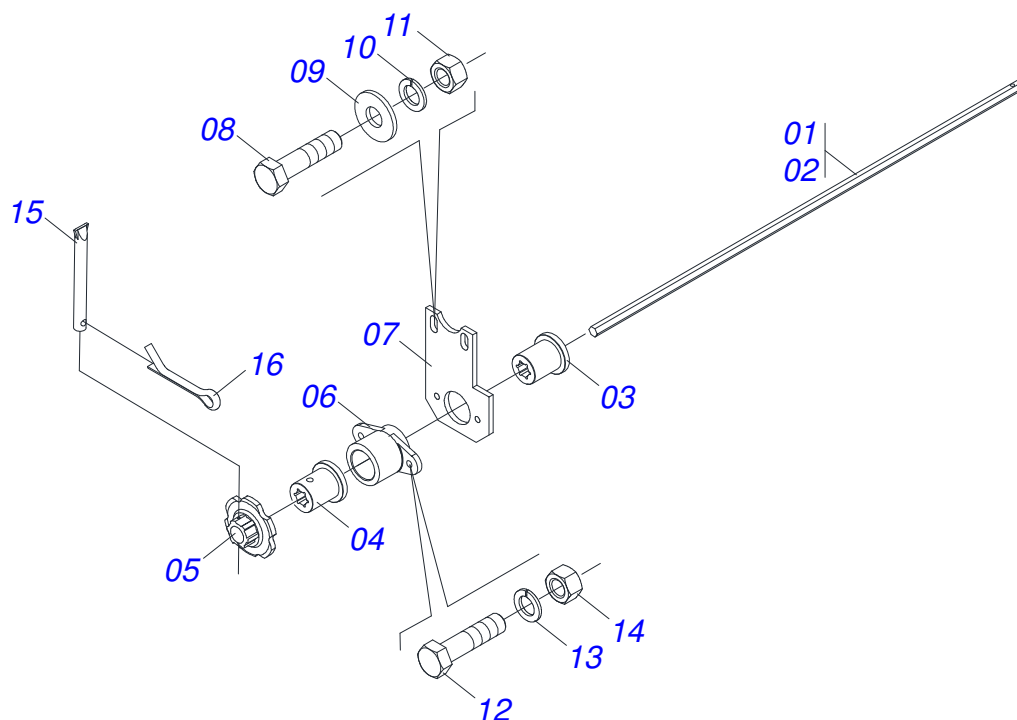

HEXAGONAL SHAFT ASSEMBLY

Item	Code	Description	See page	QT
01	0501017440	5/8" X 60.4" HEX AXLE		01
02	0501017441	5/8" X 69.3" HEX AXLE		01
03	0502040723	5/8 HEX AXLE BEARING SLEEVE		02
04	0502011299	BUSHING GEAR		02
05	0502011314	8Z P 1.1/4" RH1.4" GEAR		02
06	0501110036	HEX AXLE RIGHT BEARING ASSY		02
07	0501017558	5/8" HEX AXLE BEARING SUPPORT		02
08	0501010063	1/2" X 1-1/2" BOLT		04
09	0501010937	FLAT WASHER		04
10	0503010019	1/2" SPRING WASHER		04
11	0503012682	1/2" BSW NUT		04
12	0503010363	5/16" X 1" BOLT		04
13	0503010179	SPRING WASHER		04
14	0503010337	5/16" NUT		04
15	0501013671	0.3" X 2.4" X 0.3" X 2.6" PIN		02
16	0503010140	1/8" X 3/4" COTTERPIN		02