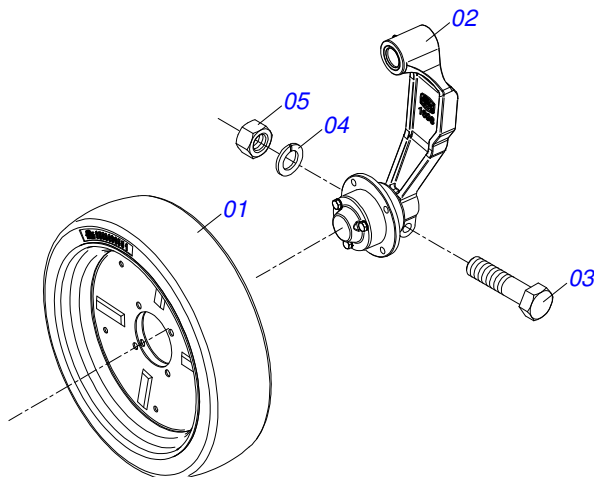

Item	Code	Description	See page	
00	0501050916	LEFT DEPTH CONTROL WHEEL ASSY	19	01
01	0501052538	DEPTH CONTROL WHEEL RUBBER BAND	24	01
02	0501052565	LEFT ARM DEPTH CONTROL WHEEL	23	01
03	0503010178	5/16" X 7/8" BOLT		04
04	0503010179	SPRING WASHER		04
05	0503010337	5/16" NUT		04