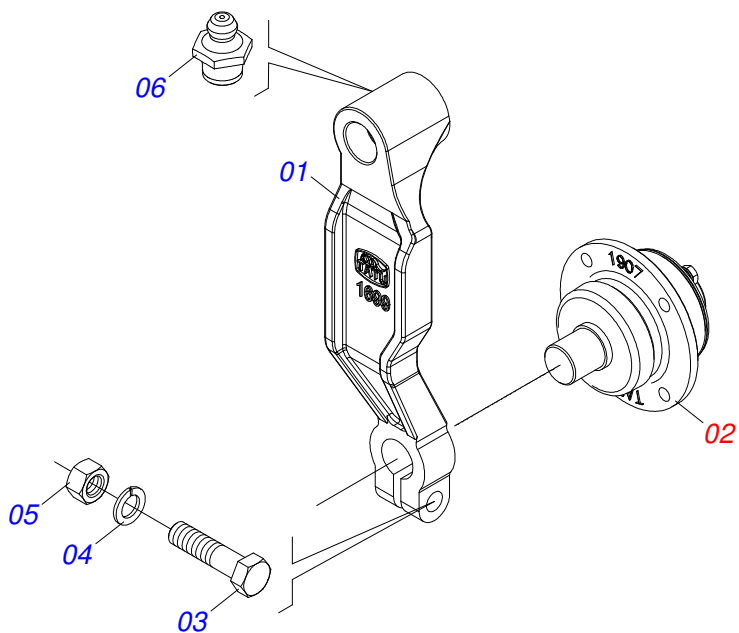

LEFT ARM DEPTH CONTROL WHEEL

Item	Code	Description	See page
00	0501052565	LEFT ARM DEPTH CONTROL WHEEL	23 01
01	0502011698	LEFT DEPTH WHEEL ARM	01
02	0501052627	ASSY DEPTH WHEEL BOX	21 01
03	0503010740	1/2" X 2" BOLT	01
04	0503011440	SPRING WASHER	01
05	0503010060	1/2" NUT	01
06	0503010002	1800 GREASE FITTING	01