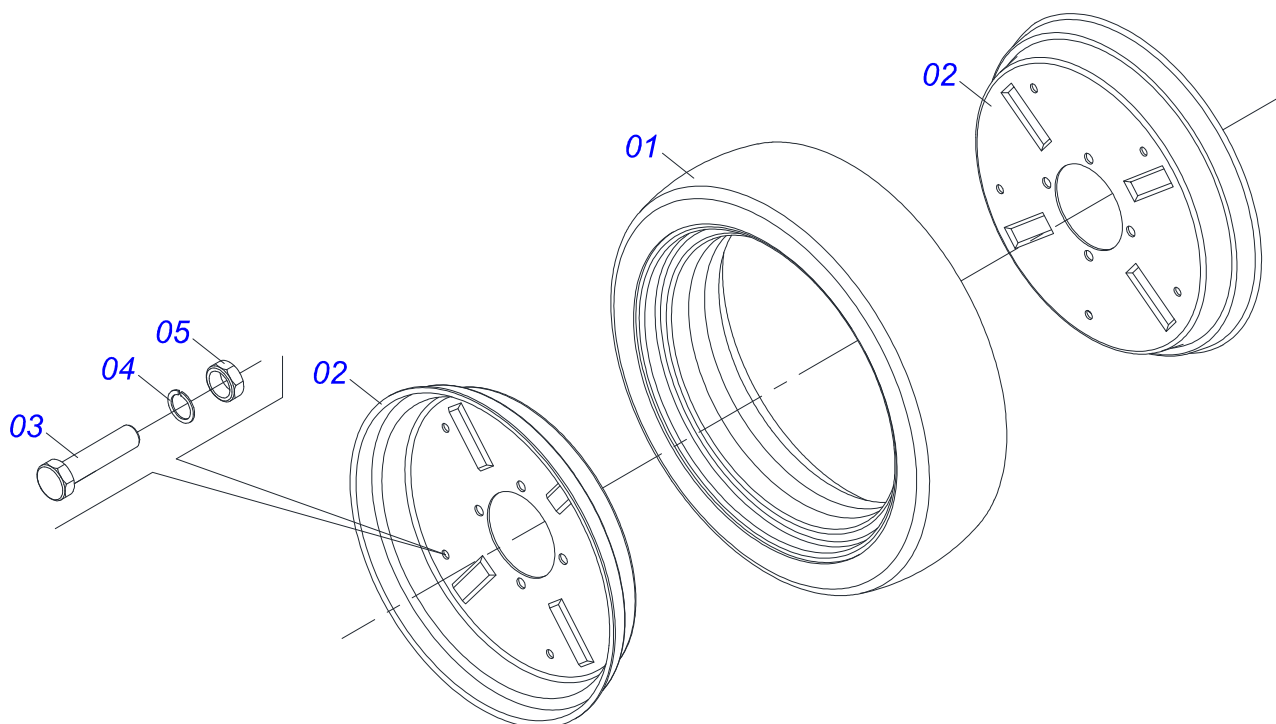

Item	Code	Description	See page	QT
01	0503030551	DEPTH CONTROL WHEEL RUBBER BAND		01
02	0521010832	RIM FLANGE		02
03	0503010298	1/4" X 1/2" BOLT		05
04	0503010143	SPRING WASHER		05
05	0503010144	1/4" NUT		05