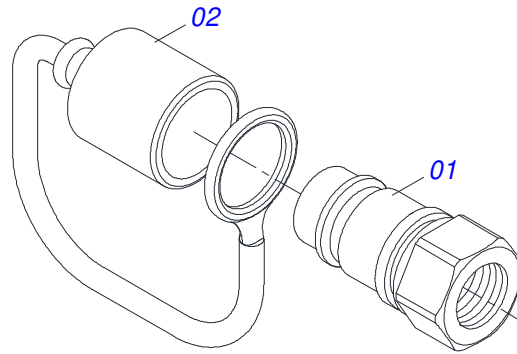

Item	Code	Description	See page	QT
01	0503011627	MALE QUICK COUPLER AGR 1/2 NPT		01
02	0503011882	MALE QUICK COUPLER CAP		01