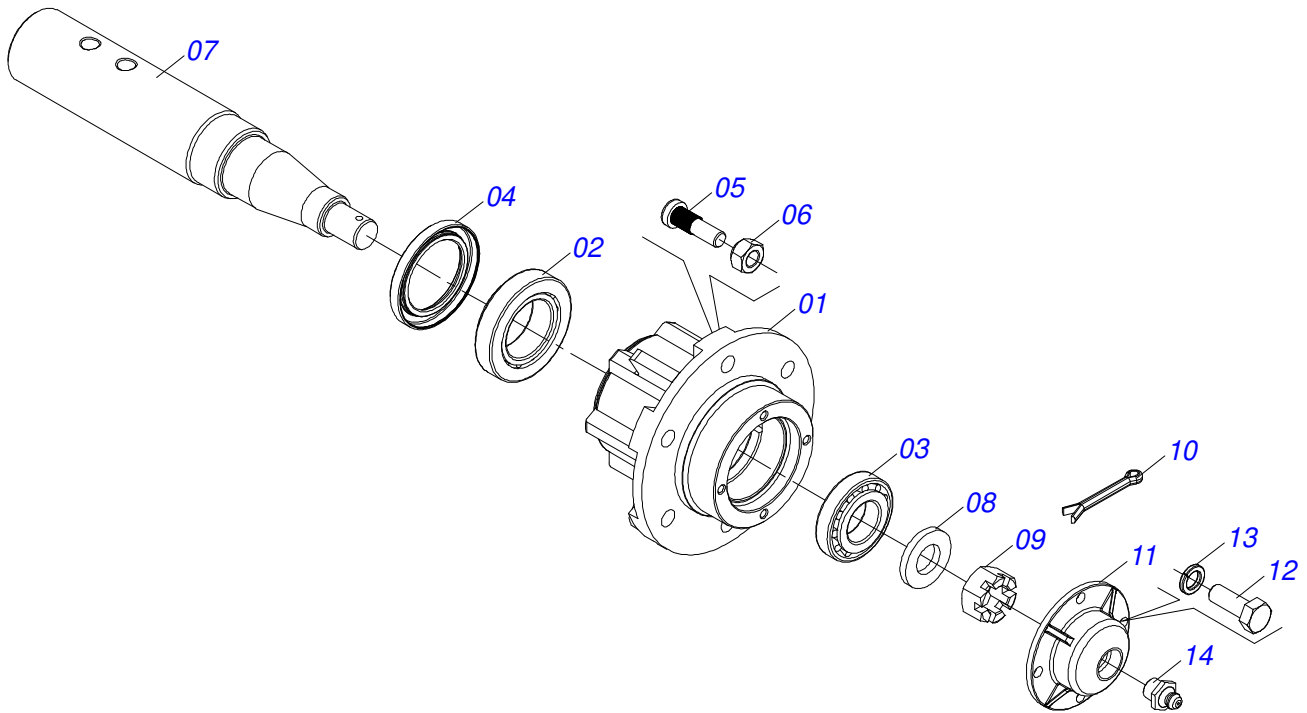

Item	Code	Description	See page	QT
01	0502011121	CARRYING WHEEL HUB	01	01
02	0503010006	32210 ROLLER BEARING	01	01
03	0503010037	30207 ROLLER BEARING	01	01
04	0503011867	00517-BR SEAL WITH HOLE	01	01
05	0501010127	9/16" X 1-7/8" LUG BOLT	06	06
06	0503010035	9/16" CONIC NUT	06	06
07	0541015259	63,40 X 366 AXLE	01	01
08	0501016545	FLAT WASHER	01	01
09	0503030009	1" CASTLE NUT	01	01
10	0503010018	5/32 X 1-1/2 COTTERPIN	01	01
11	0502020591	PROTECCION COVER	01	01
12	0503010178	5/16" X 7/8" BOLT	04	04
13	0503010179	LOCK WASHER 5/16 ZN 1K01528	04	04
14	0503010002	1800 GREASE FITTING	01	01