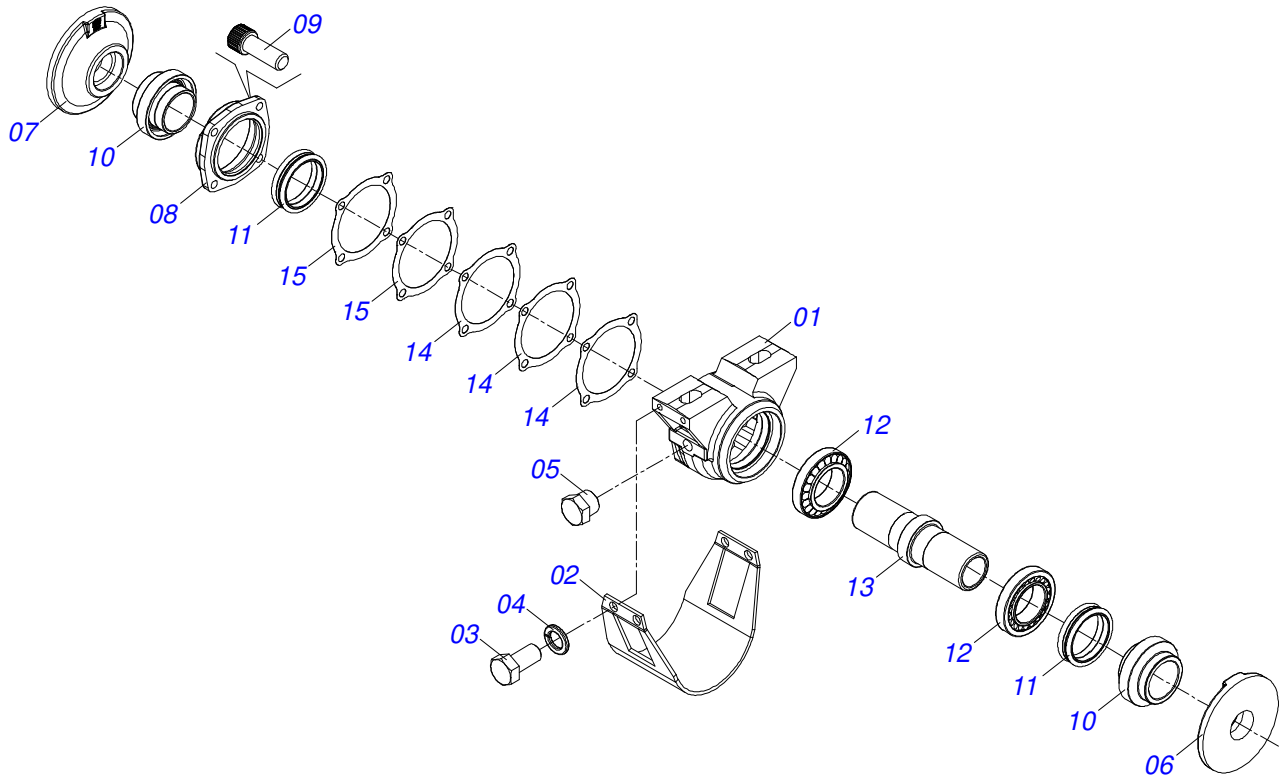

Item	Code	Description	See page	QT
01	0502010717	HOUSING DM		01
02	0511010829	BEARING GUARD		01
03	0503011334	BOLT 3/8 UNC X 3/4 CS G.5 ZN		04
04	0503011443	3/8" SPRING WASHER		04
05	0503010856	OIL PLUG		02
06	0502010715	INNER FLANGE		01
07	0502010694	OUTER FLANGE		01
08	0502020424	HOUSING CAP		01
09	0503010134	3/8" X 1" BOLT		04
10	0502010731	SEAL RETAINER		02
11	0503030026	SEAL LP JB-253		02
12	0503010031	368A/362A ROLLER BEARING		02
13	0502040444	AXLE		01
14	0503030013	4.4" X 3.5" X 0.004" JOINT		03
15	0503030684	4.4" X 3.5" X 0.004" JOINT		02