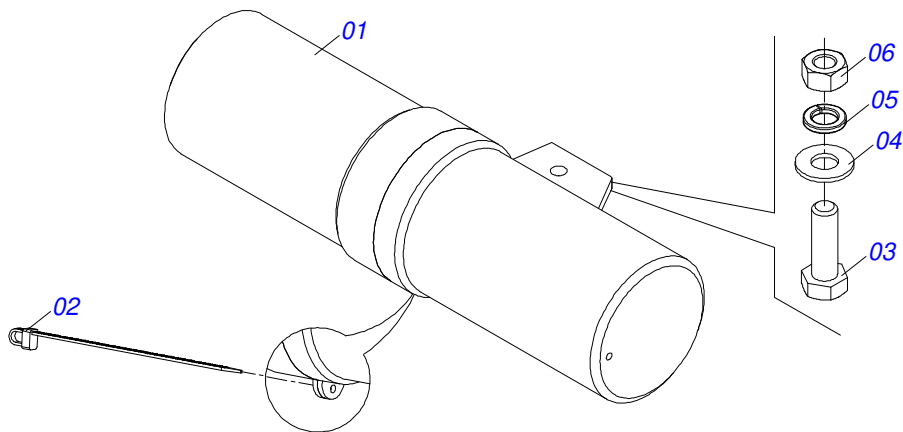

Item	Code	Description	See page	QT
001	0503060100	INSTRUCTIONS MANUAL CANISTER		01
002	0503010267	NYLON CLAMP		01
003	0503010363	BOLT 5/16 UNC X 1 C S G.2 ZN		01
004	0501010694	FLAT WASHER		01
005	0503010179	LOCK WASHER 5/16 ZN 1K01528		01
006	0503010337	5/16" NUT		01