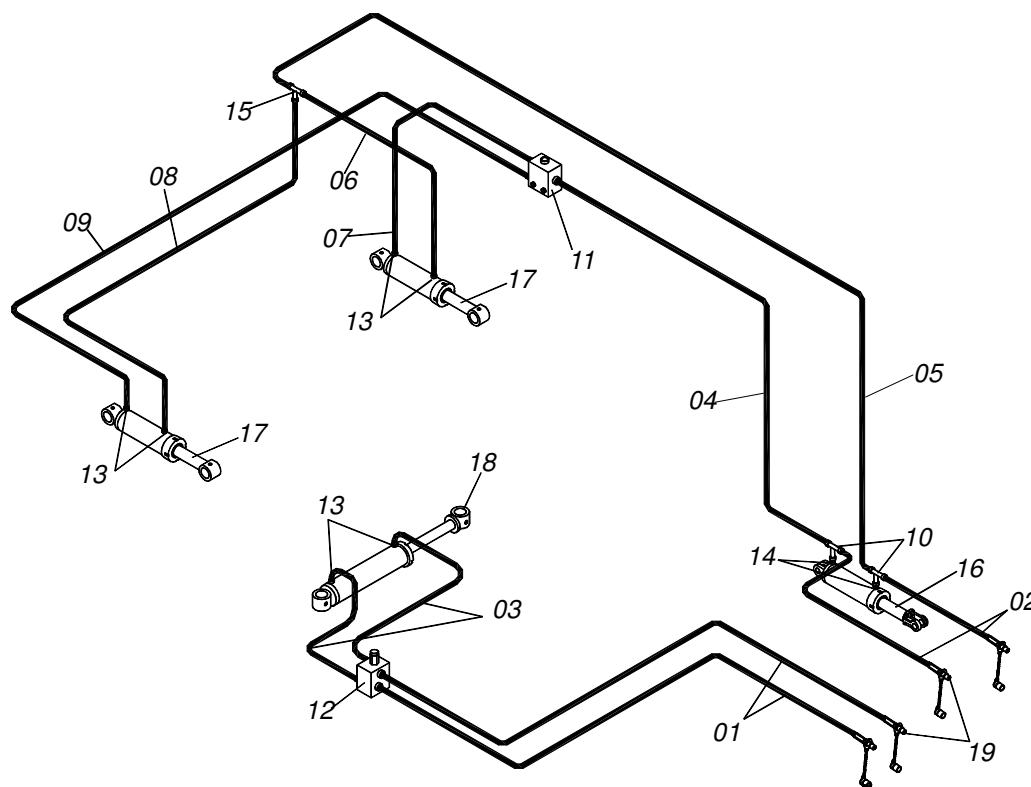

Item	Code	Description	QT
01	0501080291	1/2" X 208" TR-TM HOSE ASSY	02
02	0501080855	1/2" X 180" TR-TM HOSE ASSY	02
03	0501080039	1/2" X 53" TR-TR HOSE ASSY	02
04	0501080854	1/2" X 141" TR-TR HOSE ASSY	01
05	0501080454	1/2" X 170" TR-TR HOSE ASSY	01
06	0501080052	1/2" X 63" TR-TR HOSE ASSY	01
07	0501080021	1/2" X 51" TR-TR HOSE ASSY	01
08	0501080310	1/2" X 202" TR-TR HOSE ASSY	01
09	0501080865	1/2" X 212" TR-TR HOSE ASSY	01
10	0503013055	"T" ADAPTOR WITH GIRAT NUT	02
11	0501054694	FLOW DIVIDING VALVE ASSY	01
12	0501042903	DISCHARGE VALVE ASSY	01
13	0501010590	7/8" REDUCTION NIPPLE	06
14	0541010786	7/8" REDUCTION NIPPLE	02
15	0511065044	T 1/2" ADAPTOR	02
16	0511041598	1.75" X 3" X 20" X 8" HYDRAULIC CYLINDER	01
17	0511041599	2" X 5" X 25.75" X 13.62" HYDR CYLINDER	02
18	0511041600	2.5" X 5.9" X 38" X 24.6" HYDRAULIC CYLINDER	01
19	0501053834	MALE QUICK COUPLING AGRICULTURAL WITH	04