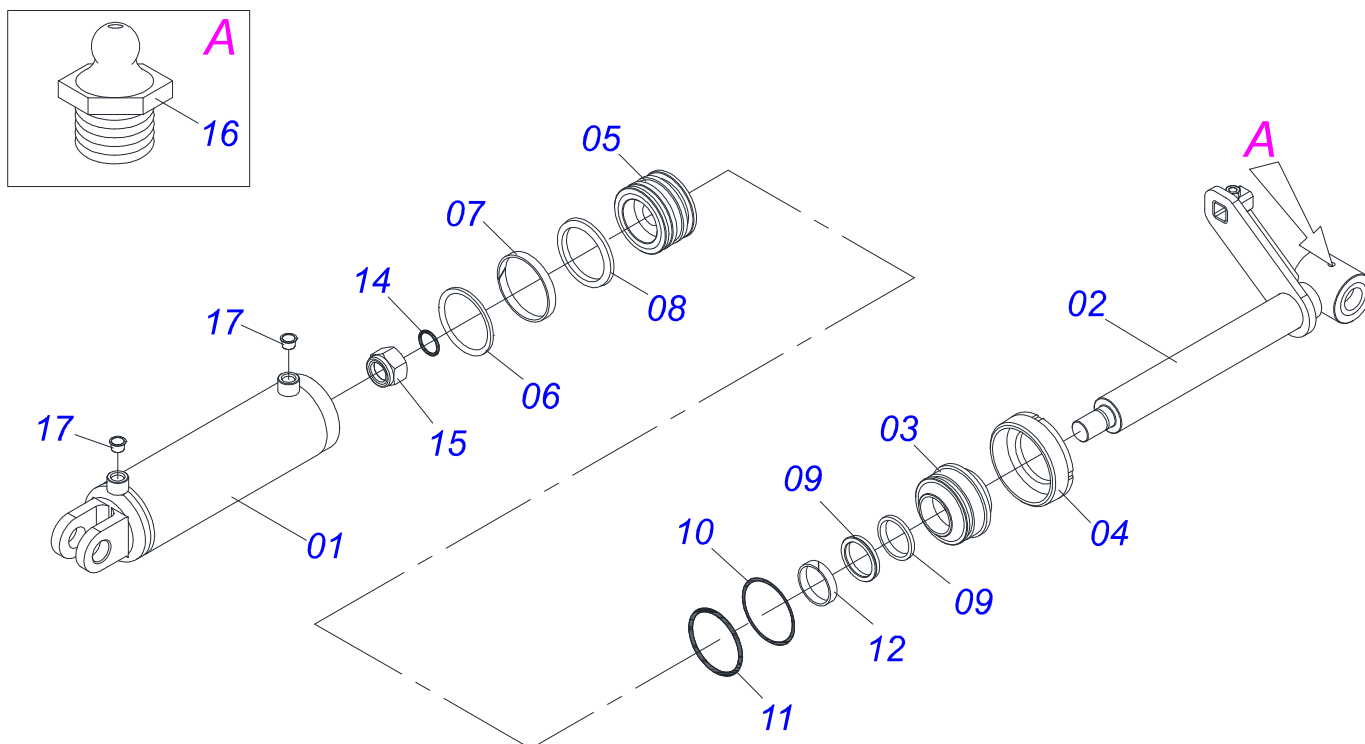

Item	Code	Description	See page	QT
00	0511047971	HYDRAULIC CYLINDER	15	01
01	0511066479	CYLINDER CASE		01
02	0521060645	TURNBUCLELE		01
03	0502011250	RING OF SUPPORT		01
04	0502011182	4" DETACHABLE COVER		01
05	0502011249	PISTON		01
06	0503012725	GASKET		01
07	0503010994	W2-4000-500 PK RING G.E		01
08	0503010319	D-2125 SCRAPER		01
09	0503010314	GASKET		01
10	0503011061	8-342 BACK-UP RING		01
11	0503010338	2-342 N 3006-9B O'RING		01
12	0503010973	W2-2500-500 PK O'RING G.E		01
13	0503010043	PACKING 3750-3250		01
14	0503010345	2-218 N 3006-9B O'RING		01
15	0503010817	1.1/4" SELF LOCKING NUT		01
16	0503010002	1800 GREASE FITTING		01
17	0503030384	CON PLUG N-001		02