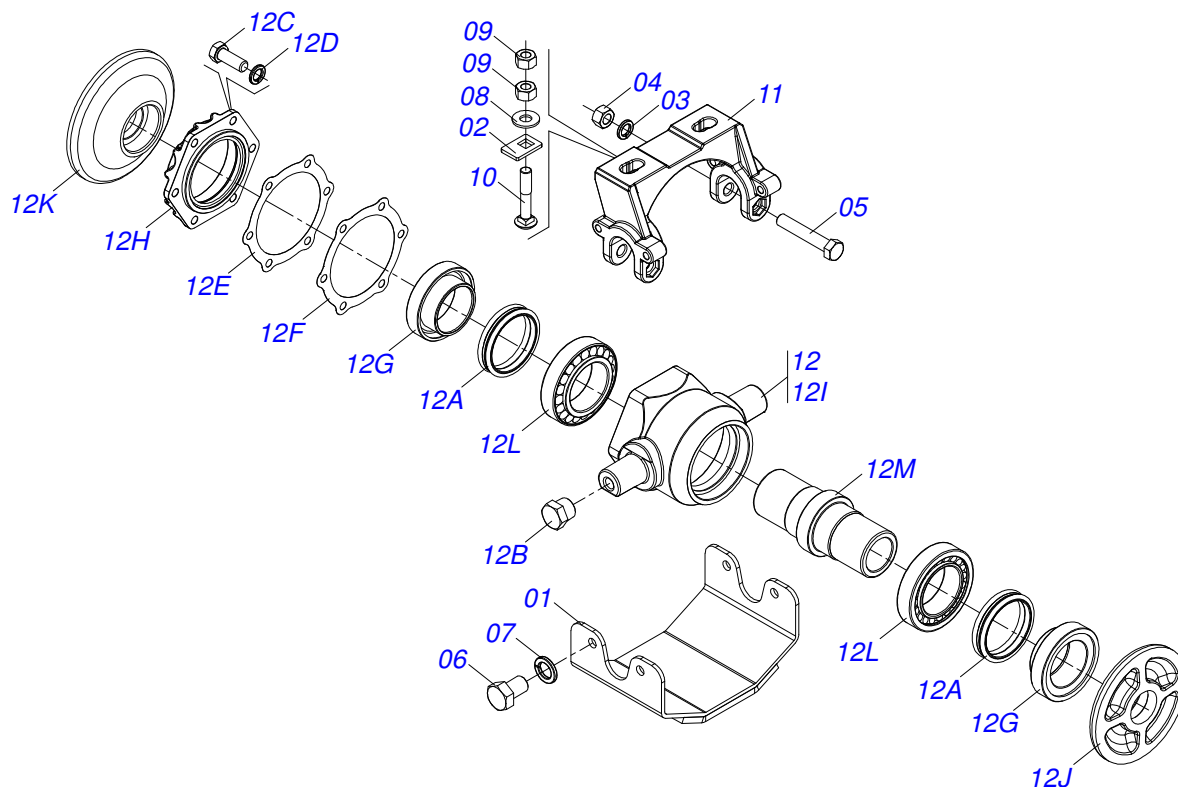

Item	Code	Description	See page	QT
01	0561015690	CAP BEARING		01
02	0541014269	3/4 SQUARE WASHER		02
03	0503010027	5/8" SPRING WASHER		02
04	0503010013	5/8" NUT		02
05	0503010762	SCREW 5/8 UNC X 3.1/2 CS G.5 ZN		02
06	0503011401	1/2" X 3/4" BOLT		04
07	0503010019	1/2" SPRING WASHER		04
08	0501010322	FLAT WASHER		02
09	0503010014	3/4" NUT		04
10	0501010162	3/4" X 4" BOLT		02
11	0502012304	SWIVEL SUPPORT BEARING		01
12	0501059686	CHOCK BEARING		01
12A	0503030027	DUO-CONE SEAL		02
12B	0503010856	OIL PLUG		02
12C	0503010237	3/8" X 1" BOLT		06
12D	0503011443	3/8" SPRING WASHER		06
12E	0503030030	5.6" X 4.4" X 0.01" GASKET		01
12F	0503030685	5.5" X 4.4" X 0.003" GASKET		01
12G	0502040125	SEAL RETAINER		02
12H	0502020161	WEAR PLATE BEARING		01
12I	0502012343	AGRICULTURAL HOUSING BEARING		01
12J	0502040133	INNER FLANGE		01
12K	0502040132	OUTER FLANGE		01
12L	0503012819	ROLLER BEARING		02
12M	0502011144	MRO 233 1.3/4 AXLE		01