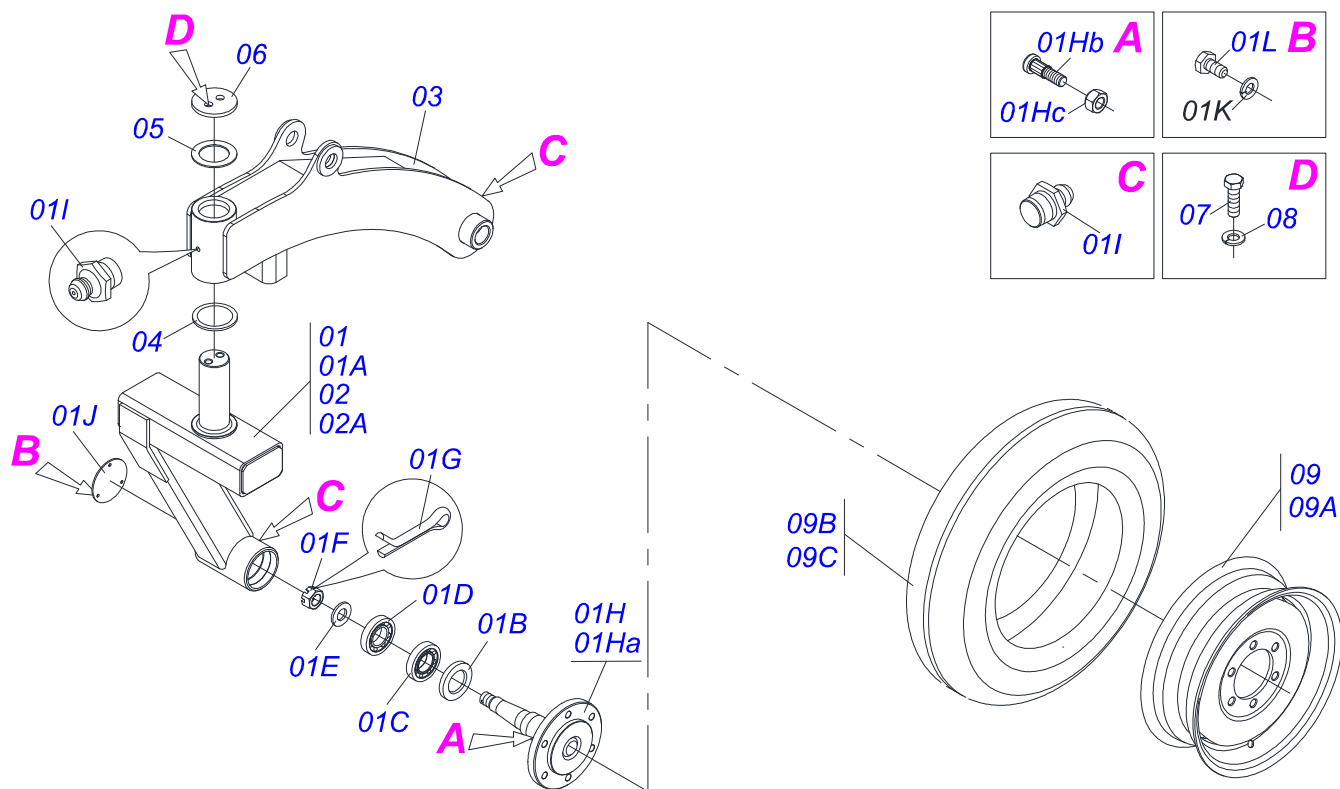

Item	Code	Description	See page	QT
00	0511051845	RIGHT FRONT CARRYING-WHEELS		01
00A	0511051846	FRONT CARRYING-WHEELS		00
01	0511051796	RIGHT FRONT CARRYING-WHEELS		01
01A	0521063068	FRONT CARRYING-WHEELS		01
01B	0503010279	SEAL		01
01C	0503011290	30206 BALL BEARING		01
01D	0503010360	30208 ROLLER BEARING		01
01E	0511015994	FLAT WASHER		01
01F	0503030009	1" CASTLE NUT		01
01G	0503010523	1/4" X 2" COTTERPIN		01
01H	0501110695	AXLE W/ FLANGE		01
01Ha	0521063074	AXLE W/ FLANGE		01
01Hb	0501010127	9/16" X 1-7/8" LUG BOLT		06
01Hc	0503010035	9/16" CONIC NUT		06
01I	0503010002	1800 GREASE FITTING		03
01J	0541018995	WHEEL BOX COVER		01
01K	0503011441	SPRING WASHER		03
01L	0503013758	1/4" X 1-1/2" BOLT		03
02	0511051797	LEFT FRONT CARRYING-WHEELS		00
02A	0521063067	FRONT CARRYING-WHEELS		00
03	0521063073	BRAÇO RODADO DIANT		01
04	0521014023	MIDDLEMAN FLANGE		01
05	0521014024	WASHER SPACER		01
06	0521014014	REAR FIXER FLANGE		01
07	0501010100	SCREW 5/8 UNC X 2 CS G.5 ZN		02
08	0503010027	5/8" SPRING WASHER		02
09	0503060091	L29.5"X0.63"-10L WHEEL AND		01
09A	0503010893	WHEEL		01
09B	0503010033	7.50 X 16 INNER TIRE		01
09C	0503010120	CANVAS TIRE		01