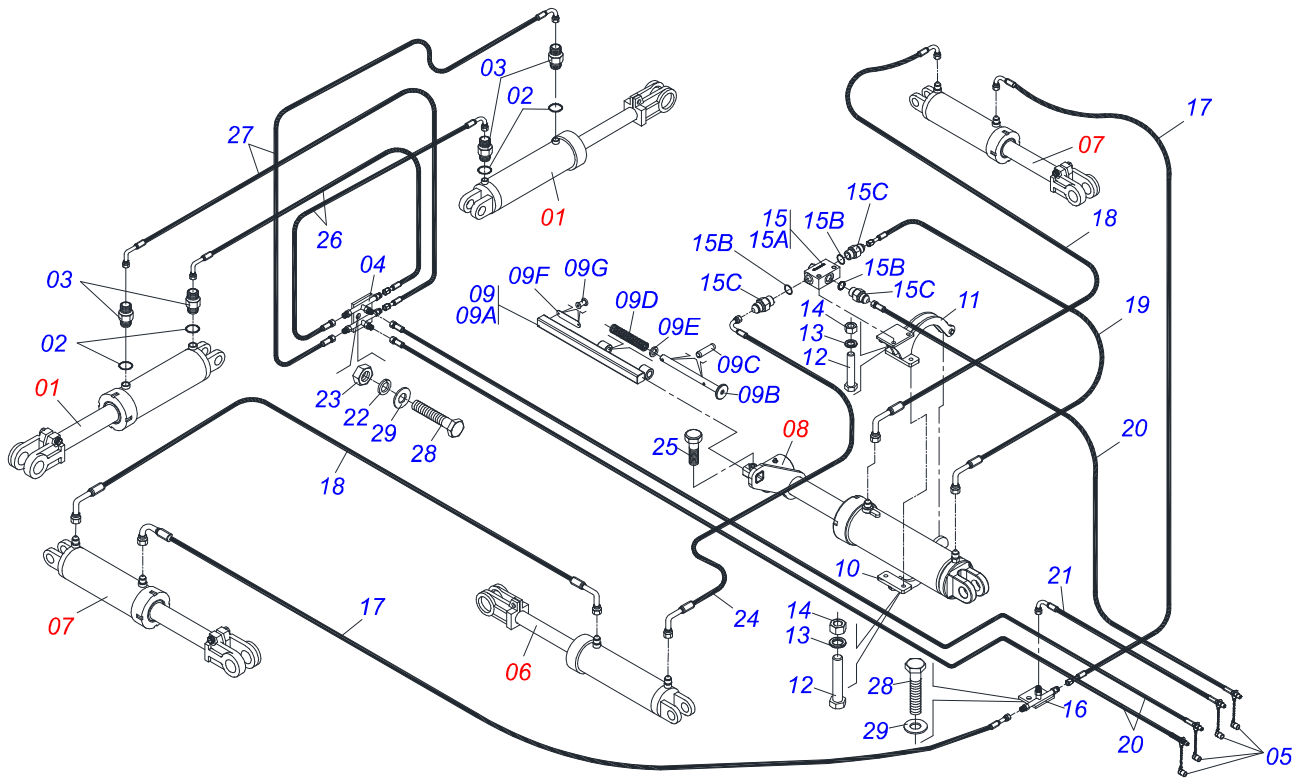

HYDRAULIC CIRCUIT

Item	Code	Description	See page	QT
01	0511045827	HYDRAULIC CYLINDER 50.8 X 127 X 1292 X 933		02
02	0503010190	2-114 N 3006-9B O'RING		04
03	0501010617	3/4" NIPPLE		04
04	0501068706	DOUBLE CONNECTION		01
05	0501053834	MALE QUICK COUPLER WITH CAP - 1/2 NPT		04
06	0521045650	HYDRAULIC CYLINDER	18	01
07	0521045646	HYDRAULIC CYLINDER	19	02
08	0521045651	HYDRAULIC CYLINDER 53,98X101,6X563X251 BP DODH	20	01
09	0511059126	REGULATOR		01
09A	0521067320	ADJUSTMENT AXLE		01
09B	0521067321	BEATER FRAME		01
09C	0503010686	0.2" X 0.7" SPRING PIN		02
09D	0503030170	COMPRESSION SPRING		01
09E	0581012941	FLAT WASHER		01
09F	0503030886	SCALE DOSER		01
09G	0503010001	3.2 X 5.5 RIVET		02
10	0521067319	SUPPORT LOCK VALVE		01
11	0521067318	VALVE SUPPORT		01
12	0503011236	3/8" X 2" BOLT		04
13	0503010025	3/8" SPRING WASHER		04
14	0503010026	3/8" NUT		04
15	0521045848	VALVE LIMITER COURSE		03
15A	0503062610	VALVE LIMITER COURSE		01
15B	0503010190	2-114 N 3006-9B O'RING		03
15C	0501010617	3/4" NIPPLE		03
16	0501068707	SIMPLE CONNECTION		01
17	0501081519	7500 TR-TC HOSE ASSY		02
18	0501081258	3/8 X 6320 TC-TC HOSE ASSY		02
19	0501080375	3/8 X 23.6" TR-TC HOSE ASSY		01
20	0501081214	3/8 X 6800 TR-TM HOSE ASSY		03
21	0501080878	3/8 X 4200 TC-TM HOSE ASSY		01