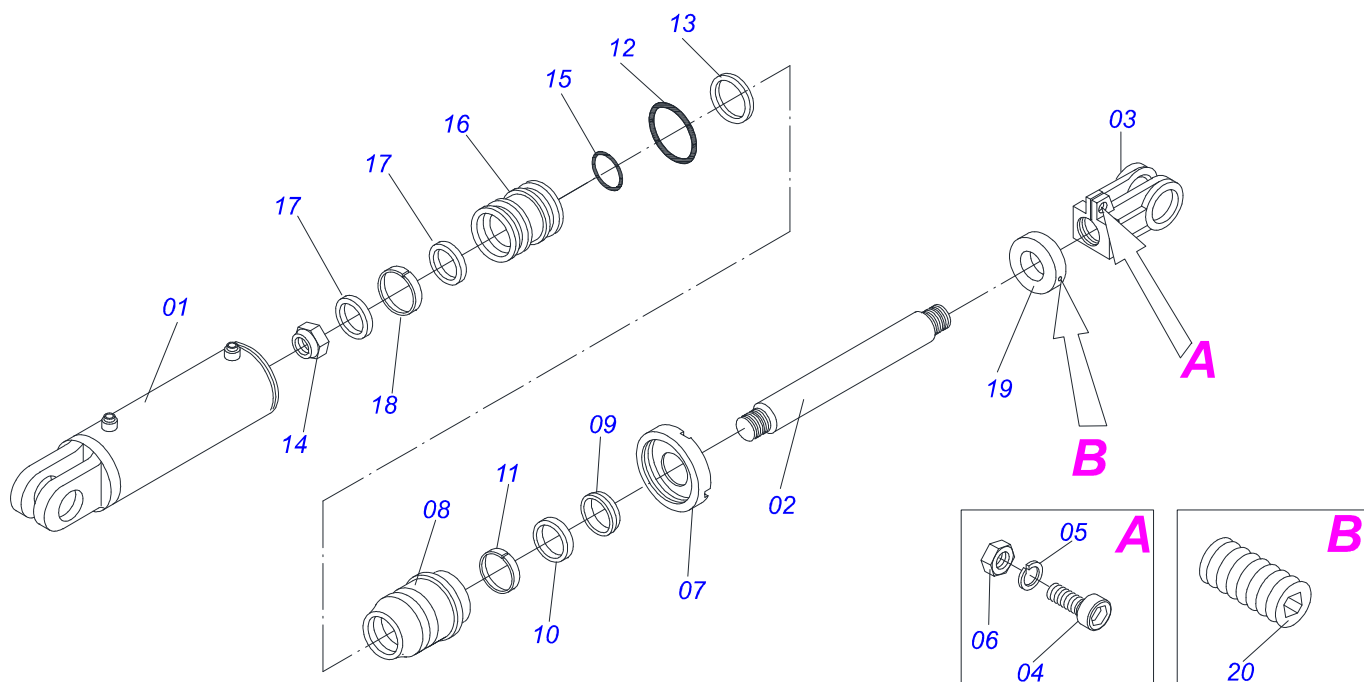

Item	Code	Description	See page	QT
01	0511066480	85,72 X 430 CYLINDER CASE		01
02	0521016677	1.75" X 17.5" TURNBUCLE		01
03	0502040747	32.54 CLEVIS CLAMP		01
04	0503011094	3/8" X 2" BOLT		01
05	0503010025	3/8" SPRING WASHER		01
06	0503010026	3/8" NUT		01
07	0502010993	DETACHABLE COVER		01
08	0502010781	RING SUPPORT		01
09	0503010761	D-1750 SCRAPER RING		01
10	0503010990	GASKET		01
11	0503010949	W2-2000-500 PK RING G.E		01
12	0503010976	2-336 N 3006-9B O'RING		01
13	0503011060	8-336 BACK-UP RING		01
14	0503010063	1" SELF-ALIGNING NUT		01
15	0503010042	2-214 N 3006-9B O'RING		01
16	0502011847	1.7" X 3.4" PISTON		01
17	0503012509	GASKET		02
18	0503010948	W4-3346-590 PK RING G.E		01
19	0511018115	1.8" X 0.1" 0.7" BUSHING		01
20	0503011148	3/8" X 1/2" BOLT		01