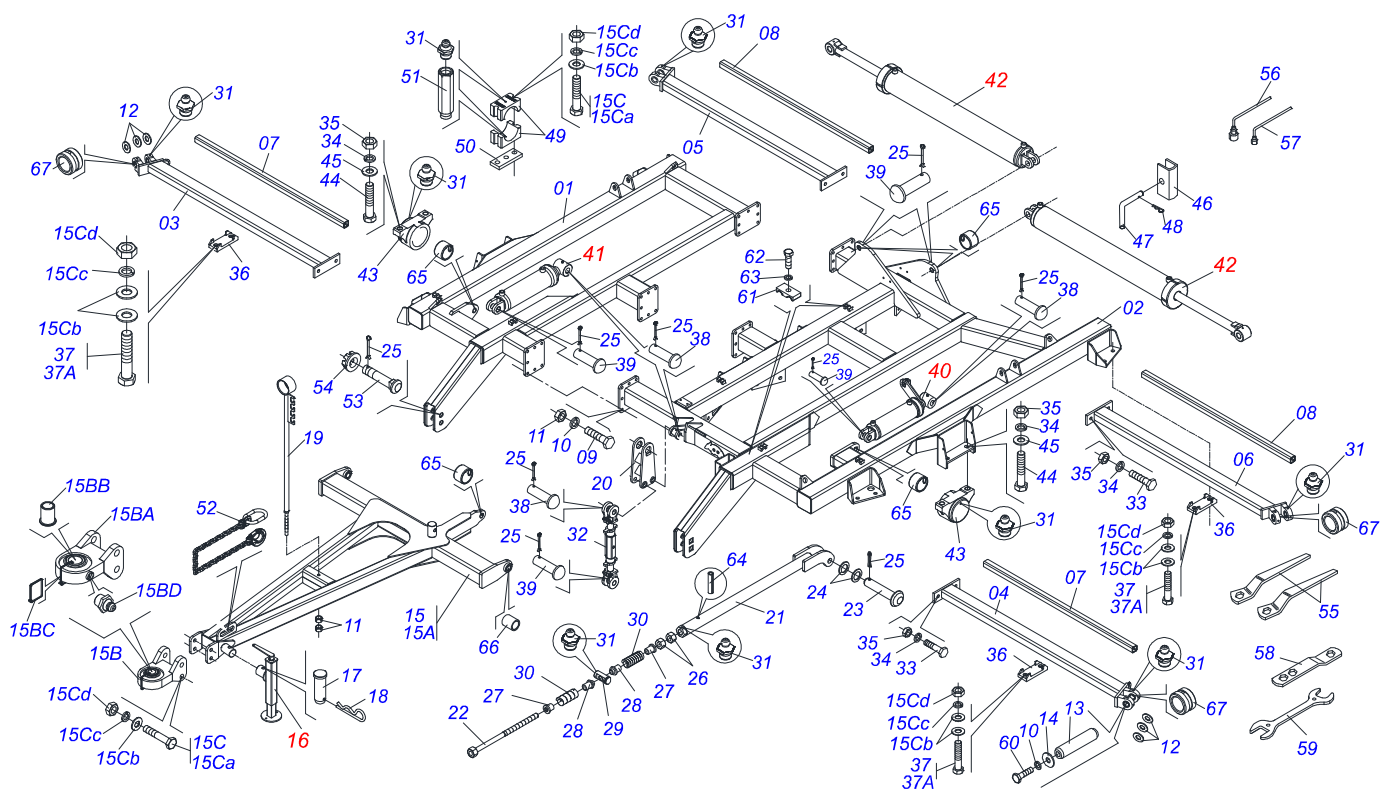

Item	Code	Description	See page	QT
01	0511068428	CENTRAL FRAME		01
02	0511068431	RIGHT FRONT SIDE FRAME		01
03	0511068429	RIGHT SIDE FRAME		01
04	0511068430	LEFT SIDE FRAME		01
05	0511068461	REAR FRAME		01
06	0511068460	REAR FRAME		01
07	0551014696	TUBE		02
08	0551014700	TUBE		02
09	0501010125	3/4" X 2-1/2" BOLT		21
10	0503010023	3/4" SPRING WASHER		29
11	0503010014	3/4" NUT		23
12	0551014246	WASHER SPACER		12
13	0551013583	COUPLING SHAFT		04
14	0511016162	FLAT WASHER		08
15	0501057675	DRAWBAR		01
15A	0511068427	DRAWBAR		01
15B	0511068234	TRACTOR HITCH		01
15C	0511045704	1 UNC X 9 CS GTLD-F BOLT ASSY		06
15Ca	0501010064	1" X 9" BOLT		06
15Cb	0521013252	FLAT WASHER		22
15Cc	0503011438	SPRING WASHER		14
15Cd	0501010059	1.5/8 NUT		14
16	0511048088	DRAWBAR JACK	13	01
17	0561014251	COUPLING SHAFT		01
18	0503030012	HAIR PIN		01
19	0501040257	3/4 X 1200 HOSE HOLDER A		01
20	0501064760	ROCKER ARM		01
21	0511068241	ADJUSTMENT BAR		01
22	0501069398	CRANK		01
23	0521010544	1.2" X 4.9" COUPLING SHAFT		01
24	0501017779	32 X 60 X 4.75 FLAT WASHER		02