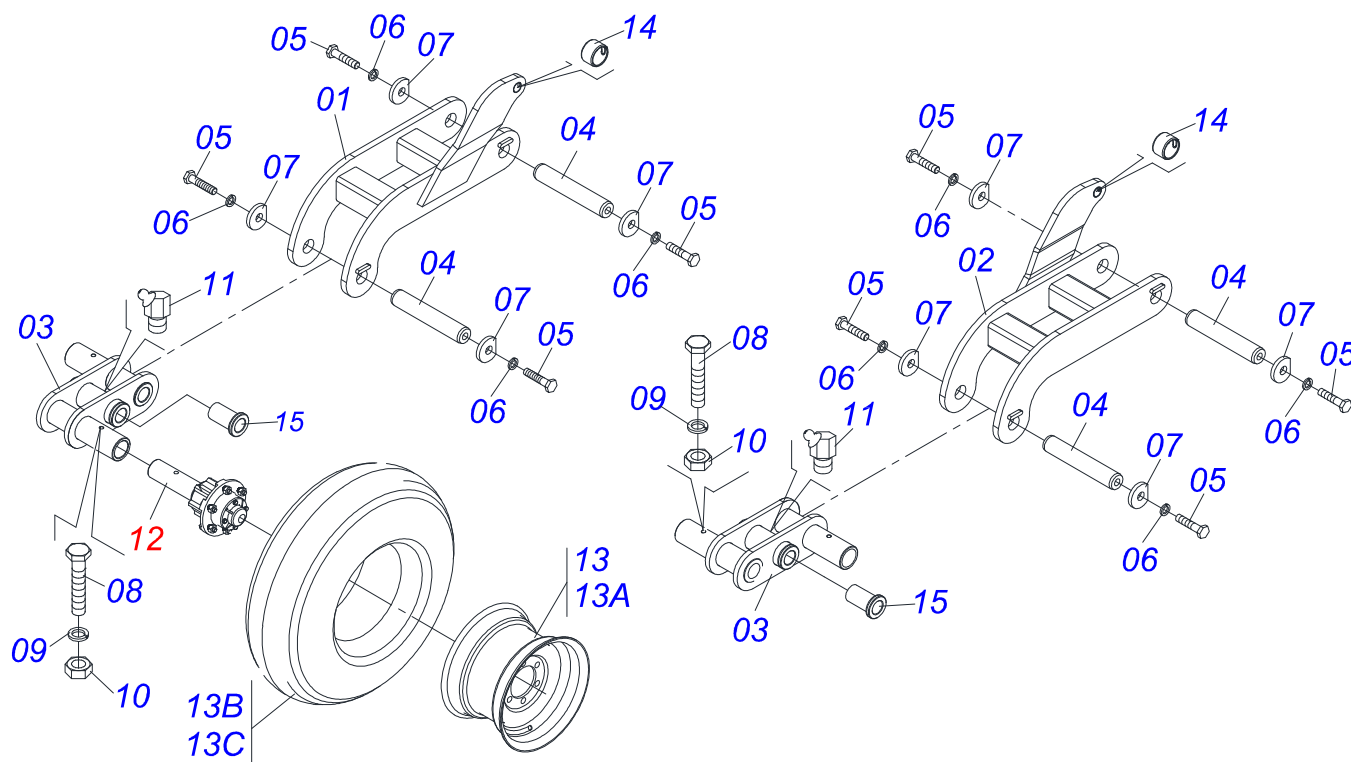

Item	Code	Description	See page	QT
00	0501057673	RIGHT LATERAL CARRYING-WHEELS		01
00A	0501057674	LEFT LATERAL CARRYING-WHEELS		00
01	0511069795	RIGHT SIDE CARRYING-WHEELS		01
02	0511069796	LEFT SIDE CARRYING-WHEELS		00
03	0511069790	ROCKER		01
04	0551019516	COUPLING SHAFT		02
05	0503011250	1" X 2" BOLT		04
06	0503010012	1" SPRING WASHER		04
07	0551019512	LOCK WASHER		04
08	0503010706	SCREW 1/2 UNC X 4.1/2 C S G.5 ZN		02
09	0503010019	1/2" SPRING WASHER		02
10	0503010060	1/2" NUT		02
11	0503010003	1845 GREASE FITTING		01
12	0511045580	CARRYING WHEEL HUB ASSY	23	02
13	0503060181	WHEEL AND TIRE		02
13A	0503011468	WEEL		02
13B	0503010858	CANVAS TIRE		02
13C	0503010860	CAMARA AR 11L 15		02