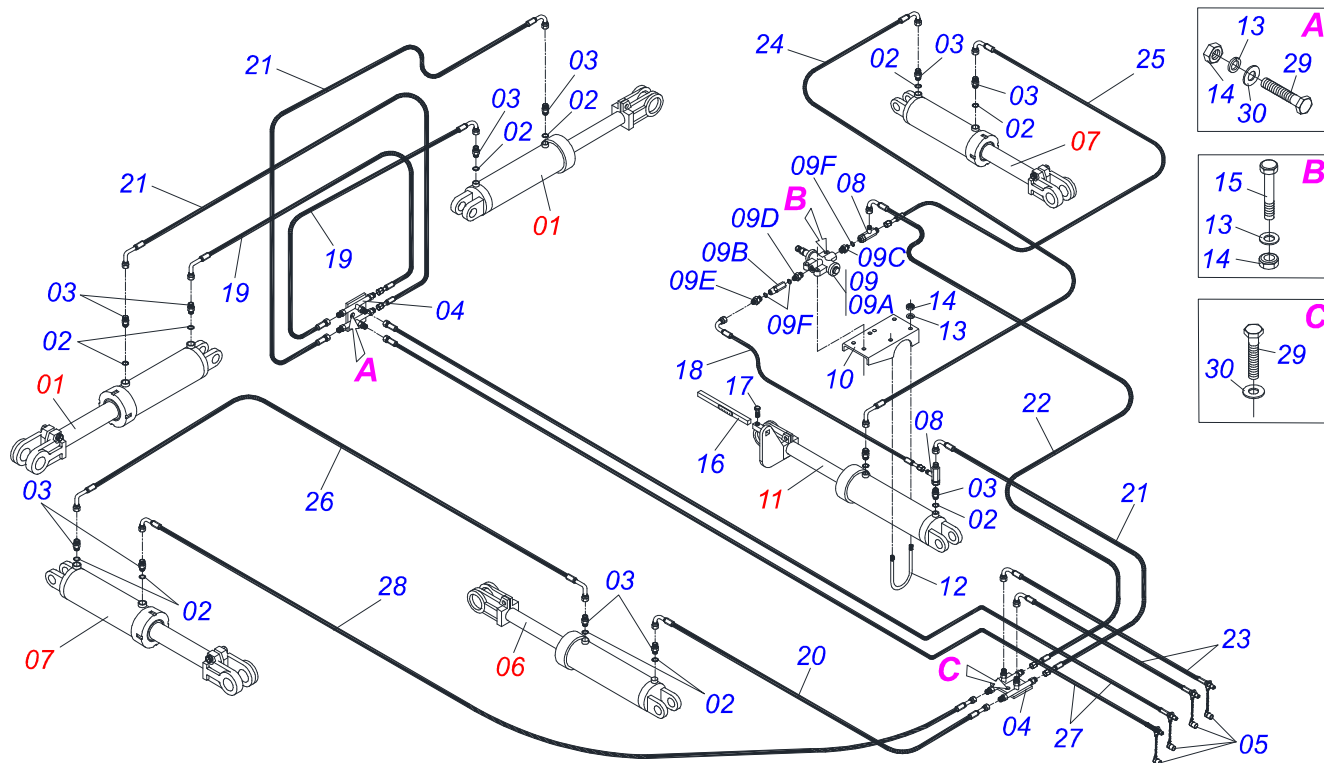

Item	Code	Description	See page	QT
01	0511045827	HYDRAULIC CYLINDER 50.8 X 127 X 1292 X 933		02
02	0503010190	2-114 N 3006-9B O'RING		12
03	0501010617	3/4" NIPPLE		12
04	0501068706	DOUBLE CONNECTION		02
05	0501053834	MALE QUICK COUPLER WITH CAP - 1/2 NPT		04
06	0511047972	HYDRAULIC CYLINDER	16	01
07	0511043611	HYDRAULIC CYLINDER	14	02
08	0503011968	3/4" 8R6X-S T ADAPTER WITH SWIVEL NUT		02
09	0511045705	VALVE ASSEMBLY		01
09A	0503014462	VALVE LIMITER COURSE		01
09B	0503014463	VALVE RETAINING		01
09C	0551014611	NIPPLE R3/4 NPT X 3/4 UNF X 55		01
09D	0571012017	1/2" NIPPLE		01
09E	0571012012	1/2" NIPPLE		01
09F	0503010045	O'RING		03
10	0521060343	FIXER SUPPORT VALVE		01
11	0511047971	HYDRAULIC CYLINDER	15	01
12	0551019514	3/8 FASTENER		02
13	0503010025	3/8" SPRING WASHER		09
14	0503010026	3/8" NUT		09
15	0503011268	3/8" X 2-1/2" BOLT		03
16	0501058414	ADJUSTMENT AXLE		01
17	0501018535	1/2 X 1 BOLT		01
18	0501080375	3/8 X 23.6" TR-TC HOSE ASSY		01
19	0501081259	3/8 X 870 TR-TC HOSE ASSY		02
20	0501080436	HOSE 3/8 X 1500 TR-TC		01
21	0501080419	3/8 X 82.6" TR-TC HOSE ASSY		03
22	0501080342	TR-TR HOSE ASSY		01
23	0501080878	3/8 X 4200 TC-TM HOSE ASSY		02
24	0501081257	TC-TC HOSE ASSY		01
25	0501081255	TR-TC HOSE ASSY		01