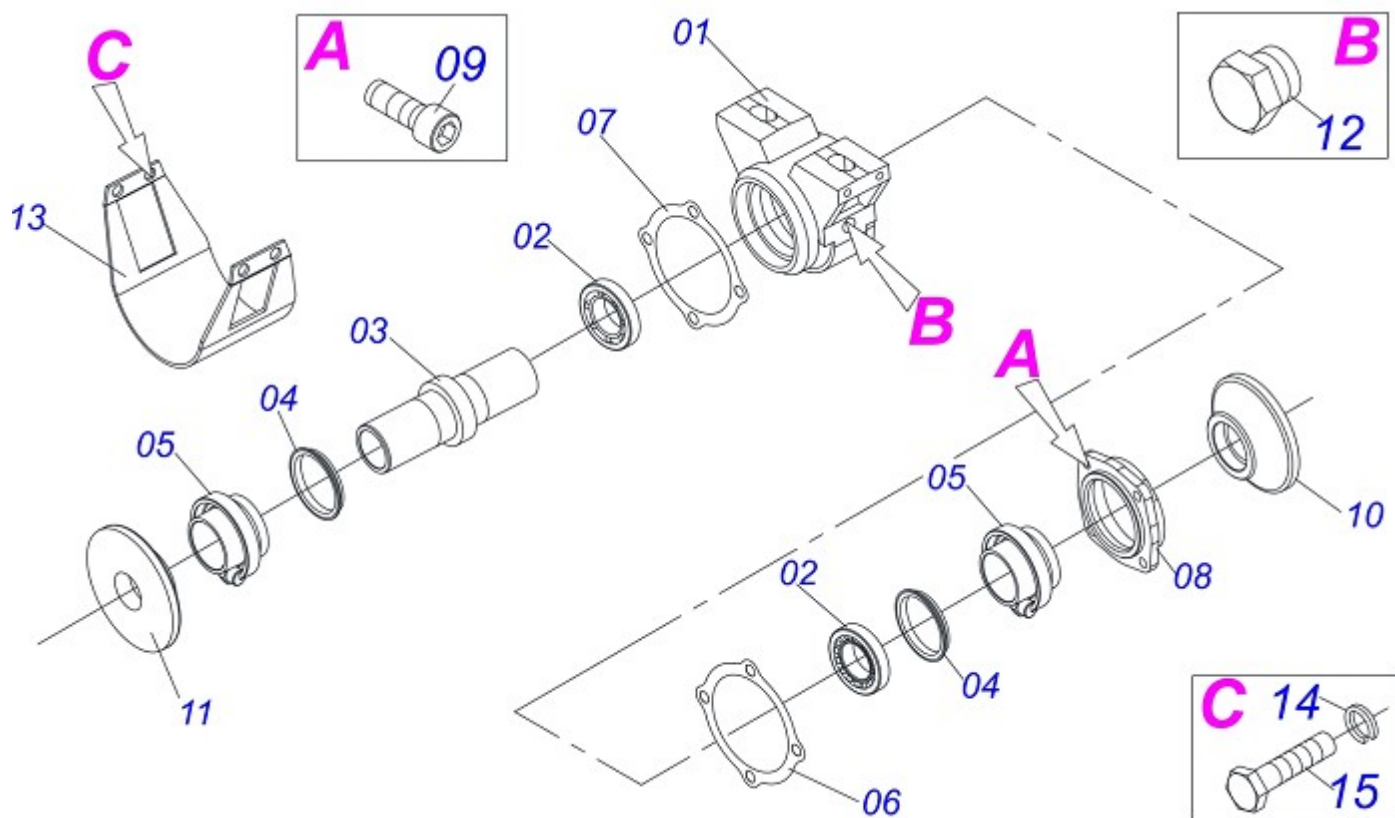

Item	Code	Description	
00	0501043029	AGR DM OL 225X 1.1/2 BEARING ASSY	01
01	0502010717	HOUSING DM	01
02	0503013269	368 CONE	02
03	0503013268	362A CAP	02
04	0502040444	AXLE	01
05	0503030026	SEAL # LP JB-253	02
06	0502010731	SEAL RETAINER	02
07	0503030013	4.4" X 3.5" X 0.004" JOINT	02
08	0503030684	4.4" X 3.5" X 0.004" JOINT	01
09	0502020424	HOUSING CAP DM	01
10	0503010134	3/8" X 1" BOLT	04
11	0502010694	OUTER FLANGE	01
12	0502010715	INNER FLANGE	01
13	0503010856	3/8" OIL PLUG	02
14	0511010829	BEARING GUARD	01
15	0503011443	3/8" SPRING WASHER	04
16	0503010256	3/8" X 3/4" BOLT	04