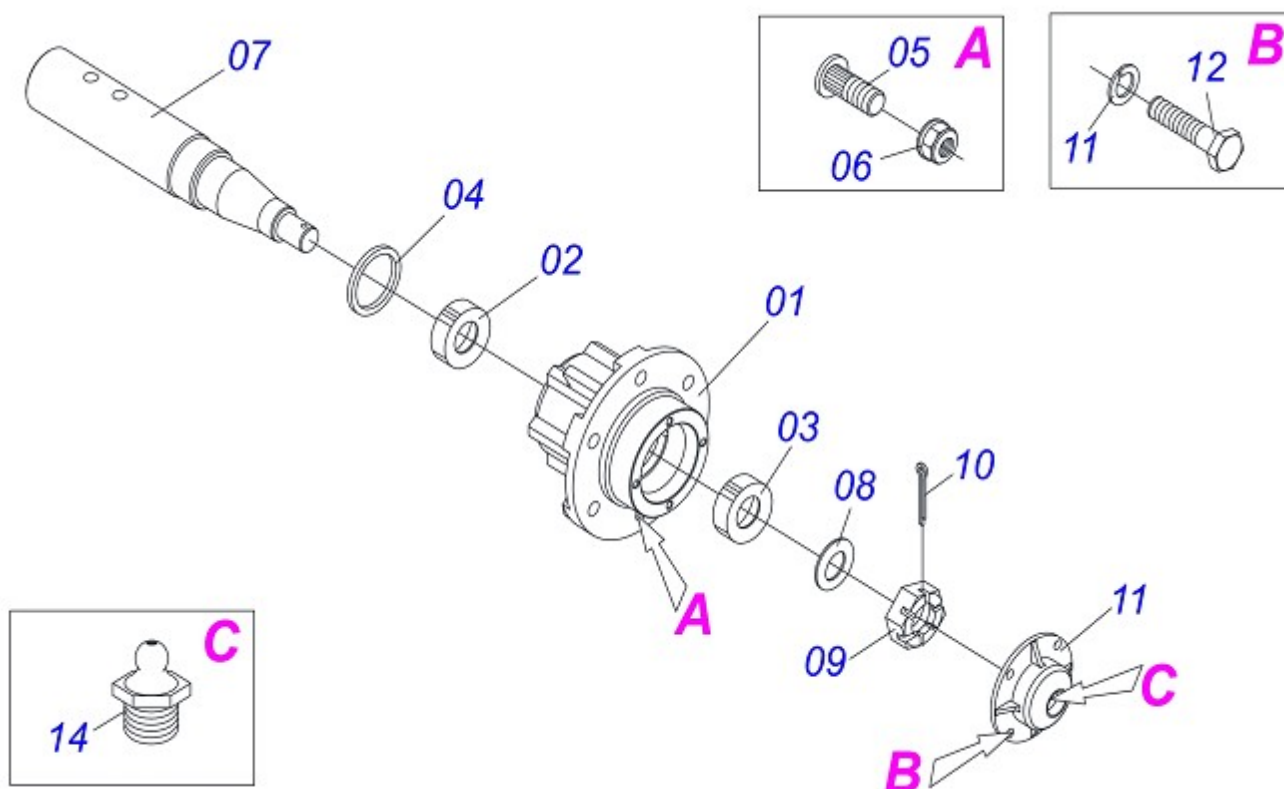

Item	Code	Description	
00	0511045580	CARRYING WHEEL HUB ASSY	01
01	0502011121	CARRYING WHEEL HUB	01
02	0503010006	32210 ROLLER BEARING	01
03	0503010037	30207 ROLLER BEARING	01
04	0503012928	SEAL 5985-GB	06
05	0501010127	9/16" X 1-7/8" LUG BOLT	06
06	0503010035	9/16" CONIC NUT	01
07	0541015259	63,40 X 366 AXLE	01
08	0501016545	FLAT WASHER	01
09	0503830009	1" X 0.9" CASTLE NUT	01
10	0503010297	5/32" X 1.1/4" COTTER PIN	01
11	0502020591	COVER	01
12	0503010295	5/16" X 5/8" BOLT	04
13	0503011444	5/16" SPRING WASHER	04
14	0503010002	GREASE FITTING	01