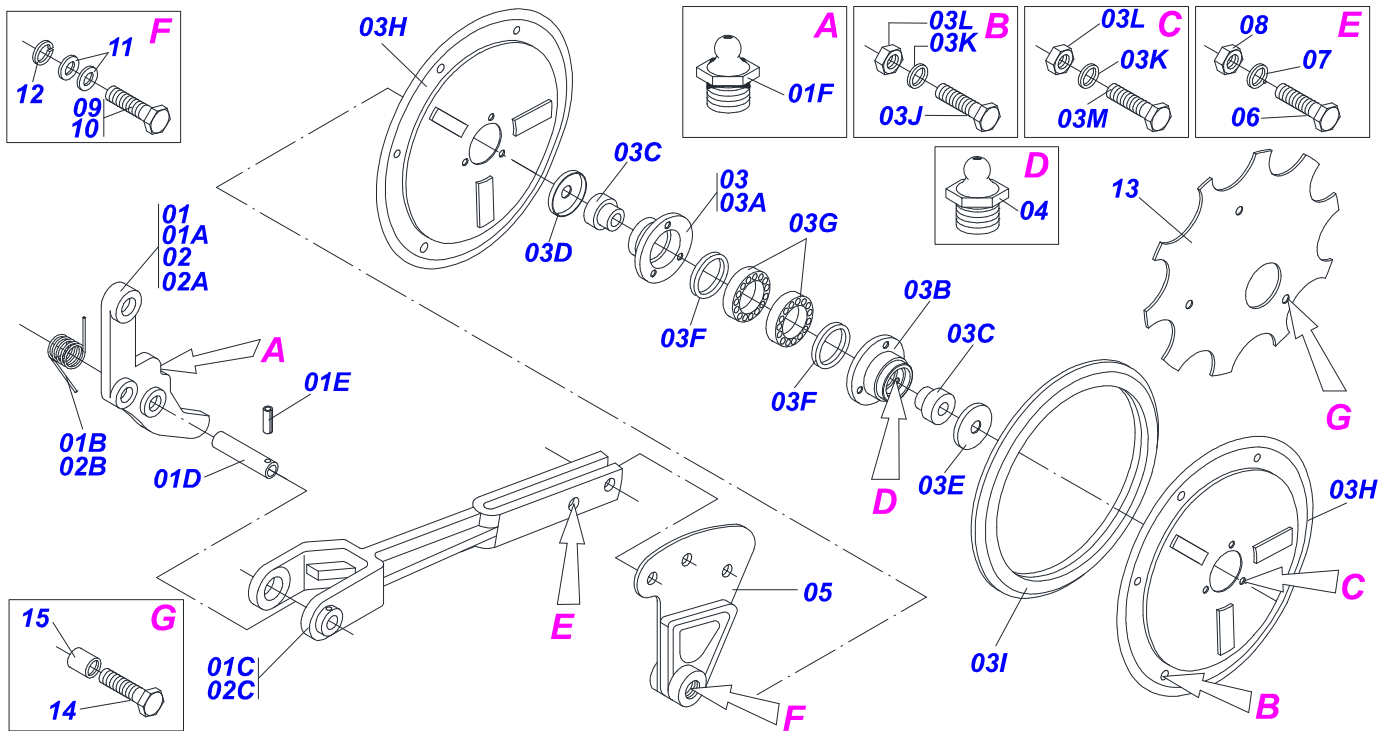

Item	Code	Description	QT
00	0501055213	RIGHT V PRESS SISTEM ASSY	01
00A	0501055214	LEFT V PRESS SISTEM ASSY	01
00B	0501054700	RIGHT V COMP SISTEM ASSY	01
00C	0501054701	LEFT V COMP SISTEM	01
01	0501056267	RH V PRESS SISTEM COMPL.	01
01A	0502011066	PRESS WHEELS ARM SUPPORT	01
01B	0503030883	RIGHT TORSION SPRING	01
01C	0502012021	WHELL RIGHT ARM ASSY	01
01D	0531017415	1" X 4.72" AXLE JOINT	02
01E	0503010839	03"X 0.6" SPRING PIN	02
01F	0503010002	1800 GREASE FITTING	02
02	0501056268	LF PRESS SISTEM ASSY	01
02A	0502011067	LEFT PRESS WHEELS ARM SUPPORT	01
02B	0503030882	LEFT TORSION SPRING	01
02C	0502012022	WHELL LEFT ARM ASSY	01
03	0501052908	PRESS WHEELS ASSY	02
03A	0502011919	PRESS WHEEL HUB	01
03B	0502011877	PRESS WHEEL HUB	01
03C	0502011877	PRESS WHEEL HUB	01
03D	0521018921	DUST CLOAK	01
03E	0521016316	DUST CLOAK	01
03F	0503012734	SEAL 01556 BR	02
03G	0503010269	6204 BALL BEARING	02
03H	0521018928	PRESS WHEEL RIM	02
03I	0503031421	DEPTH CONTROL WHEEL RUBBER BAND	01
03J	0503010295	5/16" X 5/8" BOLT	06
03K	0503010179	SPRING WASHER	09
03L	0503010337	5/16" NUT	09
03M	0503010178	5/16" X 7/8" BOLT	03
04	0503010691	1/4" GREASE FITTING	01
05	0502012353	PRESS WHEELS FIXER ASSY	01
06	0503010849	3/8" X 1-1/2" BOLT	02
07	0503010025	3/8 SPRING WASHER	02