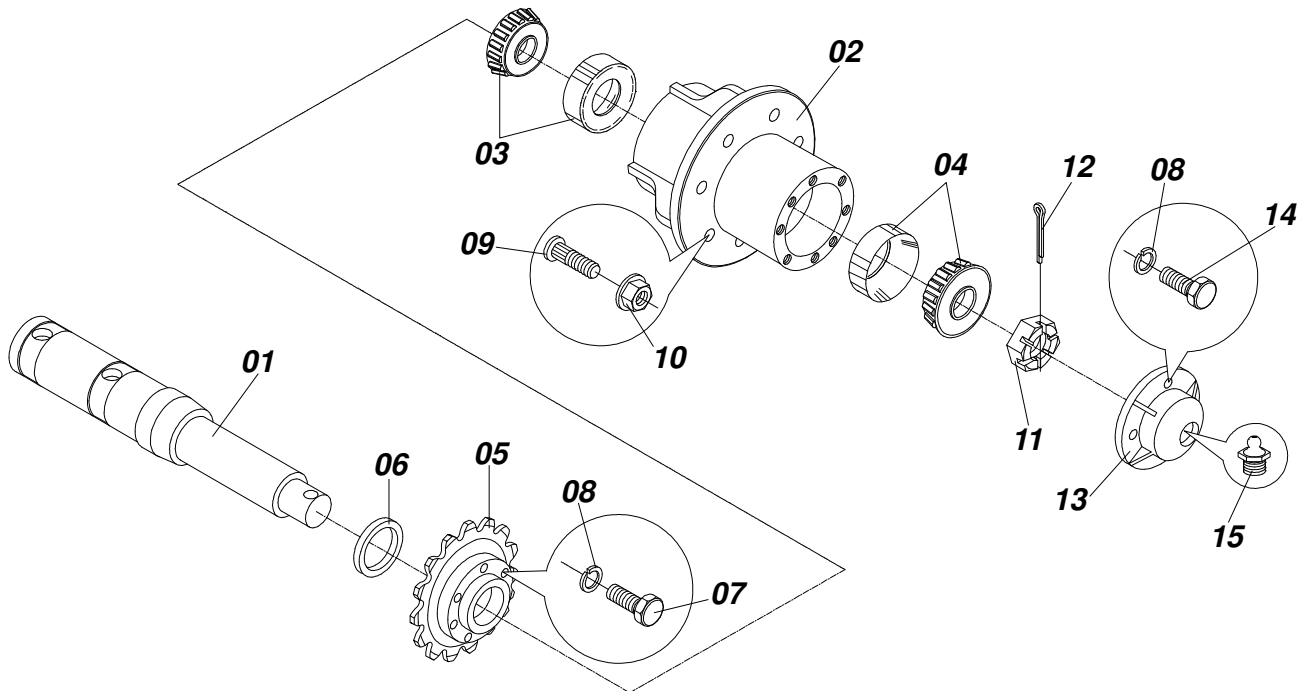

Item	Code	Description	QT
01	0551017196	CARRYING WHEEL AXLE	01
02	0502011064	CARRYING WHEEL HUB	01
03	0503010008	ROLAMENTO 3780/37203	01
04	0503010328	25590/25523 ROLLER BEARING	01
05	0511069145	GEAR W/ FLANGE	01
06	0503010086	SEAL 0009B-B	01
07	0503010397	5/16" X 1-3/4" BOLT	08
08	0503010179	SPRING WASHER	12
09	0503012655	5/8" X 2-3/8" WHEEL BOLT	08
10	0501010630	1.1/2" CASTLE NUT	01
11	0503010010	1/4" X 2.1/2" COTTERPIN	01
12	0502020592	COVER	01
13	0503010295	5/16" X 5/8" BOLT	04
14	0503010002	1800 GREASE FITTING	01