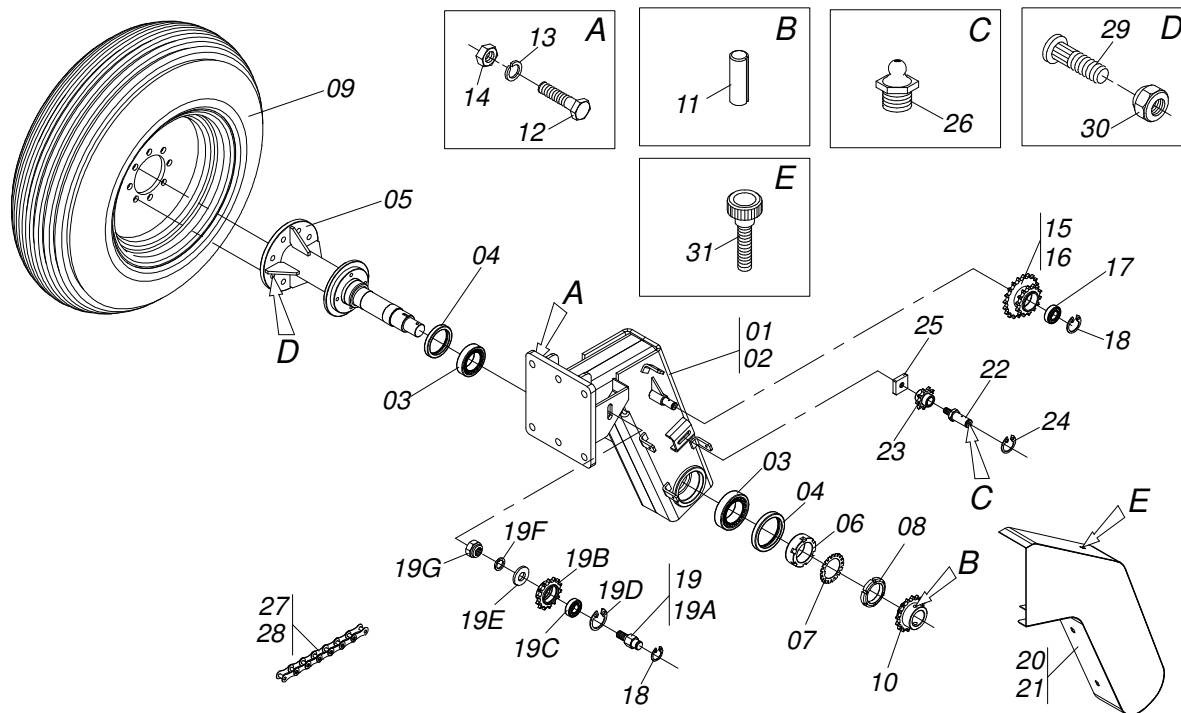

Item	Code	Description	DIR ESQ
00	0511046142	RH CARRYING WHEELS ASSY	01 00
00A	0511046143	LH CARRYING WHEELS ASSY	00 01
01	0511068754	RH CARRYING WHEELS	01 00
02	0511068755	LEFT CARRYING WHEELS	00 01
03	0503013453	SKF 33011 ROLLER BEARING	02 02
04	0503010086	SEAL 0009B-B	02 02
05	0511069015	CARRYNG WELLS W/ FLANGE AXLE	01 01
06	0551015763	LOCK NUT M 50 X 1,5 X 25,5	01 01
07	0503014547	LOCK WASHER	01 01
08	0503014546	LOCK NUT	01 01
09	0503061680	WHEEL AND TIRE ASSY 12L	01 01
10	0511068806	WHEEL TOOTH 16Z P5/8 ROD SDA RT17	01 01
11	0503011877	0.3" X 2.4" SPRING PIN	01 01
12	0501010125	3/4" X 2-1/2" BOLT	12 12
13	0503010023	SPRING WASHER	12 12
14	0503010014	3/4" NUT	12 12
15	0511068784	DOUBLE GEAR	01 00
16	0511068783	DOUBLE GEAR	00 01
17	0503012846	6004 ROLLER BEARING	02 02
18	0503010258	501020 CLAMPING RING (FOR AXLE)	04 04
19	0501057732	CHAIN TENSIONER	01 01
19A	0551015744	CHAIN TIGHTENER AXLE	01 01
19B	0511068785	14Z GEAR	01 01
19C	0503012846	6004 ROLLER BEARING	01 01
19D	0503011184	502040 CLAMPING RING (FOR AXLE)	01 01
19E	0501012140	FLAT WASHER	01 01
19F	0503010027	SPRING WASHER	01 01
19G	0503012795	5/8" HEX SELF ADJUSTING NUT	01 01
20	0511068813	RH CHAIN COVER	01 00
21	0511068855	CHAIN COVER	00 01
22	0551016065	TENSIONER CHAIN	01 01
23	0503031806	9Z X P 5/8" GEAR	01 01
24	0503010302	501019 SEAL RING	01 01