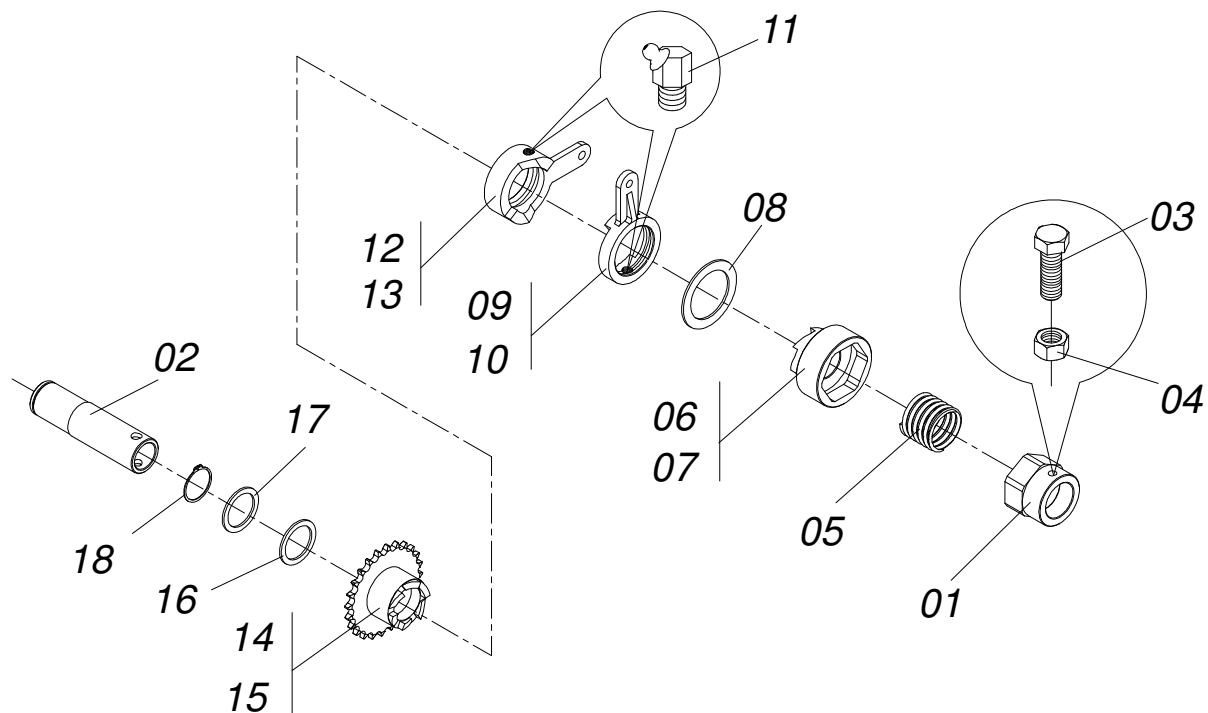

Item	Code	Description	QT
00	0511045981	RH TRANSMISSION DRIVING ASSY	01
00A	0511045982	LH TRANSMISSION DRIVING ASSY	01
01	0502011996	SLLEVE FIXER	01
02	0521017590	GUIDE AXLE	01
03	0503030678	1/2"X1-1/2"BOLT	01
04	0503010060	1/2" NUT	01
05	0503030553	2.3"X 2.5"X 0.2"COMPRESSION SPRING	01
06	0502012009	DRIVING AXLE RIGHT FOLLOWER	01
07	0502011995	LH DRIVING AXLE FOLLOWER	01
08	0501019734	FLAT WASHER	02
09	0502010710	RIGHT CAM, SMALLER	01
10	0502010720	RIGHT CAM, SMALLER	01
11	0503010003	1845 GREASE FITTING	02
12	0502010711	RIGHT CAM,LARGER	01
13	0502010721	LEFT CAM,LARGER	01
14	0511068765	GEAR 24Z	01
15	0511068764	GEAR 24Z	01
16	0501019735	FLAT WASHER	01
17	0521017593	FLAT WASHER	01
18	0503010542	501045 CLAMPING RING (FOR AXLE)	01