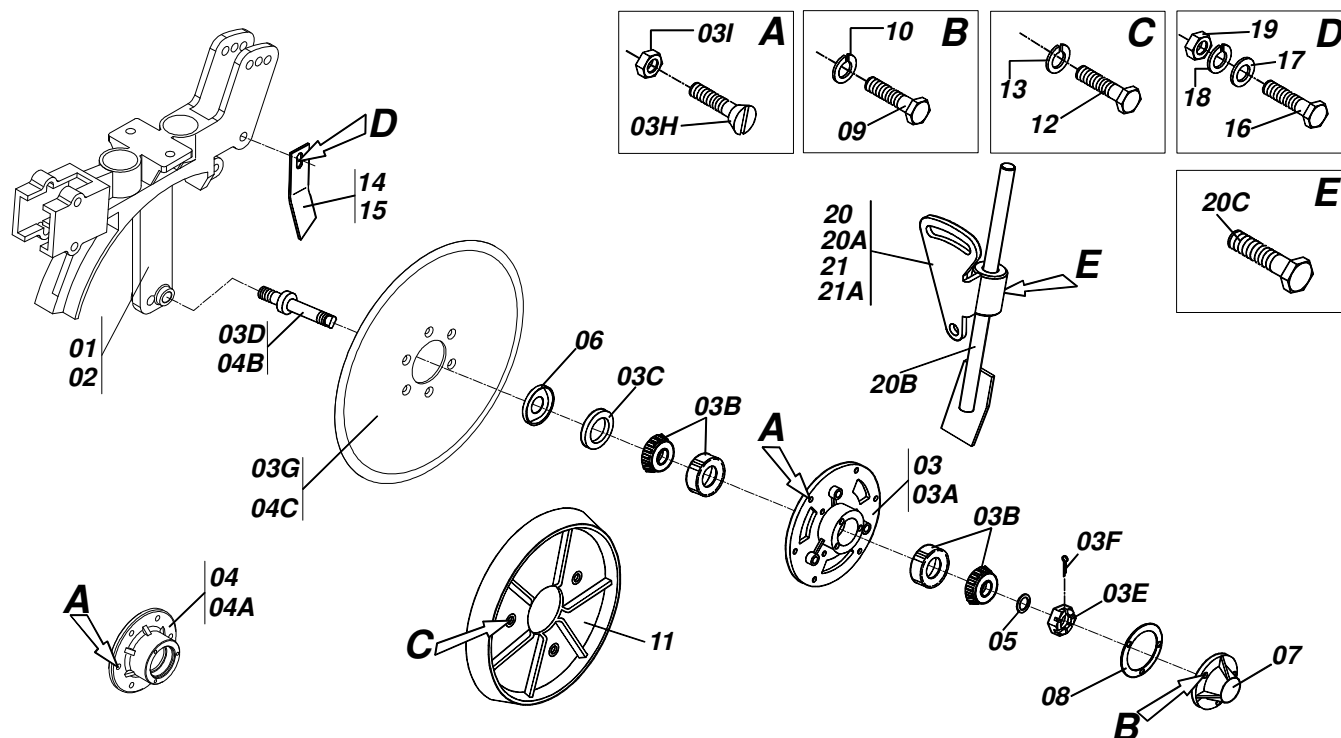

Item	Code	Description	DIR ESQ
00	0501057237	RIGHT 15 X 15 UNAL DOUBLE-DISC ASSY	01 00
00A	0501057238	RIGHT 15 X 15 UNAL DOUBLE-DISC	01 00
01	0502012114	15"X15" RIGHT DOUBLE DISC SUPPORT	01 00
02	0502012115	15"X15" LEFT DOUBLE DISC SUPPORT	00 01
03	0501054151	RIGHT DOUBLE DISC COULTER BOX	01 01
03A	0502011933	DOUBLE DISC COULTER BOX	01 00
03B	0503010598	30204 BALL BEARING	02 02
03C	0503011112	SEAL 02376-BRG	01 01
03D	0521019154	RIGHT DOUB DISC HUB	01 00
03E	0503030282	3/4" CASTLE NUT	01 01
03F	0503010257	1/8" X 1" COTTERPIN	01 01
03G	0603022024	15" X 0.2" C1,2 PLAIN COULTER BLADE	01 00
03H	0503010546	5/16" X 7/8" BOLT	09 09
03I	0503010337	5/16" NUT	09 06
04	0501054168	LEFT UNAL DOBLE-DISC BOX ASSY	01 01
04A	0502011930	DOUBLE DISC COULTER BOX	00 01
04B	0521019148	LEFT DOUBLE DISC HUB	00 01
04C	0603022042	13" X 0.12" PLAIN COULTER BLADE	00 01
05	0511015098	FLAT WASHER	02 02
06	0511011927	DUST CLOAK	02 02
07	0521019178	COVER DEPTH	02 02
08	0503030757	2.9" X 2" X 0.02" JOINT	02 02
09	0503014729	1/4" UNF X 1/2" BOLT	06 06
10	0503011441	SPRING WASHER	06 06
11	0502020574	ROD STOP	01 01
12	0503010256	3/8" X 3/4" BOLT	03 03
13	0503010025	3/8 SPRING WASHER	04 04
14	0531013568	RIGHT DOUBLE DISC SCRAPER	01 01
15	0531013569	LEFT DOUBLE-DISC SCRAPER	01 01
16	0503010751	C3/8" X 1.1/4" HEX BOLT G.5	01 01
17	0501010984	FLAT WASHER	02 02
18	0503010026	3/8" NUT	01 01
19	0501055387	RIGHT SCRAPER SUPPORTE	01 01