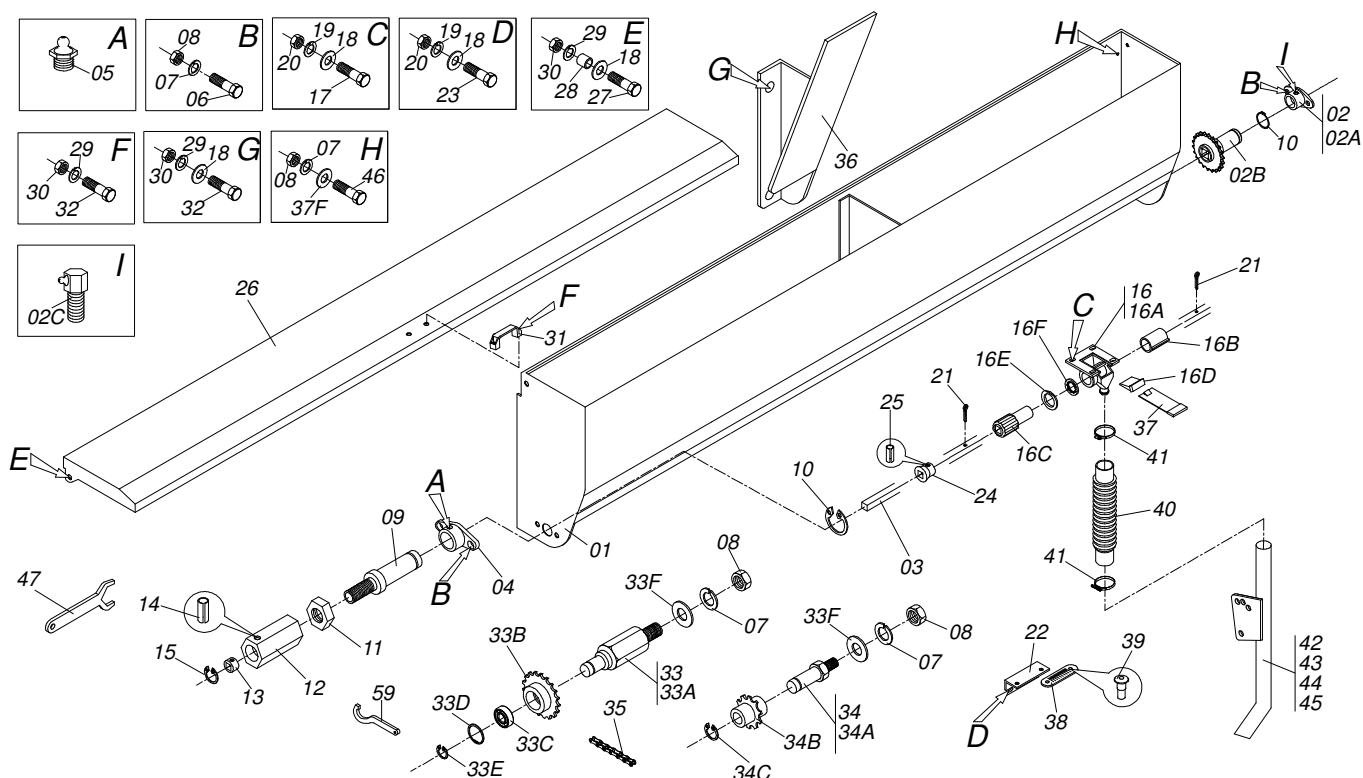

Item	Code	Description	QT
01	0511068815	FINE SEED BOX	01
02	0501057734	BEARING TRANSMISSION FINE SEED	01
02A	0502010901	FINE SEED BOX AGRICULTURAL BEARING	01
02B	0511068807	REEL TRANSMISSION FINE SEED	01
02C	0503010004	1890 GREASE FITTING	01
03	0551016041	SEED BOX FINE AXLE	01
04	0502010901	FINE SEED BOX AGRICULTURAL BEARING	01
05	0503010002	1800 GREASE FITTING	01
06	0503010237	3/8" X 1" BOLT	04
07	0503010025	3/8 SPRING WASHER	10
08	0503010026	3/8" NUT	10
09	0502040795	SEED BOX BEARING REEL	01
10	0503010406	501025 CLAMPING RING (FOR AXLE)	02
11	0531015347	RIGHT SEED FINE REGULACION	01
12	0531015345	LEFT SEED FINE ADJUSTMENT	01
13	0502011081	3/8" Q AXLE PULLER SLEEVE	01
14	0503010838	0.1" X 0.8" SPRING PIN	01
15	0503011335	502024 CLAMPING RING (FOR AXLE)	01
16	0503060150	FINE SEED DISTRIBUTOR	17
17	0503010519	1/4" X 5/8" BOLT	68
18	0501010694	FLAT WASHER	76
19	0503010143	SPRING WASHER	70
20	0503010144	1/4" NUT	70
21	0503010140	1/8" X 3/4" COTTERPIN	34
22	0531018938	SEED FINE SCALE SUPPORT	01
23	0503010282	1/4" X 3/4" BOLT	02
24	0503032076	SMALLER DOSADOR	01
25	0503010838	0.1" X 0.8" SPRING PIN	01
26	0511068817	BOX COVER FINE SEED	02
27	0503010421	5/16" X 1-1/2" BOLT	04
28	0521011116	COVER PIVOT BUSHING	04
29	0503010179	SPRING WASHER	10
30	0503010337	5/16" NUT	10