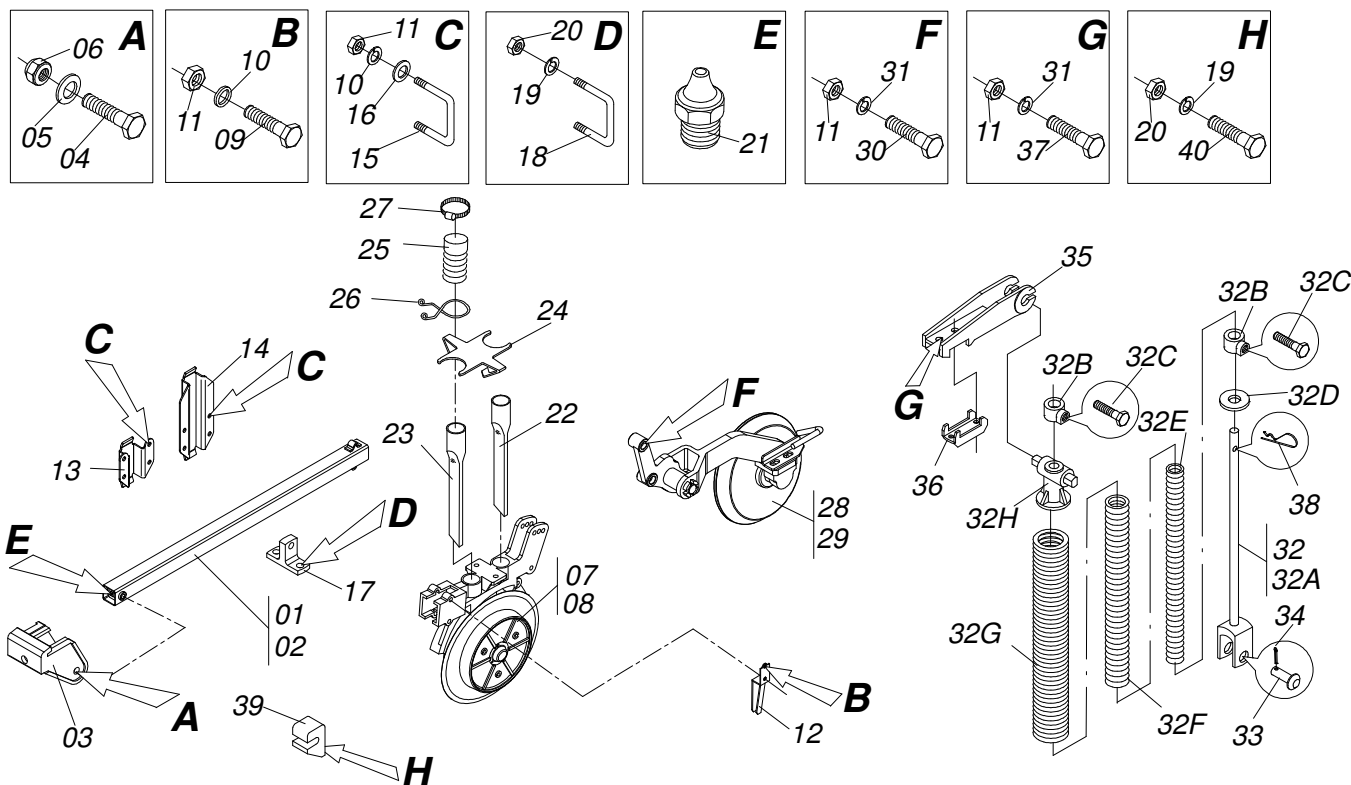

Item	Code	Description	QT
00	0501057777	ROW LARGER SUPPORT	01
00A	0501057778	LH ROW LARGER SUPPORT	01
00B	0501057779	RH ROW SMALLER SUPPORT	01
00C	0501057780	LH ROW SMALLER SUPPORT	01
00D	0501057781	ROW LARGER SUPPORT	01
00E	0501057782	LH ROW LARGER SUPPORT	01
01	0511068707	TRIPLE DISC SUPPORT	01
02	0511064373	SMALLER TRIPLE DISC SUPPORT	01
03	0502010978	SUPPORT FIXER	01
04	0501017315	5/8" X 124 BOLT	01
05	0501012140	FLAT WASHER	01
06	0503010811	5/8" UNF SELF ADJUSTING NUT	01
07	0501057237	RIGHT 15 X 15 UNAL DOUBLE-DISC ASSY	01
08	0501057238	RIGHT 15 X 15 UNAL DOUBLE-DISC	01
09	0503010547	1/2" X 4" BOLT	02
10	0503011440	SPRING WASHER	02
11	0503010060	1/2" NUT	04
12	0511065789	FRONT PROTECTOR	01
13	0511068726	170 SPACER ROW	02
14	0511068725	170 SPACER ROW	01
15	0541014458	R 1/2" UNC X 3" X 3.5" FASTENER	02
16	0501010937	FLAT WASHER	04
17	0502040190	SPRING FIXER SUPPORT	01
18	0521010666	5/8" UNC X 3.7" X 3" FASTENER	19
19	0503010027	SPRING WASHER	03
20	0503010013	5/8" NUT	03
21	0503010691	1/4" GREASE FITTING	01
22	0503030520	SEED SOCKET	01
23	0503030483	FERTILIZER SOCKET	01
24	0551011060	SOCKET LOCK FERTILIZER/SEED	01
25	0503014252	2" X 2" HOSE	02
26	0503031076	2" HOSE CLAMP	02
27	0503010246	CLAMP	02