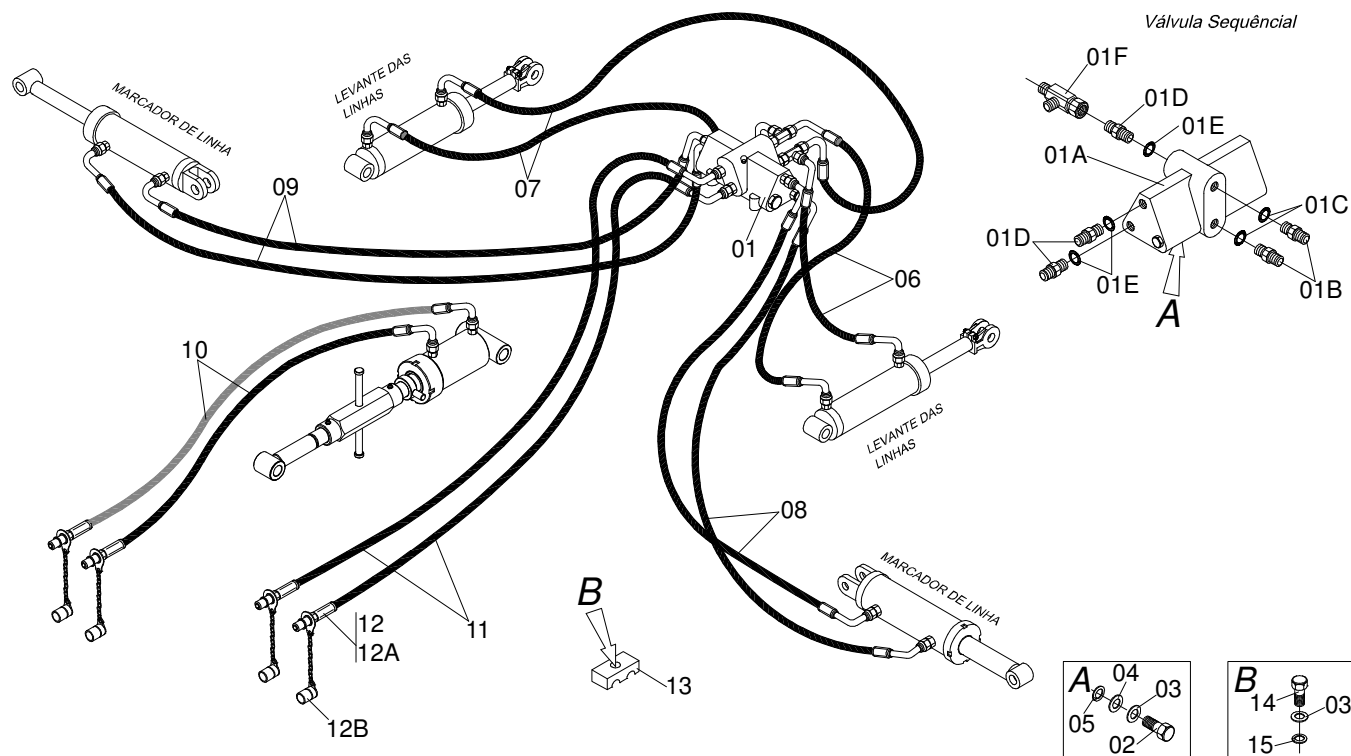

Item	Code	Description	QT
01	0501057806	SEQUENCE VALVE	01
01A	0503060132	VDFS-002 T SEQUENCCEL VALVE	01
01B	0501010617	3/4" NIPPLE	02
01C	0503010190	2-114 N 3006-9B O'RING	02
01D	0501012109	3/4" X 9/16" NIPPLE	06
01E	0503011036	2-111 N 3006-9B O'RING	06
01F	0503011968	T ADAPTOR WITH GIRAT	02
02	0503010421	5/16" X 1-1/2" BOLT	02
03	0501010984	FLAT WASHER	06
04	0501010694	FLAT WASHER	02
05	0503010179	SPRING WASHER	02
06	0501080524	3/8 X 1100 TC-TC HOSE ASSY	02
07	0501081282	MANGUERA 3/8" X 1550 TC-TC	02
08	0501080393	3/8 X 2200 TC-TC HOSE	02
09	0501080747	3/8 X 2900 TC-TC HOSE ASSY	02
10	0501080473	3/8" X 120" TC-TM HOSE	02
11	0501080365	3/8" X 137" HOSE	02
12	0501053834	MALE QUICK COUPLING AGRICULTURAL WITH	04
12A	0503011627	QUICK CONNECTION (MALE) AGR 1/2 NPT	04
12B	0503011882	QUICK CONNECTION COVER	04
13	0502010477	UPPER CLIP	04
14	0503010849	3/8" X 1-1/2" BOLT	04
15	0503010025	3/8 SPRING WASHER	04