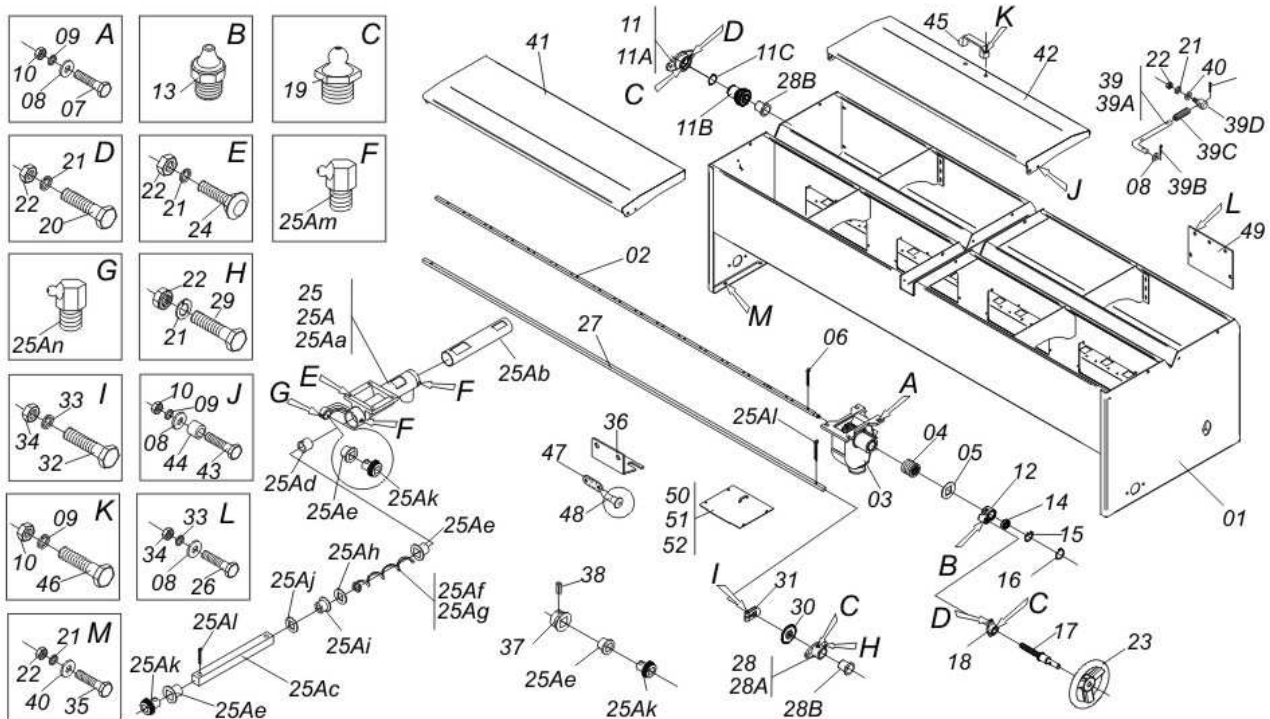

Item	Code	Description	QT
00	0511046173	BOX FERTILIZER SEED ASSY	01
01	0511068814	BOX FERTILIZER SEED	01
02	0551015853	BOX SEED AXLE	01
03	0503032990	SEED DISTRIBUTOR BOX	17
04	0503032421	1.3" X .8" X 0.1" SPRING	17
05	0541015361	FLAT WASHER	34
06	0503010257	1/8" X 1" COTTERPIN	34
07	0503011953	5/16" X 1" BOLT	68
08	0501010694	FLAT WASHER	100
09	0503010179	SPRING WASHER	84
10	0503010337	5/16" NUT	84
11	0501057733	BEARING SEED TRANSMISSION	01
11A	0501110359	OUTER BEARING ASSY	02
11B	0511068753	REEL	01
11C	0503010372	501050 CLAMPING RING (FOR AXLE)	02
12	0502012325	SEED REG BEARING	01
13	0503010691	1/4" GREASE FITTING	01
14	0503012882	BALL BEARING	02
15	0503011945	503050 CLAMPING RING (FOR AXLE)	01
16	0503012104	501015 CLAMPING RING (FOR AXLE)	01
17	0551015750	HANDLE SPINDLE	01
18	0502012456	BEARING	01
19	0503010002	1800 GREASE FITTING	05
20	0503010237	3/8" X 1" BOLT	04
21	0503010025	3/8 SPRING WASHER	80
22	0503010026	3/8" NUT	80
23	0503013434	SEED REGULACION HANDLE	01
24	0501011643	3/8 X 1"BOLT	68
25	0501043280	DISTRIBUTOR FERTILIZER	17
25A	0501047198	DISTRIBUTOR FERTILIZER ASSY	17
25Aa	0502020469	DISTRIBUTOR FERTILIZER	17
25Ab	0511013789	FERTILIZER TUBE	17
25Ac	0501019851	DISTRIBUTOR FERTILIZER AXLE	17