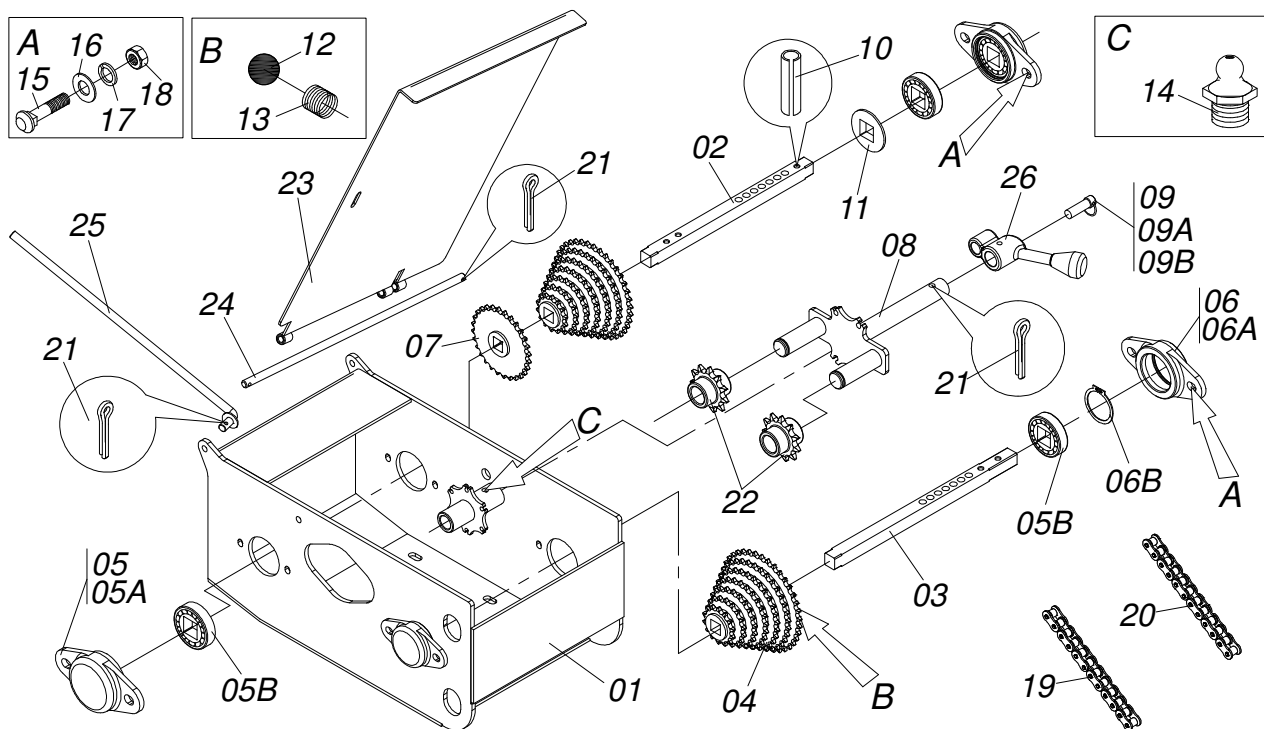

Item	Code	Description	QT
01	0511068811	GEAR BOX SUPPORT	01
02	0551015894	DRIVEN AXLE	01
03	0551015895	DRIVEN AXLE	01
04	0511064680	FERTILIZER SIST AXLE CONE	02
05	0501056271	GEAR BOX CLOSE BEARINGONE	03
05A	0502012310	GEAR BOX CLOSE BEARING	03
05B	0503011410	ROLLER BEARING	04
06	0501056444	BEARING WITH BALL BEARING	01
06A	0502011697	BEARING OF THE GEAR BOX	01
06B	0503011105	SEAL RING	01
07	0511064536	28Z GEAR	01
08	0511060392	CHAIN TENSIONER	01
09	0501048790	AXLE WITH LINK ASSY	01
09A	0521012476	GEAR BOX LEVER AXLE	01
09B	0503031369	LINK	01
10	0503010292	0.2" X 1.6" SPRING PIN	05
11	0521018630	1.4" X SQUARE 0.8" WASHER	02
12	0503012389	1/2 BALL	02
13	0503031512	0.4" X 0.1" X 2" X 0.6" SPRING	02
14	0503010002	1800 GREASE FITTING	01
15	0503011953	5/16" X 1" BOLT	08
16	0501010694	FLAT WASHER	08
17	0503010179	SPRING WASHER	08
18	0503010337	5/16" NUT	08
19	0503012204	40-1 CHAIN X 82 LINK + RED	01
20	0503012772	40-1 CHAIN X 80 LINK + REDECTION	01
21	0503010140	1/8" X 3/4" COTTERPIN	04
22	0503031805	11Z 1/2" GEAR	02
23	0511068757	GEAR BOX COVER	01
24	0551015918	ROD GEAR BOX LOCK SPRING	01
25	0511068759	GEAR BOX COVER SPRING	01
26	0502011758	REAR TENSIONER LEVER	01