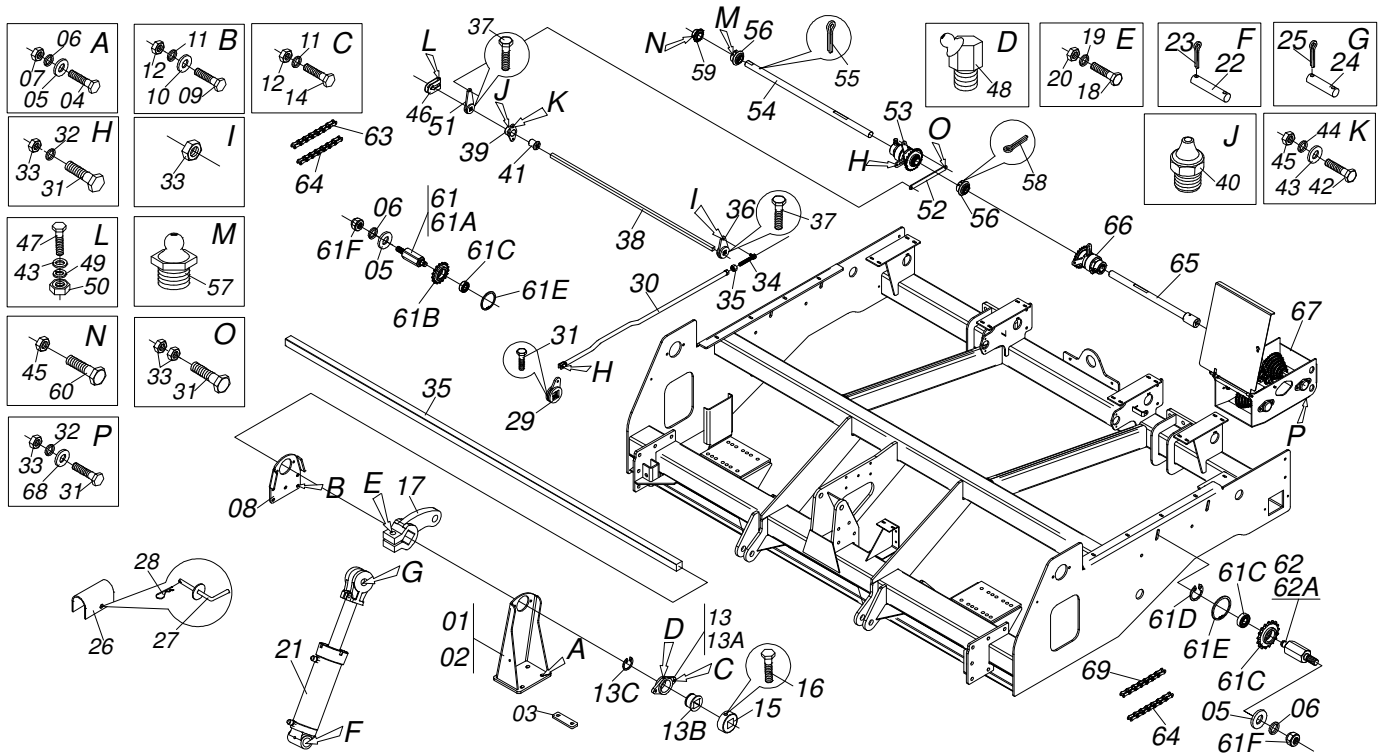

Item	Code	Description	QT
01	0511062130	MIDDLEMAN BEARING RIGHT SUPPORT	01
02	0511062131	MIDDLEMAN BEARING LEFT SUPPORT	01
03	0531012149	CHOCK BEARING	04
04	0503010233	5/8" X 2-1/2" BOLT	08
05	0501012140	FLAT WASHER	12
06	0503010027	SPRING WASHER	12
07	0503010013	5/8" NUT	09
08	0551015770	CENTRAL SUPPORT BEARING	01
09	0503011082	C1/2" X 1.3/4" BOLT	05
10	0511017302	FLAT WASHER	10
11	0503010019	1/2" SPRING WASHER	15
12	0503010060	1/2" NUT	15
13	0501052968	AGRICULTURAL BEARING ASSY	05
14	0503010920	1/2" X 1.1/2" BOLT	10
15	0502011925	AXLE FIXER LOCK	02
16	0503010395	1/2" X 1-1/4" BOLT	02
17	0502011921	HYDRAULIC CYLINDER PIVOT SUPPORT	02
18	0503012334	3/4" UNC X 3.1/2" BOLT	02
19	0503010023	SPRING WASHER	02
20	0503010014	3/4" NUT	02
21	0511041210	1.75" X 3.4" X 17.6" X 7" HYDRAULIC CYLINDER	02
22	0521019210	1.25" X 10.15" AXLE	02
23	0503010523	1/4" X 2" COTTERPIN	04
24	0521019604	0.9" X 3.7" COUPLING SHAFT	02
25	0503010571	1/4" X 1.1/2" COTTERPIN	04
26	0521019208	TRANSPORT LOCK	02
27	0501068994	0.3" X 3.1" LOCK PIN	02
28	0503030168	HAIR PIN	02
29	0511068823	FRONT RATCHET CONTROL	01
30	0511068782	DISASSEMBLE RATCHET TUBE	01
31	0503010751	C3/8" X 1.1/4" HEX BOLT G.5	11
32	0503010025	3/8 SPRING WASHER	07
33	0503010026	3/8" NUT	17