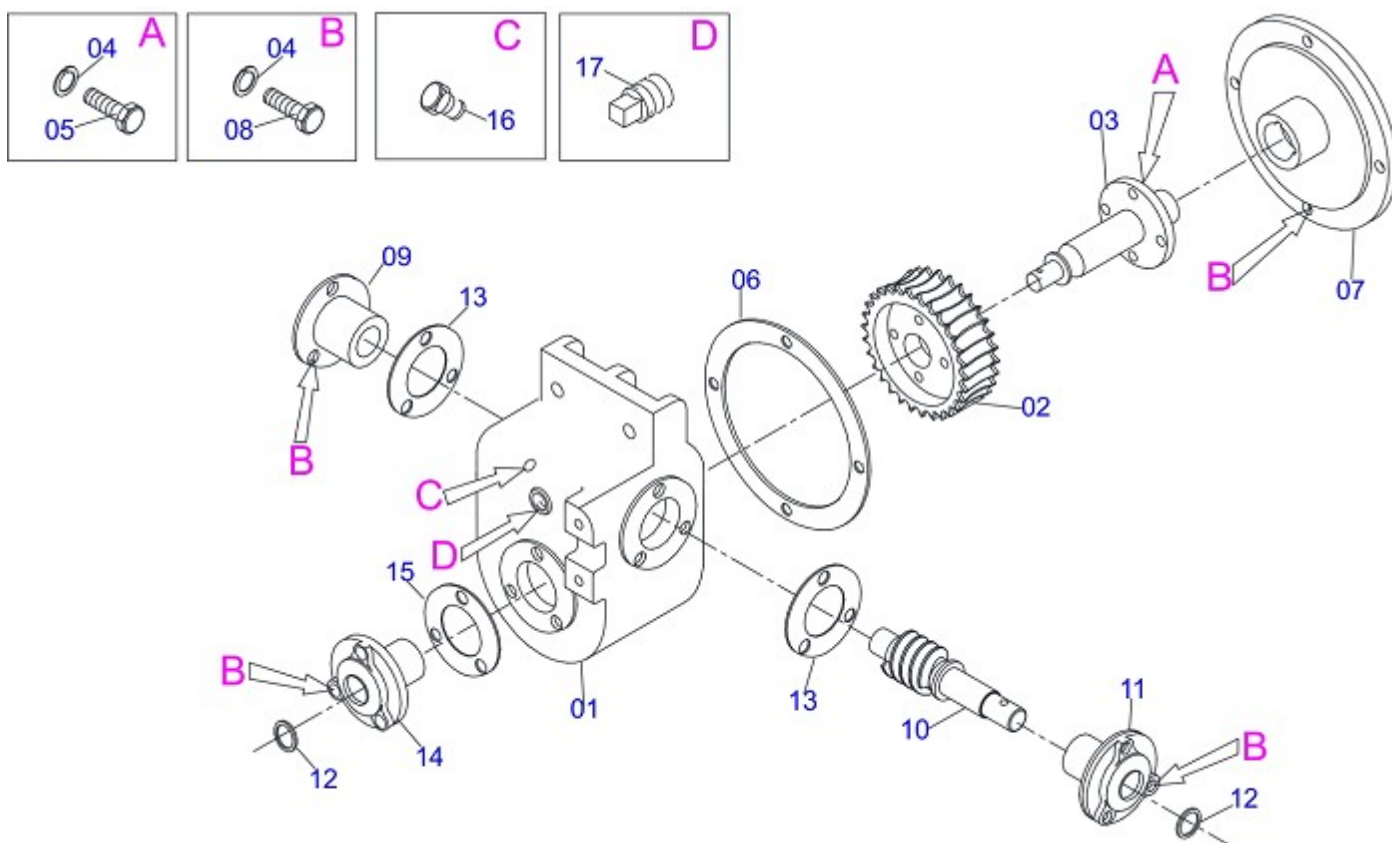

Item	Code	Description	QT
00	0511040626	REDUCTION	01
01	0502020105	REDUCTION BOX	01
02	0502011557	23Z GEAR	01
03	0502012008	1.4" FLANGE AXLE	01
04	0503010025	3/8" SPRING WHASHER	17
05	0503010237	3/8" X 1" HEX BOLT G5	04
06	0503030063	7,1" X 5,6" X 0,01" JOINT	02
07	0502020103	GEAR LARGER COVER	01
08	0503010751	3/8" X 1.1/4" HEX BOLT G.5	13
09	0502020100	COVERS WT HOLE BLIND ENDLESS THREAD	01
10	0521012280	THREAD	01
11	0502020099	COVERS HOLE PASSER ENDLESS THREAD	01
12	0503010077	SEAL 00284-BR	02
13	0503030062	3.9" X 2.5" X 0,01" JOINT	04
14	0502020101	GEAR SMALLER COVER	01
15	0503030061	3,5" X 1,9" X 0,01" JOINT	02
16	0511017907	1/8" BSPT X 6 PLUG	01
17	0503010856	3/8" OIL PLUG	01