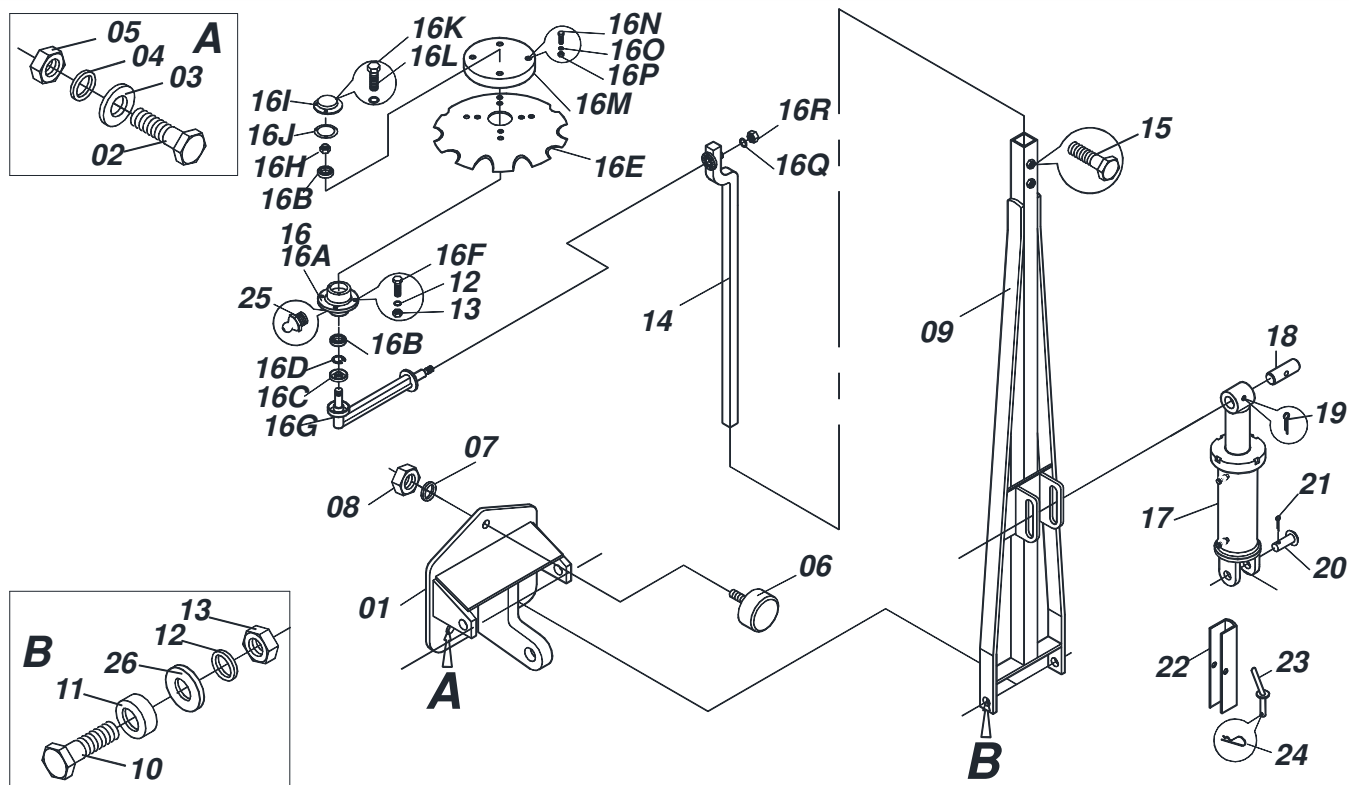

Item	Code	Description	See page
01	0511065449	ROW MARKER ARM SUPPORT	02
02	0501010098	3/4" UNC BOLT	08
03	0501012140	FLAT WASHER	08
04	0503010023	3/4" SPRING WASHER	08
05	0503010014	3/4" NUT	08
06	0503011070	BEATER	02
07	0503010019	1/2" SPRING WASHER	02
08	0503010060	1/2" NUT	02
09	0511063760	ROW MARKER ARM	02
10	0503011067	5/8" X 2-1/2" BOLT	04
11	0521010479	SLEEVE ARTICULATION	04
12	0503010027	5/8" SPRING WASHER	04
13	0503010013	5/8" NUT	04
14	0501066949	1235 TURNBUCKLE	02
15	0503010962	5/8" X 1-1/4" BOLT	04
16	0501053840	ROW MARKER DISC	02
16A	0502012077	MARKER ARM DISC HUB	01
16B	0503010598	30204 BALL BEARING	02
16C	0503011112	SEAL 02376-BRG	01
16D	0503011105	SEAL RING	01
16E	0602023094	DR16X3 C36AFPAFR73+4FR+4FR D474 10R	01
16F	0503010358	5/16" X 5/8" BOLT	04
16G	0511063375	ROW MARKER DISC AXLE	01
16H	0503010878	5/8" SELF ALIGNING NUT	01
16I	0521019178	COVER DEPTH	01
16J	0503030757	2.9" X 2" X 0.02" JOINT	01
16K	0503010298	1/4" X 1/2" BOLT	03
16L	0503011441	SPRING WASHER	03
16M	0501069226	ROW MARKER ROD STOP	01
16N	0501011778	3/8" X 2-1/2" BOLT	04
16O	0503010025	3/8" SPRING WASHER	04