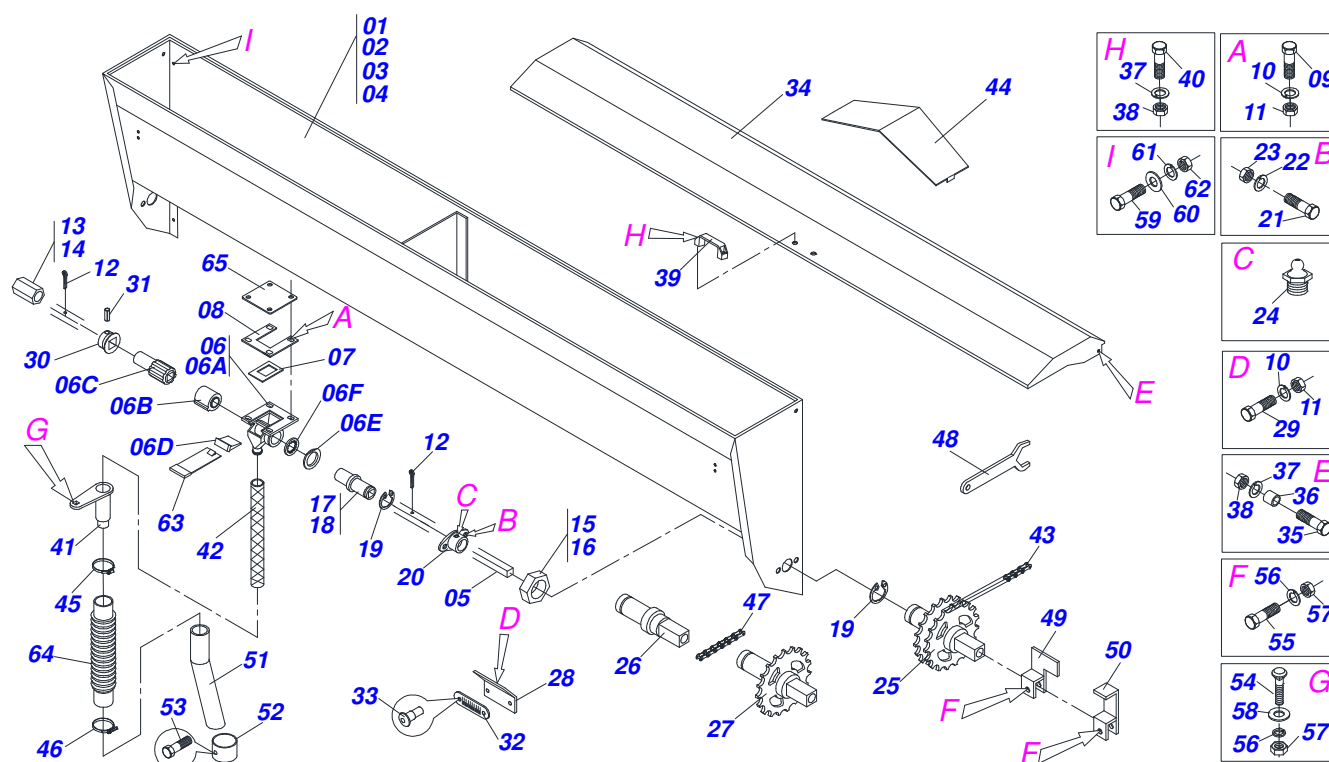

Item	Code	Description	See page
00	0501056015	RIGHT REAR FINE SEED BOX ASSY	01 00
000	0909092984	FINE SEED BOX	
00A	0501056016	LH REAR FINE SEED BOX ASSY	01 00
00B	0501056017	RIGHT FRONT FINE SEED BOX ASSY	01 00
00C	0501056018	LEFT REAR FINE SEED BOX ASSY	00 01
01	0511066416	RIGHT REAR FINE SEED BOX ASSY	01 00
02	0511066418	LH REAR FINE SEED BOX ASSY	00 01
03	0511066414	LEFT REAR FINE SEED BOX ASSY	01 00
04	0511066415	LEFT REAR FINE SEED BOX ASSY	00 01
05	0541015955	AXLE FINE SEED BOX	02 02
06	0503060150	FINE SEED DISTRIBUTOR	15 15
06A	0503030706	PASTURE SEED DISTRIBUTOR BOX	15 15
06B	0503030705	ROTOR GUIDES	15 15
06C	0503030701	ROTOR	15 15
06D	0503030702	DISTRIBUTOR BOX SEAL	15 15
06E	0503030704	MOBILE WASHER SUPPORT SLEEVE	15 15
06F	0503030703	ROTOR WHASHER	15 15
07	0541014816	SEED FLOW SWITCH BASE	15 15
08	0541014818	SEED FLOW SWITCH GUIDE	15 15
09	0503013815	1/4" X 5/8" BOLT	64 64
10	0503010143	1/4" SPRING WASHER	68 68
11	0503010144	1/4" NUT	68 68
12	0503010140	1/8" X 3/4" COTTERPIN	30 30
13	0531015344	RIGHT SEED FINE ADJUSTMENT	02 01
14	0531015345	LEFT SEED FINE ADJUSTMENT	00 01
15	0531015346	RIGHT SEED FINE REGULACION	02 01
16	0531015347	RIGHT SEED FINE REGULACION	00 01
17	0531014838	RIGHT SEED FINE BEARING REEL	02 00
18	0531014837	RIGHT SEED FINE BEARING REEL	00 02
19	0503011335	502024 CLAMPING RING (FOR AXLE)	03 04
20	0502010901	FINE SEED BOX AGRICULTURAL BEARING	04 04