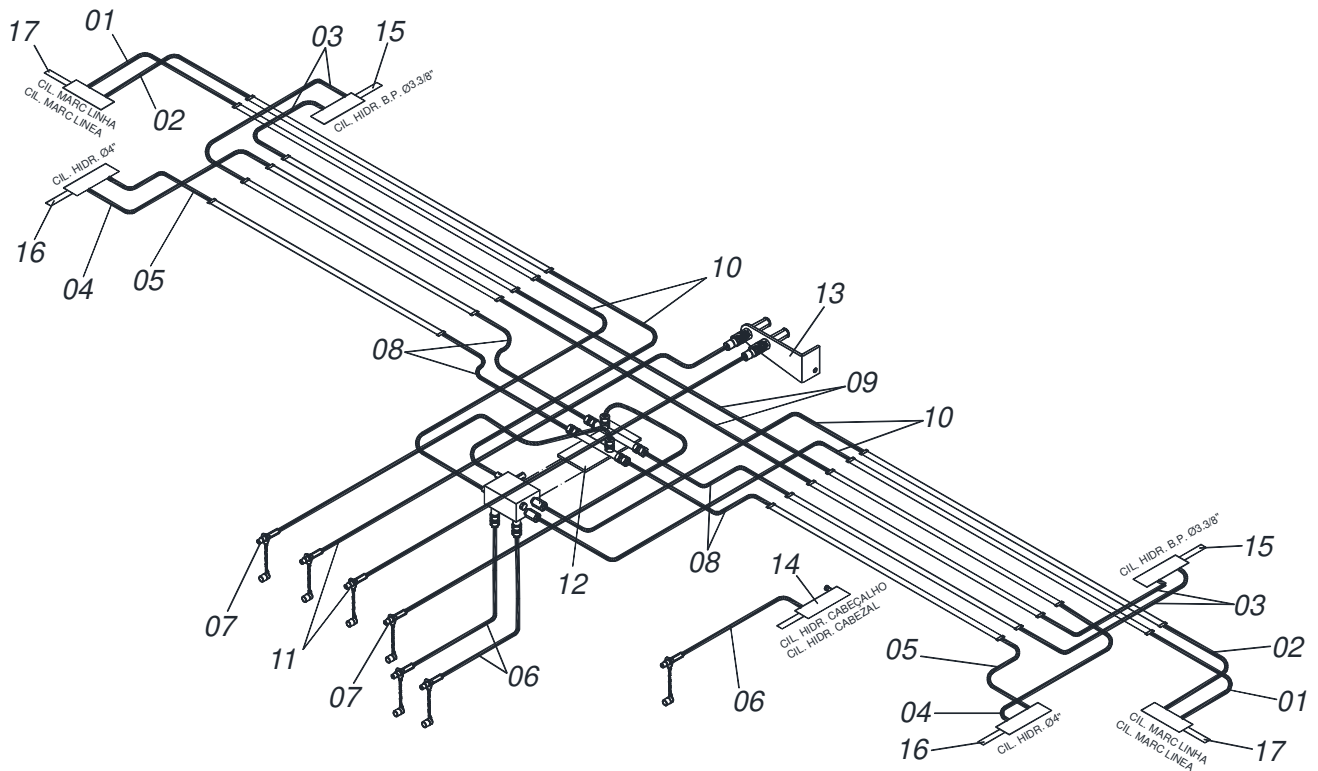

Item	Code	Description	See page
01	0501080541	3/8" X 51.18" TR-TC HOSE ASSY	02
02	0501080582	3/8" X 45.28" TR-TR HOSE ASSY	02
03	0501080867	3/8" X 114.17" TR-TR HOSE ASSY	04
04	0501080609	3/8" X 39.37" TR-TR HOSE ASSY	02
05	0501080922	3/8" X 33.46" TR-TC HOSE ASSY	02
06	0501080820	3/8" X 117.17" TC-TM HOSE ASSY	03
07	0501080664	3/8" X 188.98" TC-TM HOSE ASSY	02
08	0501080817	3/8" X 17.72" TR-TC HOSE ASSY	04
09	0501080606	3/8" X 21.65" TR-TR HOSE ASSY	02
10	0501080818	3/8" X 27.56" TR-TC HOSE ASSY	04
11	0501080703	3/8" X 263.78" TR-TC HOSE ASSY	02
12	0511064618	DOUBLE CONNECTION	01
13	0531018876	QUICK COUPLING SUPPORT	01
14	0511040952	1.5 X 2.5 X 20.9" HYDRAULIC CYLINDER	01
15	0511043573	1.7" X 3.4" X 8.858" HIDRAULI CYLINDER	02
16	0511043568	21.12" X 4" X 26.57" HIDRAULI CYLINDER	02
17	0511040972	1.5 X 2.5 X 20.9" HYDRAULIC CYLINDER	02