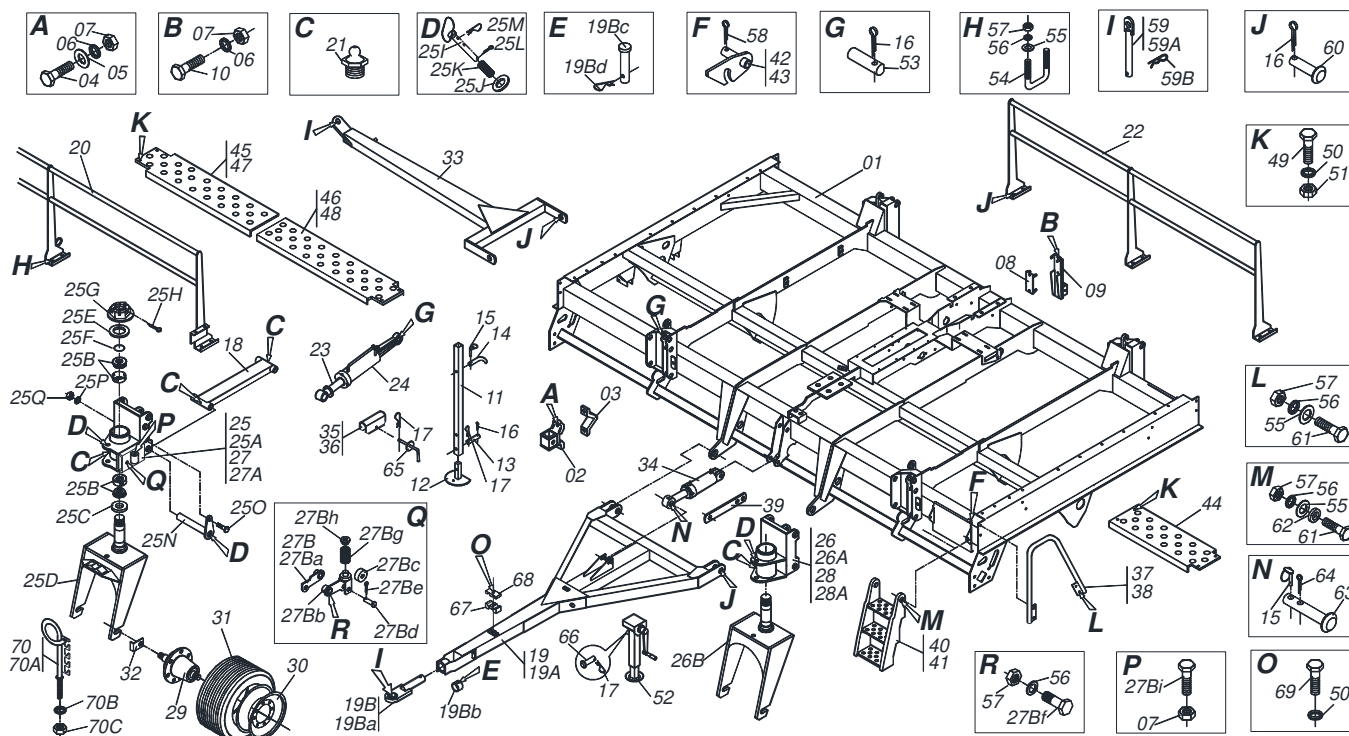

Item	Code	Description	See page
01	0511066645	FRAME SDT 5000 S-0405	01
02	0502011530	SUPPORT	02
03	0502010175	HITCH CLAMP	26
04	0501011543	5/8" X 4" BOLT	04
05	0501012140	FLAT WASHER	04
06	0503010027	5/8" SPRING WASHER	08
07	0503010013	5/8" NUT	10
08	0511063624	PLOUGH SUPPORT	22
09	0531015160	PLOUGH FIXER	02
10	0503010795	5/8" X 7" BOLT	04
11	0531015274	SQUARE TUBE	04
12	0501069636	PLOUGH SUPPORT	04
13	0521010790	COUPLING SHAFT	04
14	0501011075	PIN	04
15	0503030085	LOCK PIN	07
16	0503010010	1/4" X 2.1/2" COTTERPIN	12
17	0503030168	HAIR PIN	12
18	0501069217	CARRYNG-WHEELS PIVOT ARM	08
19	0511042106	DRAWBAR	01
19A	0511063576	DRAWBAR	01
19B	0501053494	TRACTOR HITCH ASSY	01
19Ba	0511062245	TRACTOR HITCH ASSY	01
19Bb	0521010681	BUSHING COUPLING BODY	01
19Bc	0521010639	COUPLING SHAFT	01
19Bd	0503031035	HAIR PIN	01
20	0511063606	FRONT HANDRAIL	01
21	0503010002	1800 GREASE FITTING	24
22	0511063753	REAR HANDRAIL	01
23	0511043573	1.7" X 3.4" X 8.858" HIDRAULI CYLINDER	02
24	0511043568	21.12" X 4" X 26.57" HIDRAULI CYLINDER	02
25	0501056317	RH CARRYING-WHEELS PIVOT	01