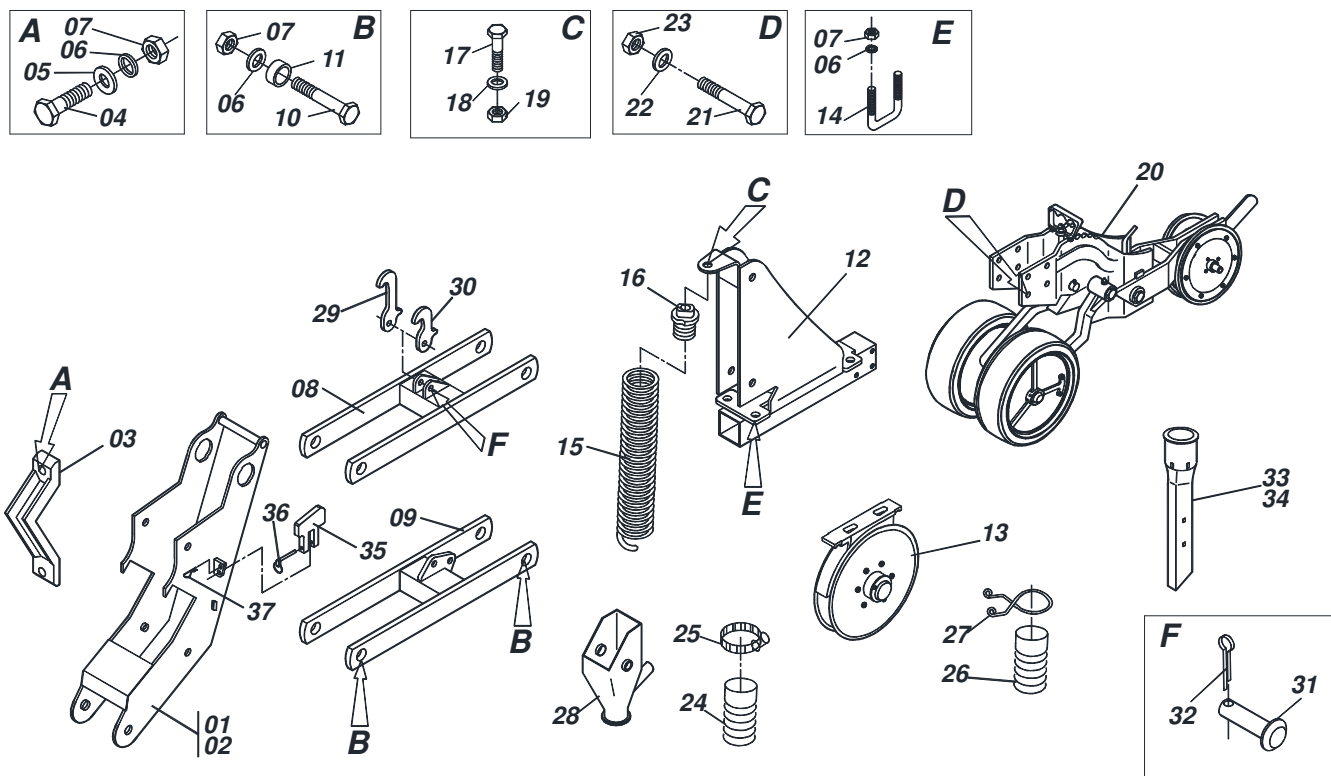

Item	Code	Description	See page
01	0511063696	FRONT ROW SUPPORT	01
02	0511063695	REAR ROW SUPPORT	01
03	0502010175	HITCH CLAMP	01
04	0501010163	5/8" X 4-1/2" BOLT	02
05	0501012140	FLAT WASHER	10
06	0503010027	5/8" SPRING WASHER	14
07	0503010013	5/8" NUT	14
08	0511063702	UPPER ROW PARALELOGRAMO	01
09	0511063703	ROW LOWER PARALELOGRAMO	01
10	0503012410	5/8" X 7.1/2" BOLT	04
11	0521010482	ARTICULAT SLEEVE	08
12	0511063697	ROW FRAME	01
13	0501053997	SEED DOUBLE-DISC OPENER ASSY	01
14	0531013805	5/8" UNC X 105 X 78 FASTENER	02
15	0503031389	2.11" X 8.83 X 0.39"TRACTION SPRING	01
16	0502011031	SPRING UPPER HITCH	01
17	0503013329	1/2" UNC X 4-3/4" BOLT	01
18	0511017302	FLAT WASHER	01
19	0503010060	1/2" NUT	01
20	0501054156	SEED FERTILIZER ROW REAR ASSY	01
21	0503010718	3/8" X 3-1/2" BOLT	04
22	0503010025	3/8" SPRING WASHER	04
23	0503010026	3/8" NUT	04
24	0503030616	17" X 17" X 15.7"HOSE	01
25	0503011342	3/4" TO 1 CLAMP	02
26	0503031145	2" X 2" X 20" HOSE	02
27	0503031076	2" HOSE CLAMP	04
28	0503031760	SOCKET SEED	01
29	0531015039	LOCK LARGE SEED ROW SUPPORT	01
30	0531015040	LOCK SMALLER SEED ROW SUPPORT	01
31	0531015268	0.44" X 1.81" COUPLING SHAFT	01