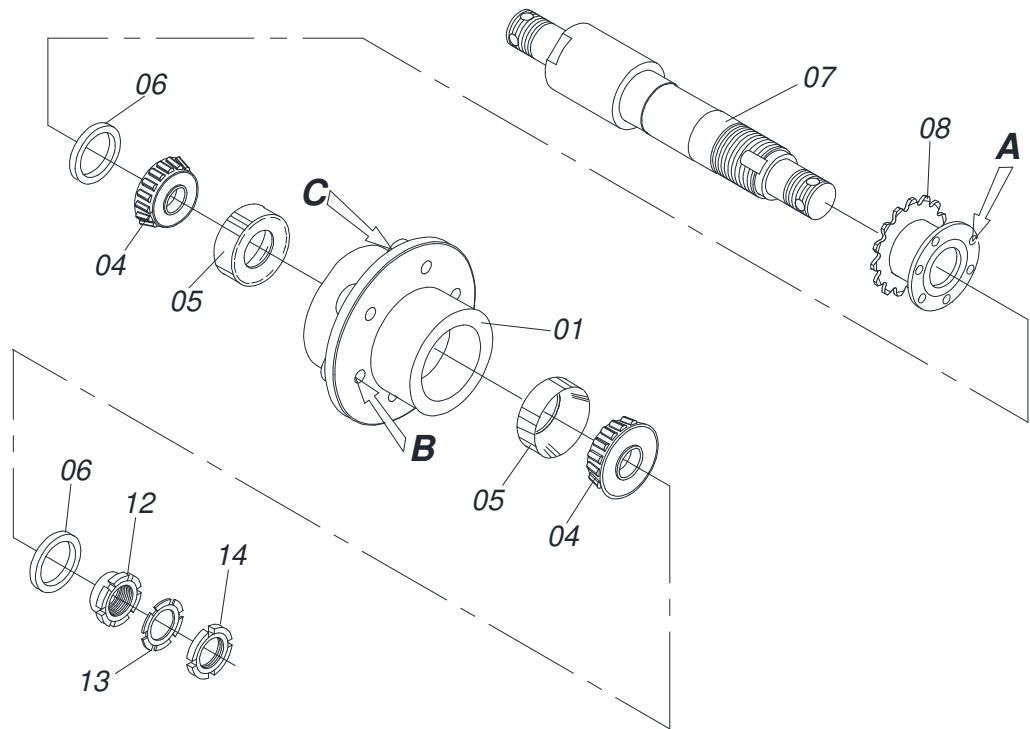

Revision:

00

Date Revision:

NOVEMBRO/2007

INDEX

0501053987	TRANSMISSION HUB CARRYING-WHEELS
0501053997	SEED DOUBLE-DISC OPENER ASSY
0501054157	DEPTH WHEEL ASSY
0501055280	STUB SHAFT & HUB ASSY
0501057113	BLADE DISC ASSY
0511040952	1.5 X 2.5 X 20.9" HYDRAULIC CYLINDER
0511041259	DRAWBAR JACK ASSY
0511043568	21.12" X 4" X 26.57" HIDRAULI CYLINDER
0511043573	1.7" X 3.4" X 8.858" HIDRAULI CYLINDER
0909090966	DEPTH CONTROL PRESS WHEELS
0909090971	TRANSMISSION WHEELS ASSY
0909090972	HYDRAULIC CIRCUIT SDT 5000
0909091258	HIDRAULIC ROW MARKER ASSY
0909091305	SEED FERTIL ROW ASSY
0909092983	FRAME ASSY
0909092984	FINE SEED BOX
0909092985	SEED/FERTILIZER BOX ASSY

Item	Code	Description	See page	QT
01	0502011109	HUB SPDLE ASSY		01
02	0503010328	25590/25523 ROLLER BEARING		02
03	0503010804	00547-B SEAL		02
04	0531015334	WHEEL AXLE		01
05	0511063646	28Z GEAR WITH FLANGE		01
06	0501010694	8.5 X 18 X 1.5 FLAT WASHER		06
07	0503011444	SPRING WASHER		06
08	0503010365	NUT		06
09	0511015949	LOCK NUT		01
10	0503010329	LOCK WASHER		01
11	0503010330	KM 9 LOCKNUT		01
12	0503010002	1800 GREASE FITTING		01
13	0501010127	9/16" X 1-7/8" LUG BOLT		06
14	0503010035	9/16" CONIC NUT		06

Item	Code	Description	See page
00	0501054157	DEPTH WHEEL ASSY	
01	0531014605	DEPTH CONTROL AXLE	01
02	0503011112	SEAL 02376-BRG	01
03	0511011927	DUST CLOAK	01
04	0531015265	FLAT WASHER	01
05	0503030282	3/4" CASTLE NUT	02
06	0503010297	5/32" X 1.1/4" COTTER PIN	02
07	0503010598	30204 BALL BEARING	02
08	0502012050	DEPHT WHEELS BOX	01
09	0503030757	2.9" X 2" X 0.02" JOINT	01
10	0521019178	COVER DEPTH	01
11	0531015295	DEPTH WHEEL FLANGE	01
12	0503010371	5/16" X 1" BOLT	04
13	0503010179	5/16" ZN SPRING WASHER	10
14	0503010337	5/16" NUT	10
15	0521018930	RIM SEMI	02
16	0503030891	RUBBER BAND	01
17	0503010358	5/16" X 5/8" BOLT	06
18	0503010298	1/4" X 1/2" BOLT	04
19	0503010143	1/4" SPRING WASHER	04
20	0502012074	DEPTH WHEEL ARM	01
21	0503010002	1800 GREASE FITTING	01