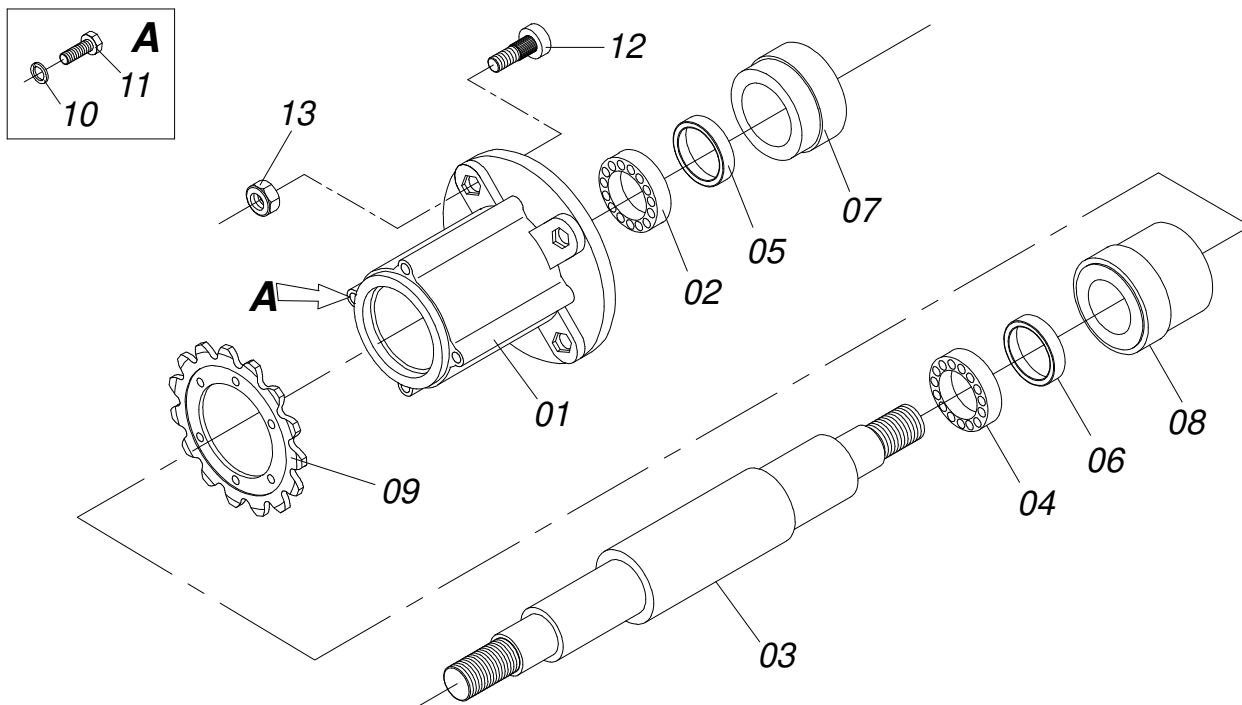

Item	Code	Description	See page	QT
01	0502010996	CARRYING WHEEL HUB		01
02	0503010312	6207 BALL BEARING		01
03	0511013357	CARRYING WHEEL AXLE		01
04	0503010276	6206 BALL BEARING		01
05	0503010528	SEAL # 00838-B		01
06	0503010278	SEAL		01
07	0511010820	HUB SPINDLE BUSHING SMALLE		01
08	0511010821	HUB SPINDLE BUSHING LARGER		01
09	0502010802	GEAR 14Z P 1.1/4"		01
10	0503011446	SPRING WASHER		04
11	0503011338	7/16" X 1" BOLT		04
12	0501010127	9/16" X 1-7/8" LUG BOLT		04
13	0503010035	9/16" CONIC NUT		04