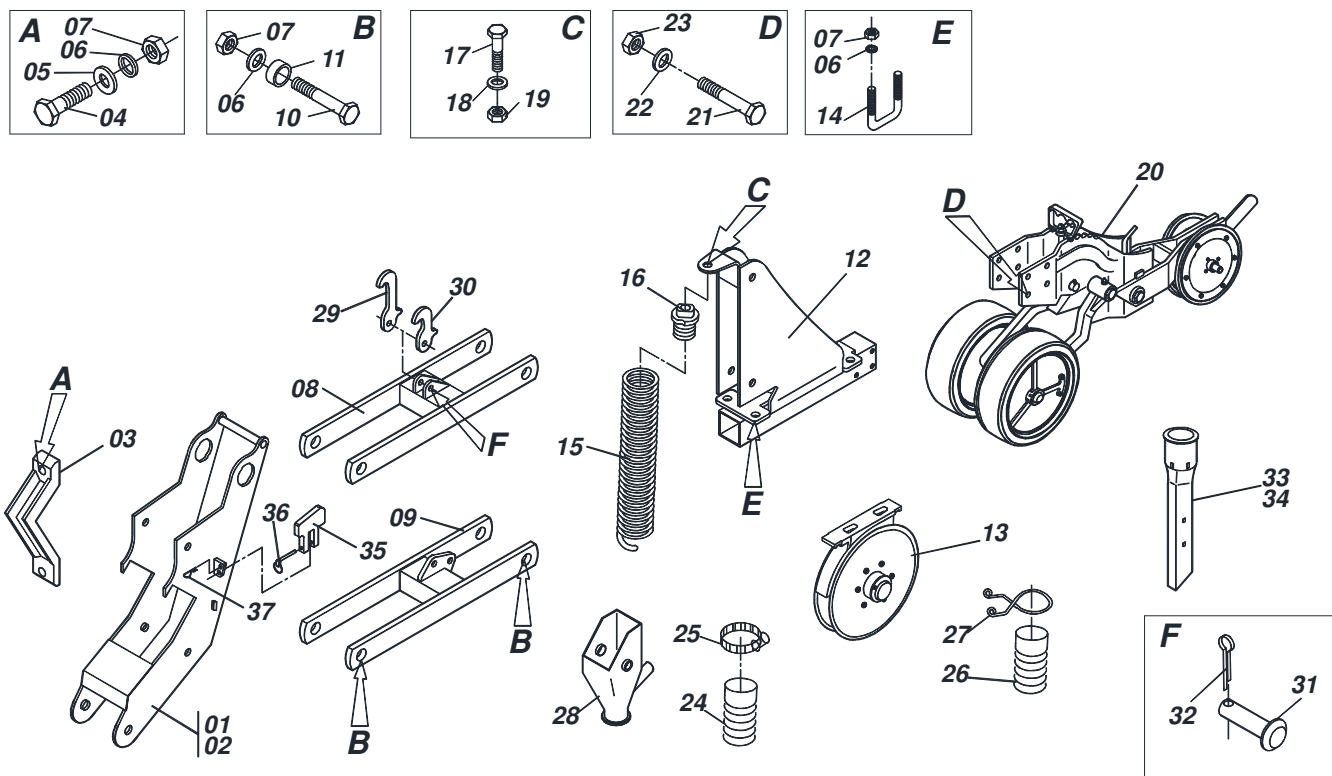

Item	Code	Description	See page
01	0511063696	FRONT ROW SUPPORT	01
02	0511063695	REAR ROW SUPPORT	01
03	0502010175	HITCH CLAMP	01
04	0501010163	5/8" X 4-1/2" BOLT	02
05	0501012140	FLAT WASHER	10
06	0503010027	5/8" SPRING WASHER	14
07	0503010013	5/8" NUT	14
08	0511063702	UPPER ROW PARALELOGRAMO	01
09	0511063703	ROW LOWER PARALELOGRAMO	01
10	0503012410	5/8" X 7.1/2" BOLT	04
11	0521010482	ARTICULAT SLEEVE	08
12	0511063697	ROW FRAME	01
13	0501053997	SEED DOUBLE-DISC OPENER ASSY	01
14	0531013805	5/8" UNC X 105 X 78 FASTENER	02
15	0503031389	2.11" X 8.83 X 0.39"TRACTION SPRING	01
16	0502011031	SPRING UPPER HITCH	01
17	0503013329	1/2" UNC X 4-3/4" BOLT	01
18	0511017302	FLAT WASHER	01
19	0503010060	1/2" NUT	01
20	0501054156	SEED FERTILIZER ROW REAR ASSY	01
21	0503010718	3/8" X 3-1/2" BOLT	04
22	0503010025	3/8" SPRING WASHER	04
23	0503010026	3/8" NUT	04
24	0503030616	17" X 17" X 15.7"HOSE	01
25	0503011342	3/4" TO 1 CLAMP	02
26	0503031145	2" X 2" X 20" HOSE	02
27	0503031076	2" HOSE CLAMP	04
28	0503031760	SOCKET SEED	01
29	0531015039	LOCK LARGE SEED ROW SUPPORT	01
30	0531015040	LOCK SMALLER SEED ROW SUPPORT	01
31	0531015268	0.44" X 1.81" COUPLING SHAFT	01