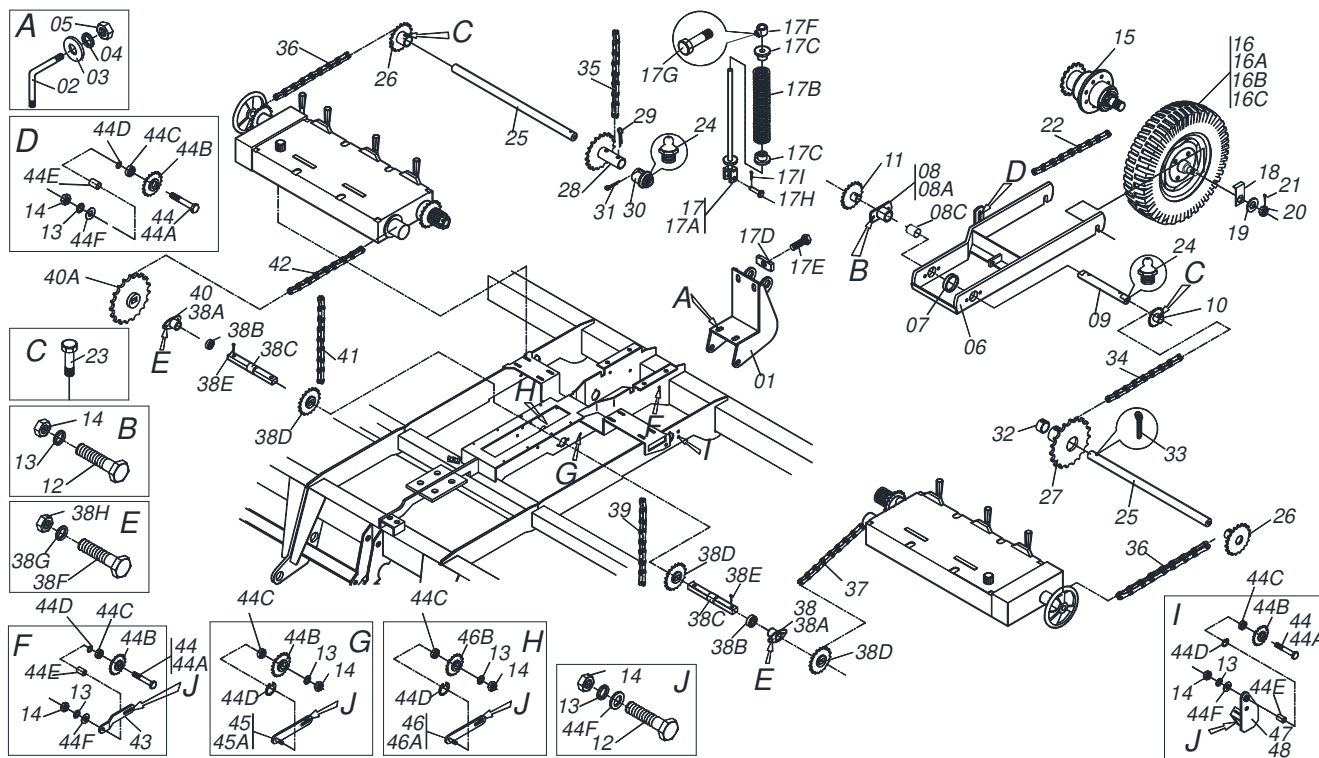

TRANSMISSION WHEELS ASSY

Item	Code	Description	See page
01	0511063603	CARRYING WHEELS ARM SUPPORT	01
02	0531018874	WHELL FASTENER ROTATE DRAW	02
03	0501012140	FLAT WASHER	04
04	0503010027	5/8" SPRING WASHER	04
05	0503010013	5/8" NUT	04
06	0511063602	CARRYING WHEELS ARM	01
07	0521011173	SLEEVE 75 X 63,30 X 15	02
08	0501110358	CARRYNG-WHEELS BEARING AXLE	02
08A	0501072818	CARRYNG-WHEELS RATCHET	02
08C	0521011184	1.2" X 1.8" 2.1" SLEEVE	02
09	0531015271	CARRYNG-WHEELS AXLE WORK	01
10	0511063635	17Z GEAR WITH SLEEVE	01
11	0511063637	28Z GEAR WITH SLEEVE	01
12	0503010920	1/2" X 1.1/2" BOLT	09
13	0503010019	1/2" SPRING WASHER	15
14	0503010060	1/2" NUT	15
15	0501054194	CARRYING WHEEL HUB TRANSMISSION	01
16	0503060141	WHEEL AND TIRE ASSY	01
16A	0503011101	CANVAS TIRE	01
16B	0503010894	0.2"X0.6"X4.6"X6F0.6"X6" WHEEL	01
16C	0503010694	INNER TIRE	01
17	0501054582	CARRYING WHEELS SPRING GUIDE	01
17A	0511063552	SPRING GUIDE	01
17B	0503031379	COMPRESSION SPRING	01
17C	0502020635	SPRING UPPER SUPPORT	01
17D	0521011158	SPRING LOCKNUT	01
17E	0521011157	REGULATOR SPINDLE	01
17F	0502040725	SPRING BUSHING LOCK GUIDE	01
17G	0503010834	1/2 X 1 BOLT	01
17H	0521010549	COUPLING SHAFT	01
17I	0503010257	1/8" X 1" COTTERPIN	01