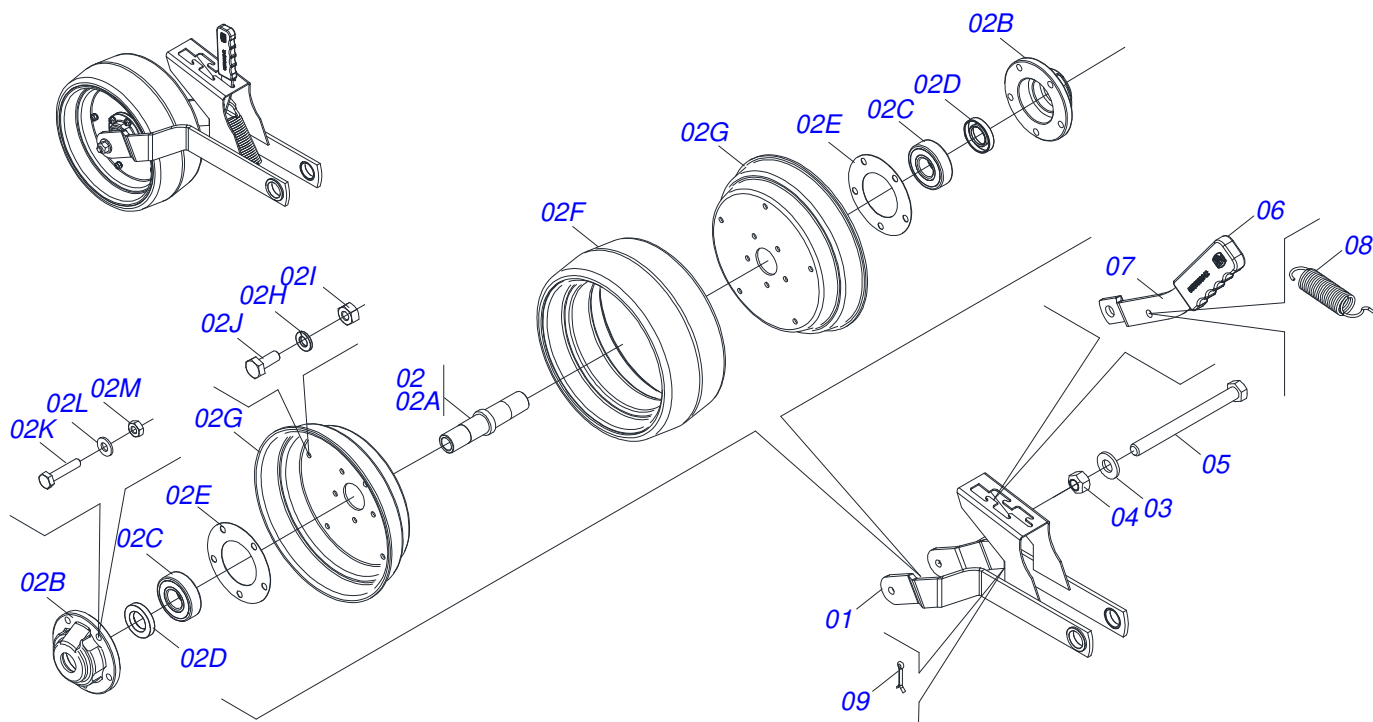

Item	Code	Description	See page	QT
001	0521069159	COMPACTOR WHEEL ADJUSTMENT WITHOUT LUBRICATION		01
002	0521055431	LONG COMPACTOR WHEEL	9	01
002A	0581018311	LONG SINGLE COMPACTOR WHEEL		01
002B	0581018337	CUBE COMPACTING WHEEL		02
002C	0503019309	BEARING 6204-2RLD -V2		02
002D	0503010272	SEAL 00715-BA		02
002E	0503030143	3.3" X 1.9" X 0.1" JOINT		02
002F	0503031514	DEPTH CONTROL WHEEL RUBBER BAND		01
002G	0521014107	PRESS WHEEL RIM		02
002H	0503010143	1/4" SPRING WASHER		05
002I	0503010144	1/4" NUT		05
002J	0503013815	1/4" X 5/8" BOLT		05
002K	0503013814	1/4" NC LOCKNUT		05
002L	0503010743	1/4" X 1-1/4" BOLT		05
002M	0511017303	FLAT WASHER		05
003	0501010937	13.5 X 28 X 3 FLAT WASHER		01
004	0503011336	1/2" HEX SELF ADJUSTING NUT		01
005	0503011411	1/2" X 5-1/2" BOLT		01
006	0503033942	COVER REGULATORY WHEEL		01
007	0581018129	LEVER REGULATING WHEEL COMPACTOR WIDE		01
008	0503030805	1.6" X 6" X 0.2 TRACTION SPRING		01
009	0503010140	1/8" X 3/4" COTTERPIN		01