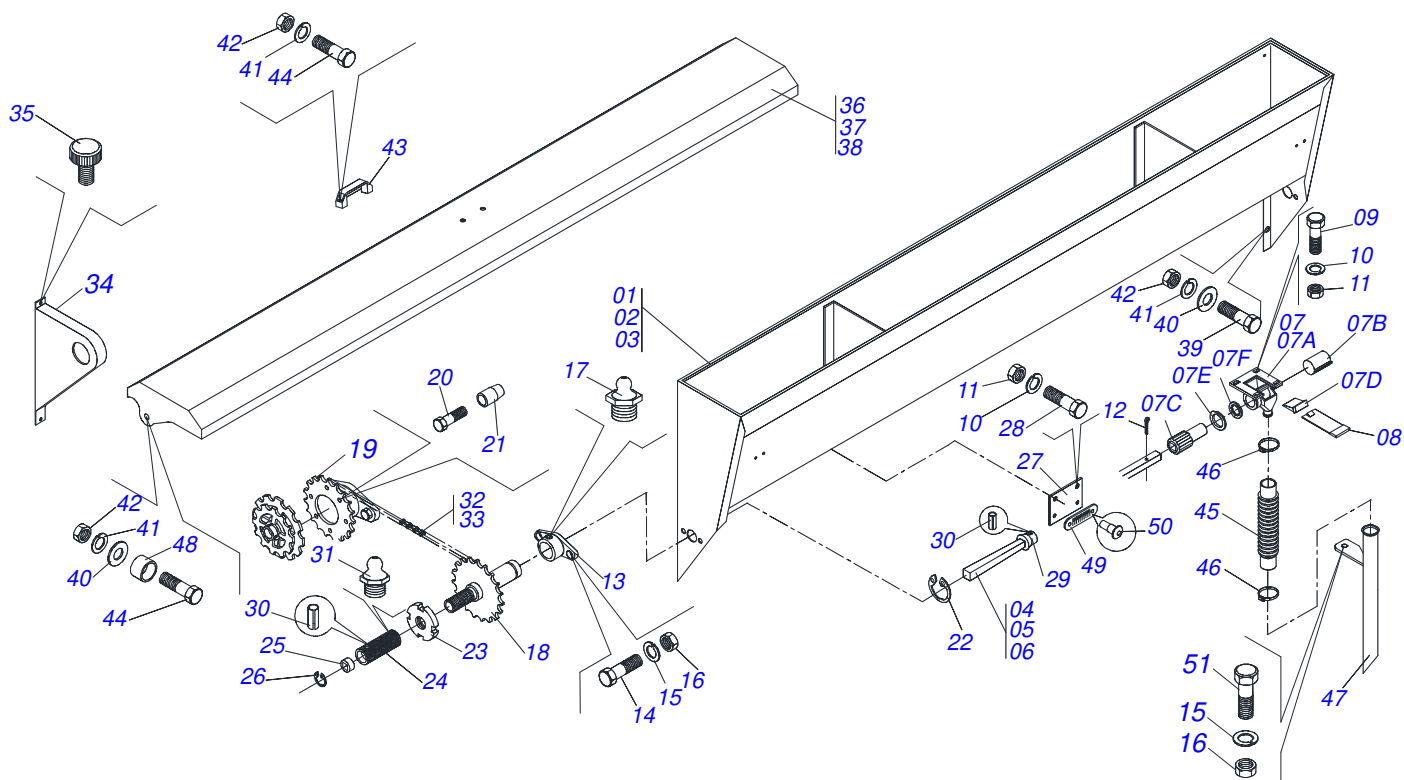

Item	Code	Description	See page	11	13	15
00	0501047819	FINE SEED BOX ASSY		01	00	00
00A	0501047820	FINE SEED BOX ASSY		00	01	00
00B	0501047821	FINE SEED BOX ASSY		00	00	01
01	0501068864	FINE SEED BOX		01	00	00
02	0501068865	FINE SEED BOX		00	01	00
03	0501068866	FINE SEED BOX		00	00	01
04	0511019177	RIGHT FINE SEED BOX AXLE		01	00	00
05	0511019291	LH FINE SEED BOX AXLE		00	01	00
06	0511019377	FINE SEED BOX AXLE		00	00	01
07	0503060150	FINE SEED DISTRIBUTOR		11	13	15
07A	0503030706	PASTURE SEED DISTRIBUTOR BOX		11	13	15
07B	0503030705	ROTOR GUIDES		11	13	15
07C	0503030701	ROTOR		11	13	15
07D	0503030702	DISTRIBUTOR BOX SEAL		11	13	15
07E	0503030704	MOBILE WASHER SUPPORT SLEEVE		11	13	15
07F	0503030703	ROTOR WHASHER		11	13	15
08	0503050042	FINE SEED DISTR BOX INTER		11	13	15
09	0503010519	1/4" X 5/8" BOLT		44	52	60
10	0503010143	1/4" SPRING WASHER		46	54	62
11	0503010144	1/4" NUT		46	54	62
12	0503010140	1/8" X 3/4" COTTERPIN		22	26	30
13	0502010901	FINE SEED BOX AGRICULTURAL BEARING		01	01	01
14	0503010237	3/8" X 1" BOLT		02	02	02
15	0503010025	3/8" SPRING WASHER		02	02	02
16	0503010026	3/8" NUT		02	02	02
17	0503010002	1800 GREASE FITTING		01	01	01
18	0501066928	RIGHT GEAR WITH TEETH REEL		01	01	01
19	0511013557	30Z P 0.5" RH1.2.9" GEAR		01	01	01
20	0503010675	5/16" X 2.1/4" BOLT		03	03	03
21	0521010743	0.3" X 0.6" X 0.8" SLEEVE		03	03	03
22	0503010406	501025 CLAMPING RING (FOR AXLE)		01	01	01