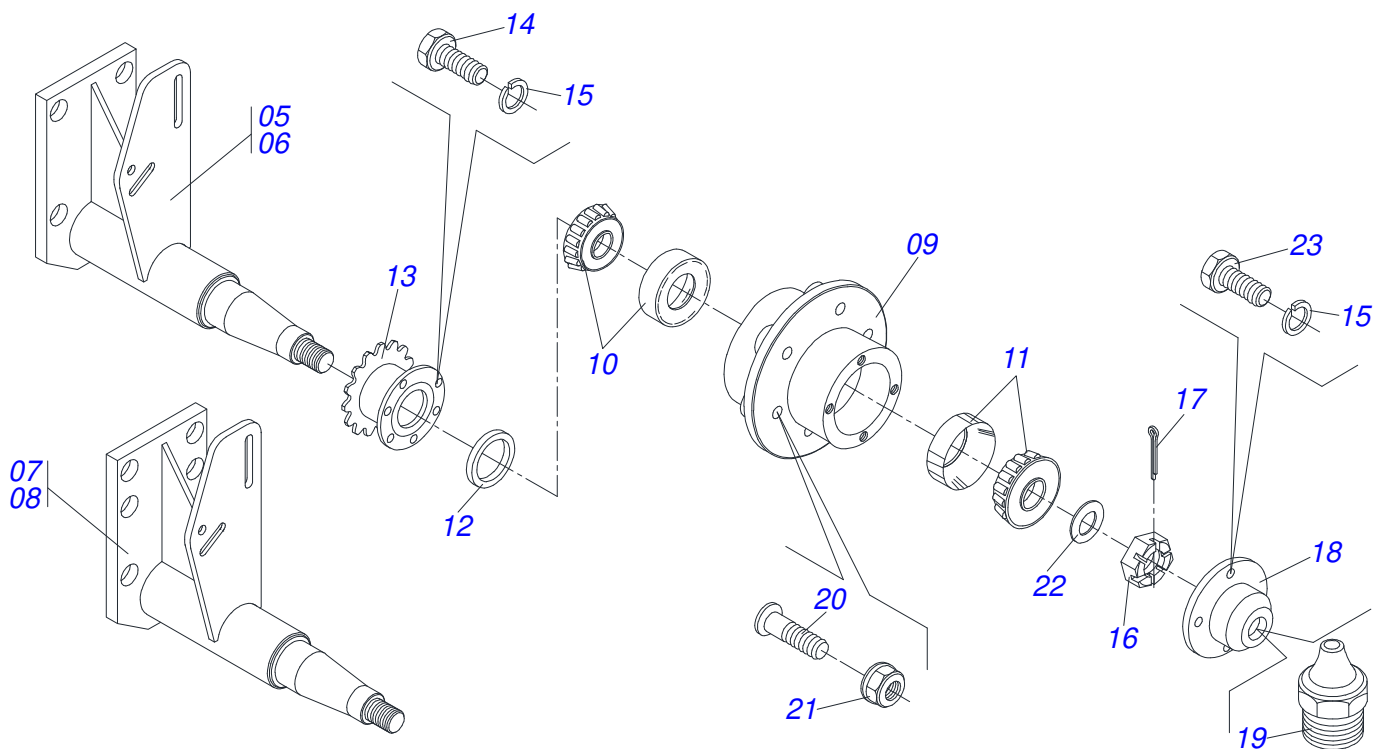

Item	Code	Description	See page	15-(19/23/25)
01	0501051401	RIGHT WHEEL WITHOUT TIRE		01
02	0501051402	LEFT WHEEL WITHOUT TIRE		01
03	0501051308	RH STUB SHAFT & HUB ASSY		01
04	0501051318	LH STUB SHAFT & HUB ASSY		01
05	0501068568	RIGHT CARRYING WHEEL AXLE		01
06	0501068569	LH CARRYING WHEEL AXLE		01
07	0501068485	RIGHT CARRYING WHEEL AXLE		01
08	0501068498	LH CARRYING WHEEL AXLE		01
09	0502011065	HUB		01 01
10	0503010006	32210 ROLLER BEARING		01 01
11	0503010037	30207 ROLLER BEARING		01 01
12	0503011867	00517-BR SEAL WITH HOLE		01 01
13	0501068487	FLANGE 10Z		01 01
14	0503010363	5/16" X 1" BOLT		06 06
15	0503010179	5/16" ZN SPRING WASHER		10 10
16	0503030009	1" CASTLE NUT		01 01
17	0503010018	5/32 X 1-1/2 COTTERPIN		01 01
18	0502020591	PROTECCION COVER		01 01
19	0503010002	1800 GREASE FITTING		01 01
20	0501010127	9/16" X 1-7/8" LUG BOLT		06 06
21	0503010035	9/16" CONIC NUT		06 06
22	0501016545	FLAT WASHER		01 01
23	0503010178	5/16" X 7/8" BOLT		04 04