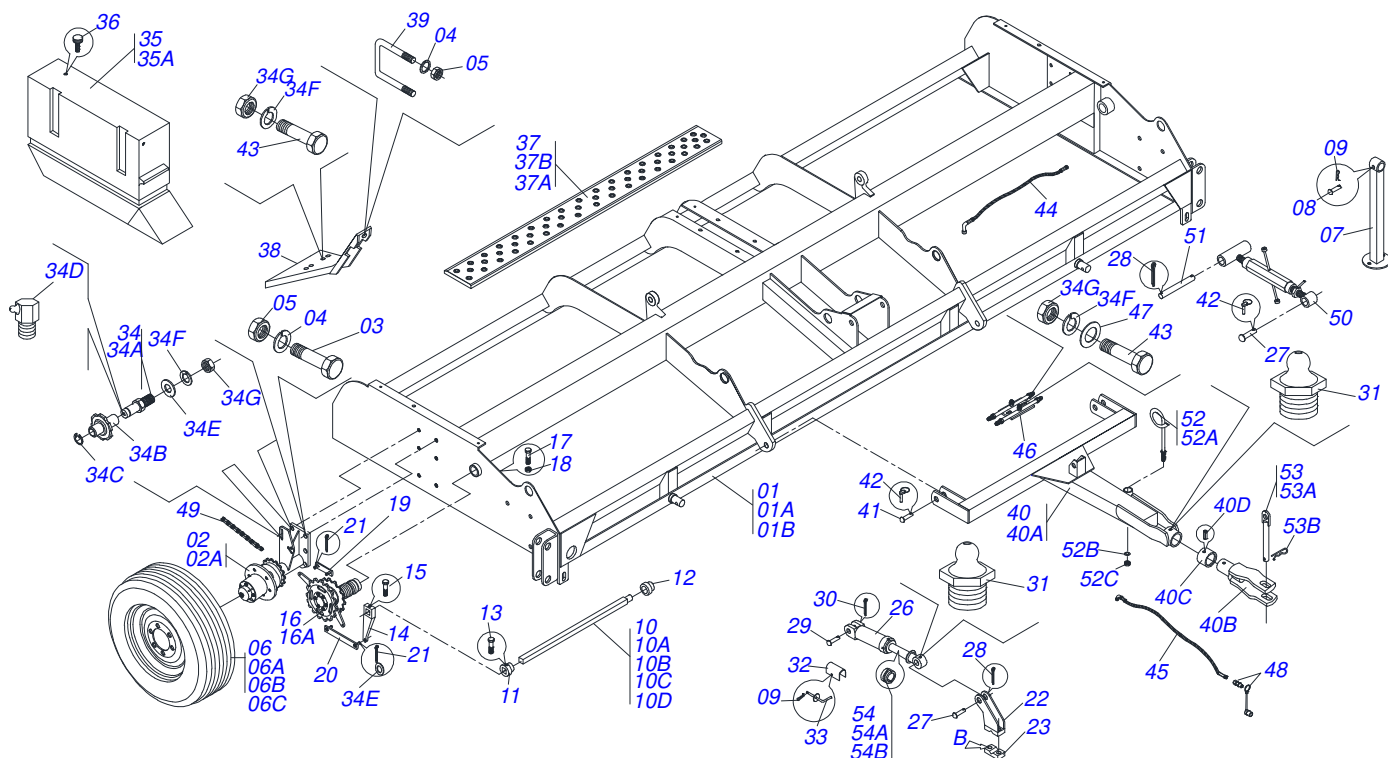

Item	Code	Description	See page	19	23	25
01	0511060910	FRAME PSA3 19 ROW		01	00	00
01A	0511060934	FRAME PSA3 23 ROW		00	01	00
01B	0511060762	FRAME PSA3 25 ROW		00	00	01
02	0501051308	RH STUB SHAFT & HUB ASSY		01	01	01
02A	0501051318	LH STUB SHAFT & HUB ASSY		01	01	01
03	0503010762	SCREW 5/8 UNC X 3.1/2 CS G.5 ZN		12	12	12
04	0503010027	5/8" SPRING WASHER		19	19	19
05	0503010013	5/8" NUT		19	19	19
06	0503060181	WHEEL AND TIRE		02	02	02
06A	0503010858	CANVAS TIRE		02	02	02
06B	0503011468	WEEL		02	02	02
06C	0503010860	CAMARA AR 11L 15		02	02	02
07	0511060374	PLOUGH SUPPORT 365		02	02	02
08	0521010549	COUPLING SHAFT		02	02	02
09	0503030168	HAIR PIN		02	02	02
10	0511019337	ROW LIFT AXLE		01	00	00
10A	0511019338	ROW LIFT AXLE		01	00	00
10B	0511019173	ROW LIFT AXLE		00	01	00
10C	0511019174	ROW LIFT AXLE		00	01	00
10D	0511019289	ROW LIFT AXLE		00	00	01
11	0511019257	BUSHING WITH HOLE SQUARE		04	06	06
12	0502020307	BUSHING WITH HOLE ROUND		01	01	01
13	0503010237	3/8" X 1" BOLT		04	04	04
14	0502010884	RATCHET DRIVING		02	02	02
15	0503010834	1/2 X 1 BOLT		02	02	02
16	0501047420	RIGHT TRANSMISSION DRIVING		01	01	01
16A	0501047421	LH TRANSMISSION DRIVING		01	01	01
17	0503010920	1/2" X 1.1/2" BOLT		02	02	02
18	0503010060	1/2" NUT		02	02	02
19	0501065167	RATCHET PIVOT ARM		02	02	02
20	0501068490	LEVER CONTROL RATCHET		02	02	02