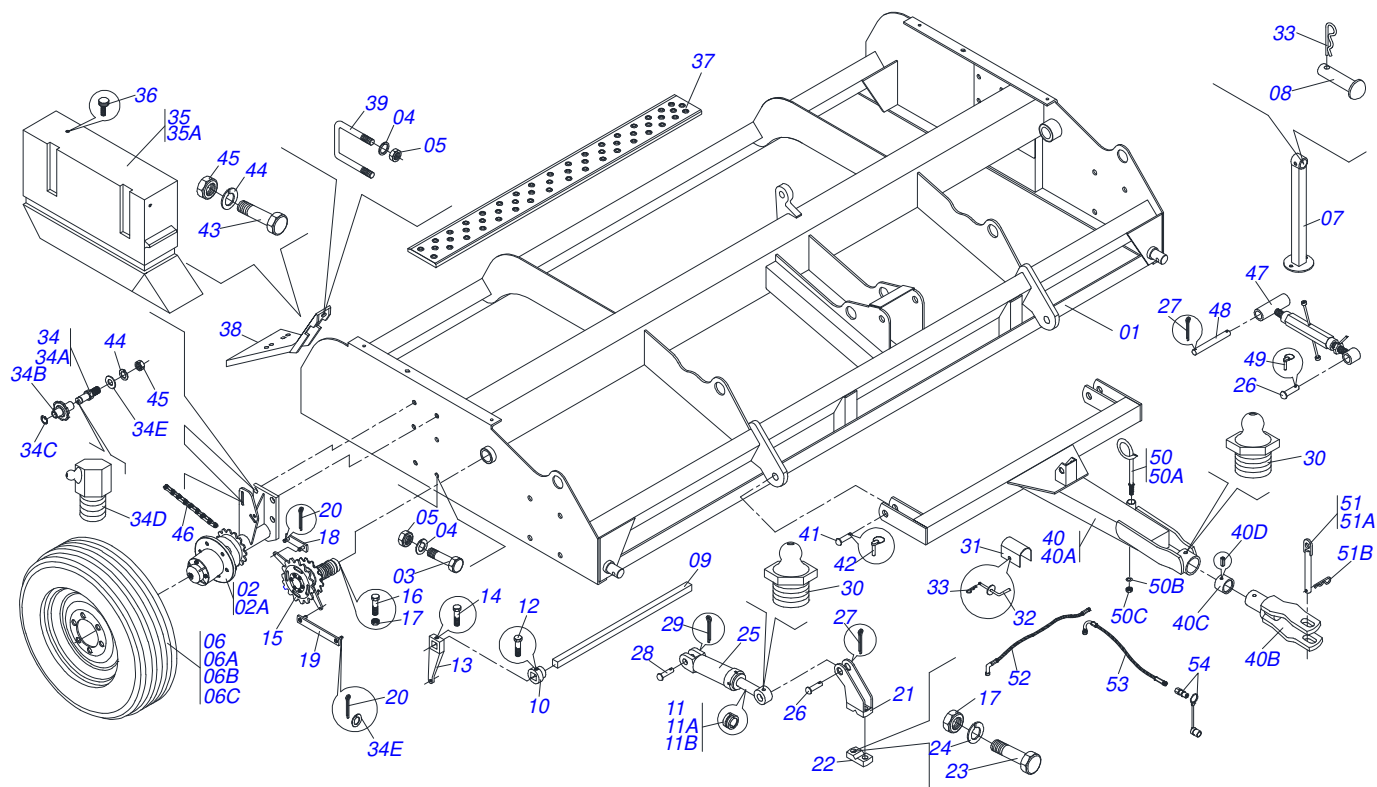

Item	Code	Description	See page	QT
01	0511060498	FRAME		01
02	0501051401	RIGHT WHEEL WITHOUT TIRE		01
02A	0501051402	LEFT WHEEL WITHOUT TIRE		01
03	0503010762	SCREW 5/8 UNC X 3.1/2 CS G.5 ZN		08
04	0503010027	5/8" SPRING WASHER		11
05	0503010013	5/8" NUT		11
06	0503060094	WHEEL AND TIRE ASSY		02
06A	0503010065	CANVAS TIRE		02
06B	0503010068	6.00 X 16 INNER TIRE		02
06C	0503010894	0.2"X0.6"X4.6"X6F0.6"X6" WHEEL		02
07	0511060374	PLOUGH SUPPORT 365		02
08	0521010549	COUPLING SHAFT		01
09	0511019374	LIFTING AXLE LINES		01
10	0511019257	BUSHING WITH HOLE SQUARE		05
11	0501043560	0.98" ROD STOP FOR 1. 3/4" CYLINDER		04
11A	0501043698	1.3/4" ROD STOP FOR 2" CYLINDER		02
11B	0501043700	1.3/4" ROD STOP FOR 0.57" CYLINDER		02
12	0503010237	3/8" X 1" BOLT		05
13	0502010884	RATCHET DRIVING		01
14	0503010834	1/2 X 1 BOLT		01
15	0501047421	LH TRANSMISSION DRIVING		01
16	0503010920	1/2" X 1.1/2" BOLT		01
17	0503010060	1/2" NUT		03
18	0501065167	RATCHET PIVOT ARM		01
19	0501068490	LEVER CONTROL RATCHET		01
20	0503010140	1/8" X 3/4" COTTERPIN		04
21	0501068492	DEPTH SUPPORT ADJUSTING		01
22	0511019752	DEPTH SUPPORT ADJUSTING BRACKET		01
23	0503010479	BOLT		02
24	0503010019	1/2" SPRING WASHER		02
25	0501047394	1.5" X 2.5" 15.9" HYDRAULIC CYLINDER	5	02