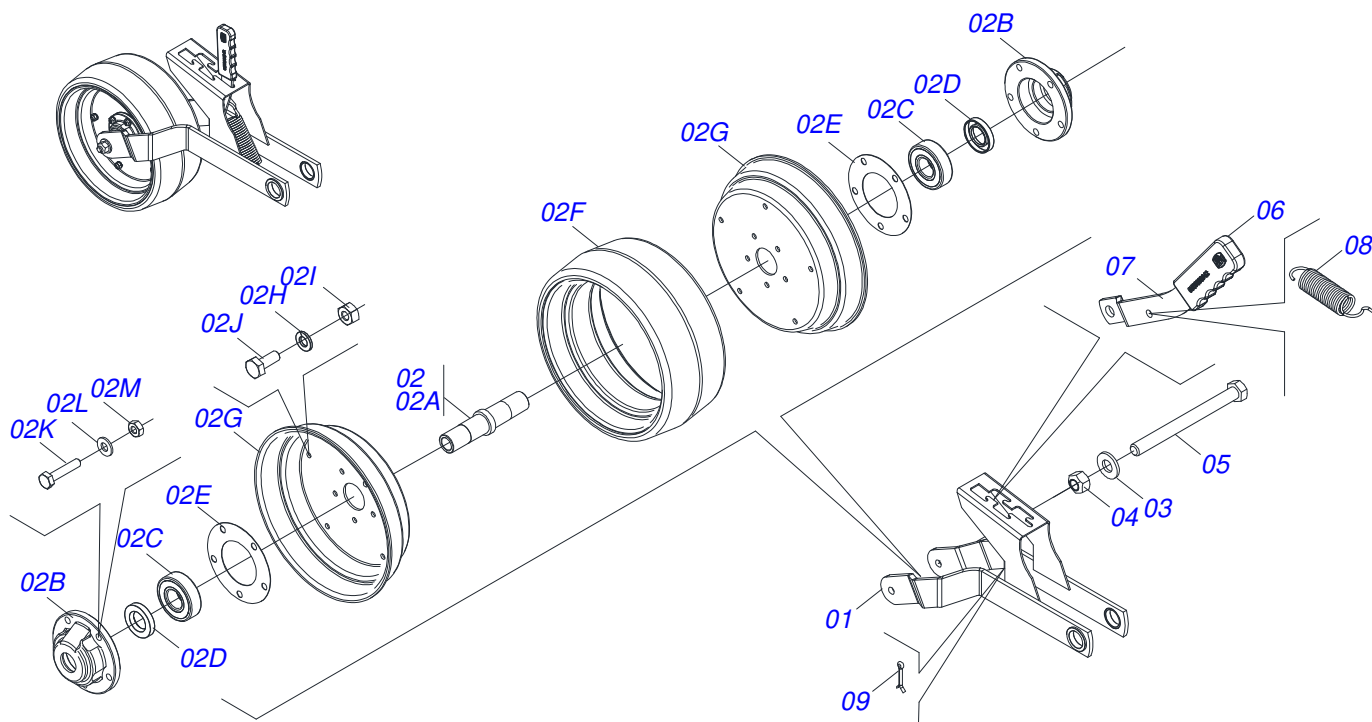

Item	Code	Description	See page	QT
001	0521069159	COMPACTOR WHEEL ADJUSTMENT WITHOUT LUBRICATION		01
002	0521055431	LONG COMPACTOR WHEEL	13	01
002A	0581018311	LONG SINGLE COMPACTOR WHEEL		01
002B	0581018337	CUBE COMPACTING WHEEL		02
002C	0503019309	BEARING 6204-2RLD -V2		02
002D	0503010272	SEAL 00715-BA		02
002E	0503030143	3.3" X 1.9" X 0.1" JOINT		02
002F	0503031514	DEPTH CONTROL WHEEL RUBBER BAND		01
002G	0521014107	PRESS WHEEL RIM		02
002H	0503010143	1/4" SPRING WASHER		05
002I	0503010144	1/4" NUT		05
002J	0503013815	1/4" X 5/8" BOLT		05
002K	0503013814	1/4" NC LOCKNUT		05
002L	0503010743	1/4" X 1-1/4" BOLT		05
002M	0511017303	FLAT WASHER		05
003	0501010937	13.5 X 28 X 3 FLAT WASHER		01
004	0503011336	1/2" HEX SELF ADJUSTING NUT		01
005	0503011411	1/2" X 5-1/2" BOLT		01
006	0503033942	COVER REGULATORY WHEEL		01
007	0581018129	LEVER REGULATING WHEEL COMPACTOR WIDE		01
008	0503030805	1.6" X 6" X 0.2 TRACTION SPRING		01
009	0503010140	1/8" X 3/4" COTTERPIN		01