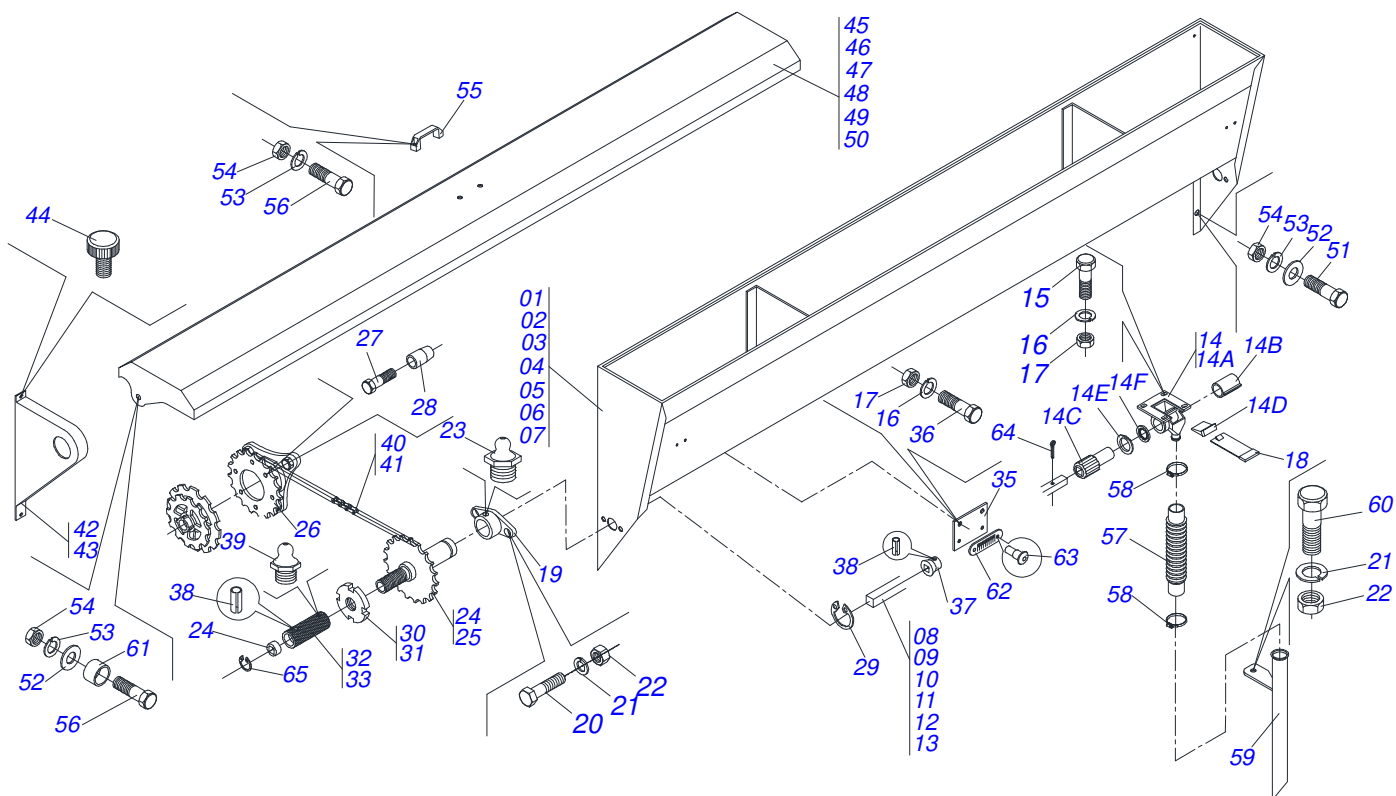

Item	Code	Description	See page	15	19	23	25
00A	0501048468	FINE SEED BOX ASSY		01	00	00	00
00B	0501047399	FINE SEED BOX ASSY		00	01	00	00
00C	0501047427	FINE SEED BOX ASSY		00	01	00	00
00D	0501048465	FINE SEED BOX ASSY		00	00	01	00
01	0501068866	FINE SEED BOX		01	00	00	00
02	0501068562	RIGHT FINE SEED BOX		00	01	00	00
03	0501068507	RIGHT FINE SEED BOX		00	01	00	00
04	0501069619	RIGHT FINE SEED BOX		00	00	01	00
05	0501069299	LH FINE SEED BOX		00	01	00	00
06	0501068508	LH FINE SEED BOX		00	00	01	00
07	0501069620	LH FINE SEED BOX		00	00	00	01
08	0511019377	FINE SEED BOX AXLE		01	00	00	00
09	0511019331	FINE SEED BOX AXLE		00	01	00	00
10	0521011357	FINE SEED BOX AXLE		00	01	00	00
11	0511019177	RIGHT FINE SEED BOX AXLE		00	00	01	00
12	0511019178	LH FINE SEED BOX AXLE		00	01	01	00
13	0511019291	LH FINE SEED BOX AXLE		00	00	01	00
14	0503060150	FINE SEED DISTRIBUTOR		15	19	23	25
14A	0503030706	PASTURE SEED DISTRIBUTOR BOX		15	19	23	25
14B	0503030705	ROTOR GUIDES		15	19	23	25
14C	0503030701	ROTOR		15	19	23	25
14D	0503030702	DISTRIBUTOR BOX SEAL		15	19	23	25
14E	0503030704	MOBILE WASHER SUPPORT SLEEVE		15	19	23	25
14F	0503030703	ROTOR WHASHER		15	19	23	25
15	0503010519	1/4" X 5/8" BOLT		60	76	92	100
16	0503010143	1/4" SPRING WASHER		62	80	92	104
17	0503010144	1/4" NUT		62	80	96	104
18	0503050042	FINE SEED DISTR BOX INTER		15	19	23	25
19	0502010901	FINE SEED BOX AGRICULTURAL BEARING		01	02	02	02
20	0503010237	3/8" X 1" BOLT		02	04	04	04
21	0503010025	3/8" SPRING WASHER		02	04	04	04