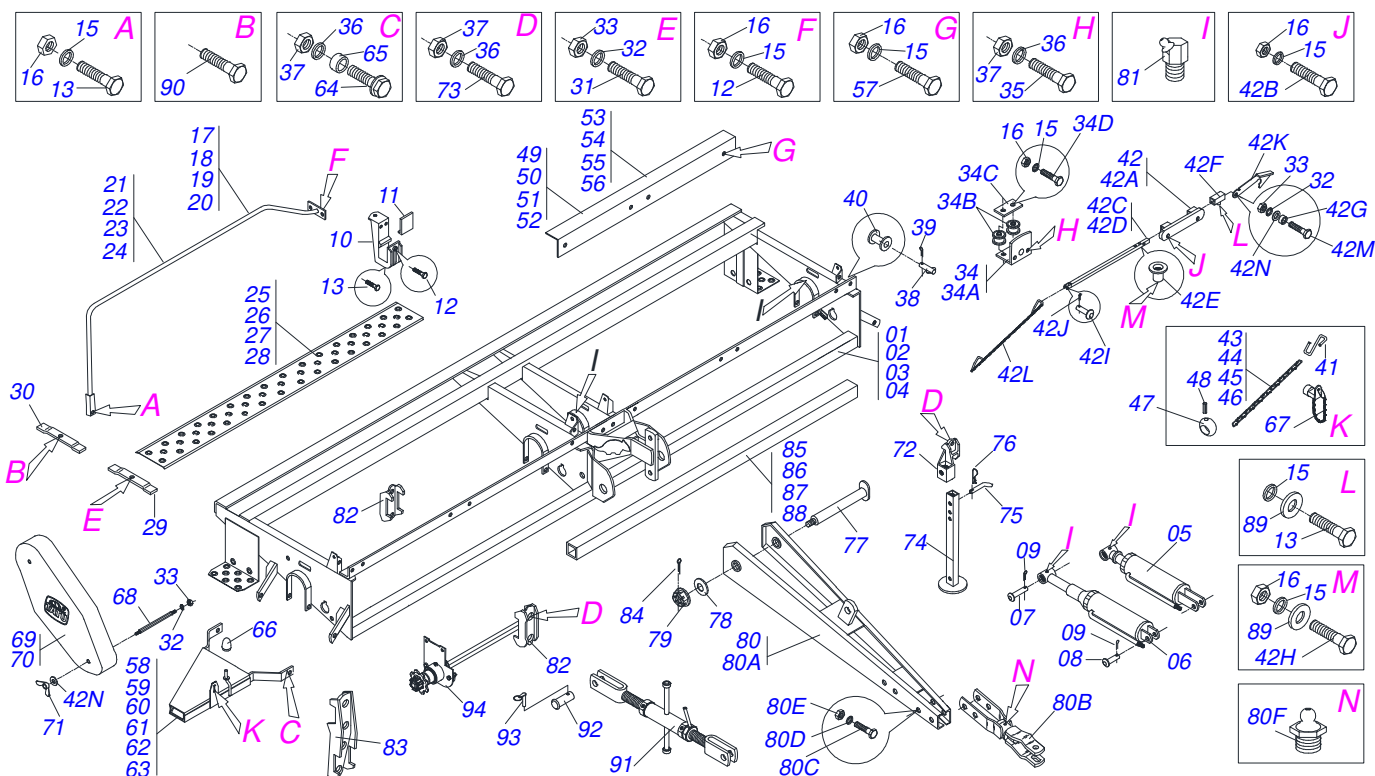

Item	Code	Description	See page	08	09	10	12
01	0501065680	FRAME		01	00	00	00
02	0501065681	FRAME		00	01	00	00
03	0501065682	FRAME		00	00	01	00
04	0501065683	FRAME		00	00	01	00
05	0501047376	50,8 X 114,3 X 637 X 160 HYDRAULIC CYLINDER	3	00	00	01	00
06	0501044358	50,8 X 101,6 X 617 X 180 HYDRAULIC CYLINDER	2	01	01	01	00
07	0521010579	COUPLING SHAFT		01	01	01	01
08	0521010574	C0.9" X 3.3" COUPLING SHAFT		01	01	01	01
09	0503010571	1/4" X 1.1/2 COTTERPIN		02	02	02	02
10	0502010890	SPRING ROD SUPPORT		01	01	01	01
11	0502010891	SPRING CHOCK SUPPORT VARON		01	01	01	01
12	0503010920	1/2" X 1.1/2" BOLT		03	03	03	03
13	0503010395	1/2" X 1-1/4" BOLT		10	10	10	10
14	0501065678	SEAT		01	01	01	01
15	0503010019	1/2" SPRING WASHER		21	21	21	21
16	0503010060	1/2" NUT		19	19	19	19
17	0501065653	RIGHT REAR HANDRAIL		01	00	00	00
18	0501065654	RIGHT REAR HANDRAIL		00	01	00	00
19	0501065655	RIGHT REAR HANDRAIL		00	00	00	01
20	0501065656	RIGHT REAR HANDRAIL		00	00	00	01
21	0501065688	LEFT REAR HANDRAIL		01	00	00	00
22	0501065689	LEFT REAR HANDRAIL		00	01	00	00
23	0501065690	LEFT REAR HANDRAIL		00	00	01	00
24	0501065691	LEFT REAR HANDRAIL		00	00	01	00
25	0511011233	REAR PLATFORM		02	00	00	00
26	0511011234	REAR PLATFORM		00	02	00	00
27	0511011235	REAR PLATFORM		00	00	02	00
28	0511011236	REAR PLATFORM		00	00	02	00
29	0511011222	REAR PLATFORM FIXER		04	04	04	04
30	0501068062	REAR PLATLFORM FIXER		00	00	04	00
31	0503010751	C3/8" X 1.1/4" HEX BOLT G.5		04	04	04	04

Item	Code	Description	See page	QT
01	0501110262	245 ADJUSTMENT NUT		01
02	0501061056	RH LOCKNUT WITH HANDLER		01
03	0501063937	LH TURNBUCKLE		01
04	0501063936	LH TURNBUCKLE		01
05	0503010002	1800 GREASE FITTING		01