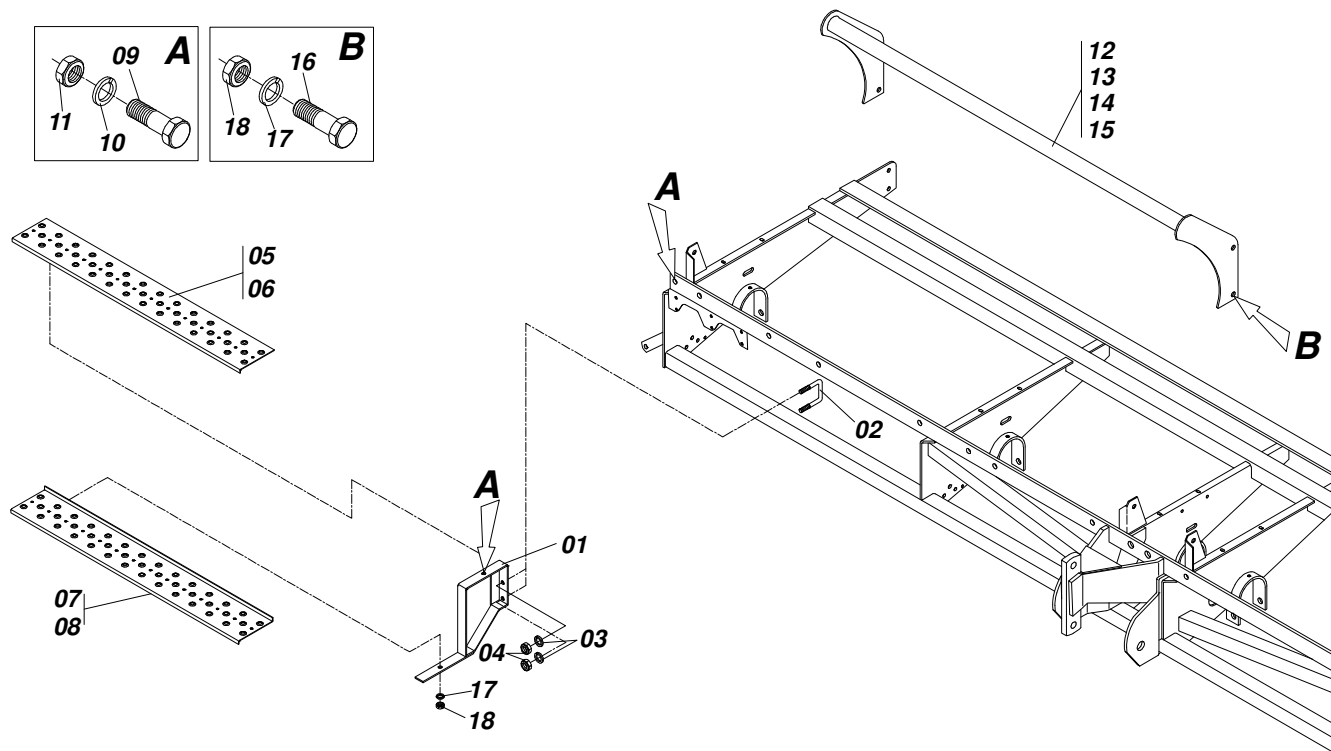

Item	Code	Description	See page	08	09	10	12
00	0501048194	FRONT PLATFORM SET		01			
00A	0501048197	FRONT PLATFORM SET			01		
00B	0501048198	FRONT PLATFORM SET				01	
00C	0501048199	FRONT PLATFORM SET					01
01	0501068325	FRONT PLATFORM SUPPORT		04	06	06	06
02	0521010669	5/8" X 4.33" X 3.46" HOLDER		04	06	06	06
03	0503010027	5/8" SPRING WASHER		08	12	12	12
04	0503010013	5/8" NUT		08	12	12	12
05	0511018578	LOWER UPPER FRONT PLATFORM ASSY		04			
06	0511018580	LOWER UPPER FRONT PLATFORM ASSY			04		
07	0511018581	LOWER UPPER FRONT PLATFORM ASSY				04	
08	0511018583	LOWER UPPER FRONT PLATFORM ASSY					04
09	0503010237	3/8" X 1" BOLT		08	12	12	12
10	0503010025	3/8" SPRING WASHER		08	12	12	12
11	0503010026	3/8" NUT		08	12	12	12
12	0501069590	FRONT HANDRAIL		02			
13	0501069589	FRONT HANDRAIL			02		
14	0501069588	FRONT HANDRAIL				02	
15	0501069587	FRONT HANDRAIL					02
16	0503010363	5/16" X 1" BOLT		08	08	08	08
17	0503010179	5/16" ZN SPRING WASHER		08	08	08	08
18	0503010337	5/16" NUT		08	08	08	08