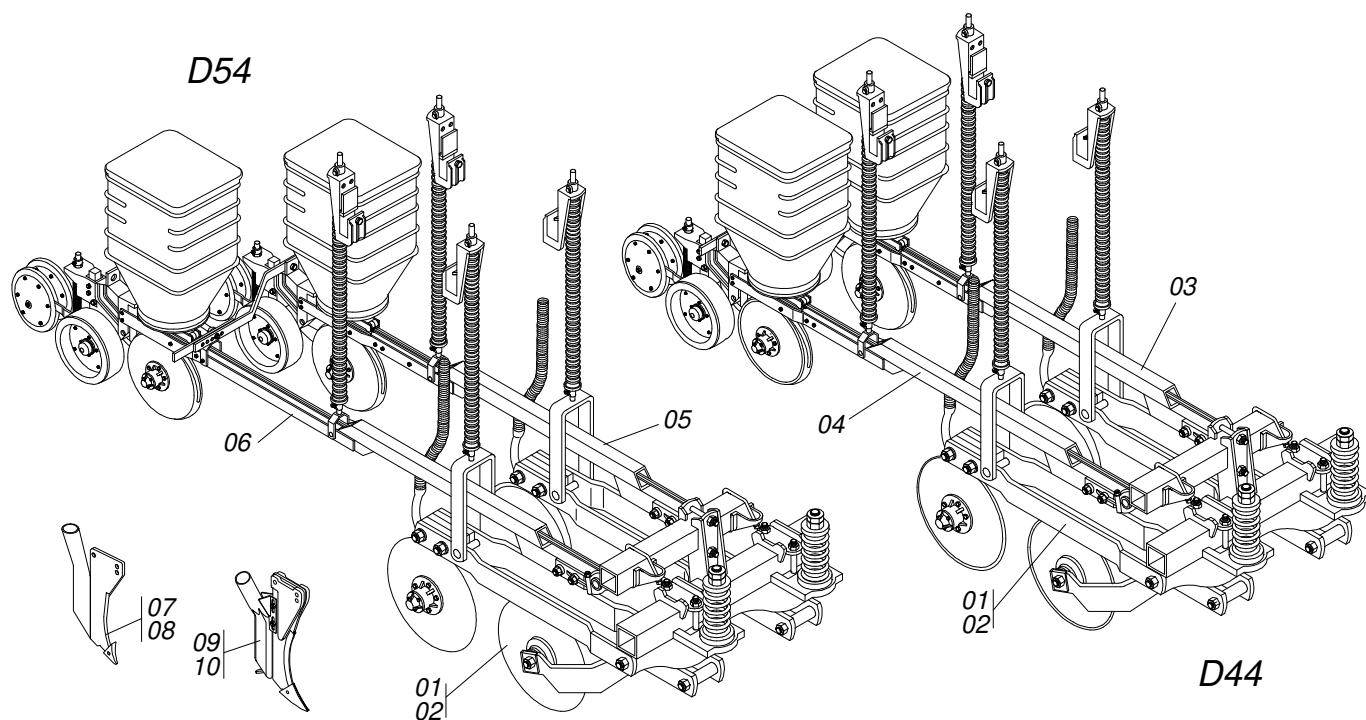

Item	Code	Description	See page	QT
00	0511043205	RH DDD SEED/FERTILIZER ROW		01
00A	0511043206	LH DDD SEED/FERTILIZER ROW		01
00B	0511043231	RH LONG SEED/FERTILIZER ROW ASSY		01
00C	0511043232	LH LONG SEED/FERTILIZER ROW ASSY		01
01	0501046504	RH DDD FERTILIZER ROW ASSY		01
02	0501046505	LH DDD FERTILIZER ROW ASSY		01
03	0501046500	MIDDLE RH DDD SEED ROW ASSY		01
04	0501046501	MIDDLE LH DDD FERTILIZER ROW ASSY		01
05	0501046506	LONG RH DDD SEED LINEA ASSY		01
06	0501046507	LH DDD LONG SEED ROW ASSY		01
07	0501051570	POINT RIGHT SCARIFIER ARM ASSY		01
08	0501051571	POINT LEFT SCARIFIER ARM ASSY		01
09	0501052767	SCARIFIER SPINDLE		01
10	0501052768	SCARIFIER SPINDLE		01