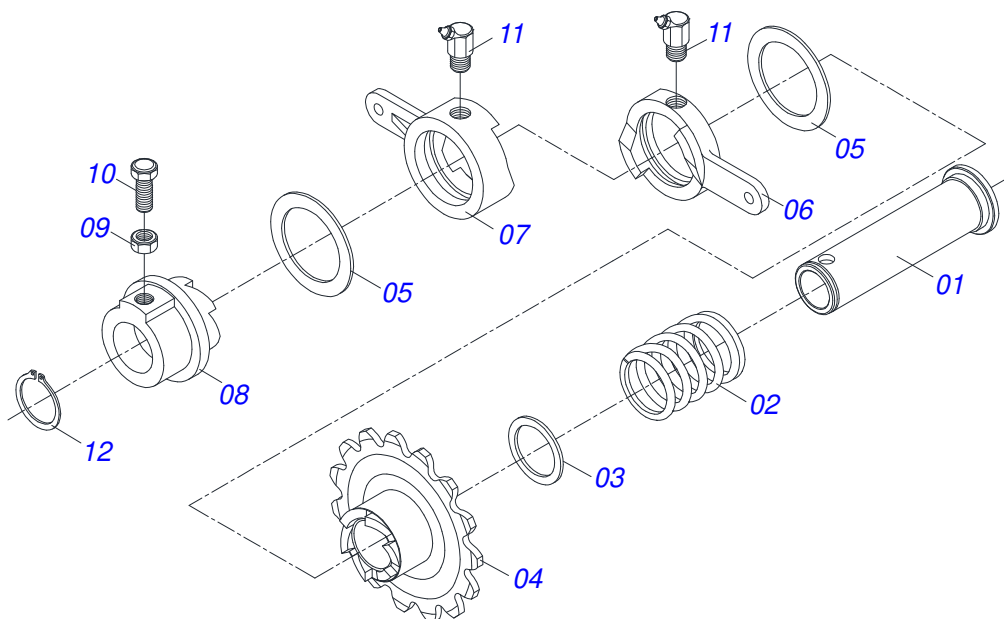

Item	Code	Description	See page	QT
01	0501110220	MECHANICAL RATCHET AXLE		01
02	0503030553	2.3"X 2.5"X 0.2"COMPRESSION SPRING		01
03	0501019735	FLAT WASHER		01
04	0502011329	14Z GEAR WITH RIGHT DRAGGER		01
05	0501019734	FLAT WASHER		02
06	0502010711	RIGHT CAM,LARGER		01
07	0502010710	RIGHT CAM, SMALLER		01
08	0502010708	RH DRIVING AXLE FOLLOWER		01
09	0503010060	1/2" NUT		01
10	0503011082	C1/2" X 1.3/4" SCREW		01
11	0503010003	1845 GREASE FITTING		02
12	0503010542	501045 CLAMPING RING (FOR AXLE)		01