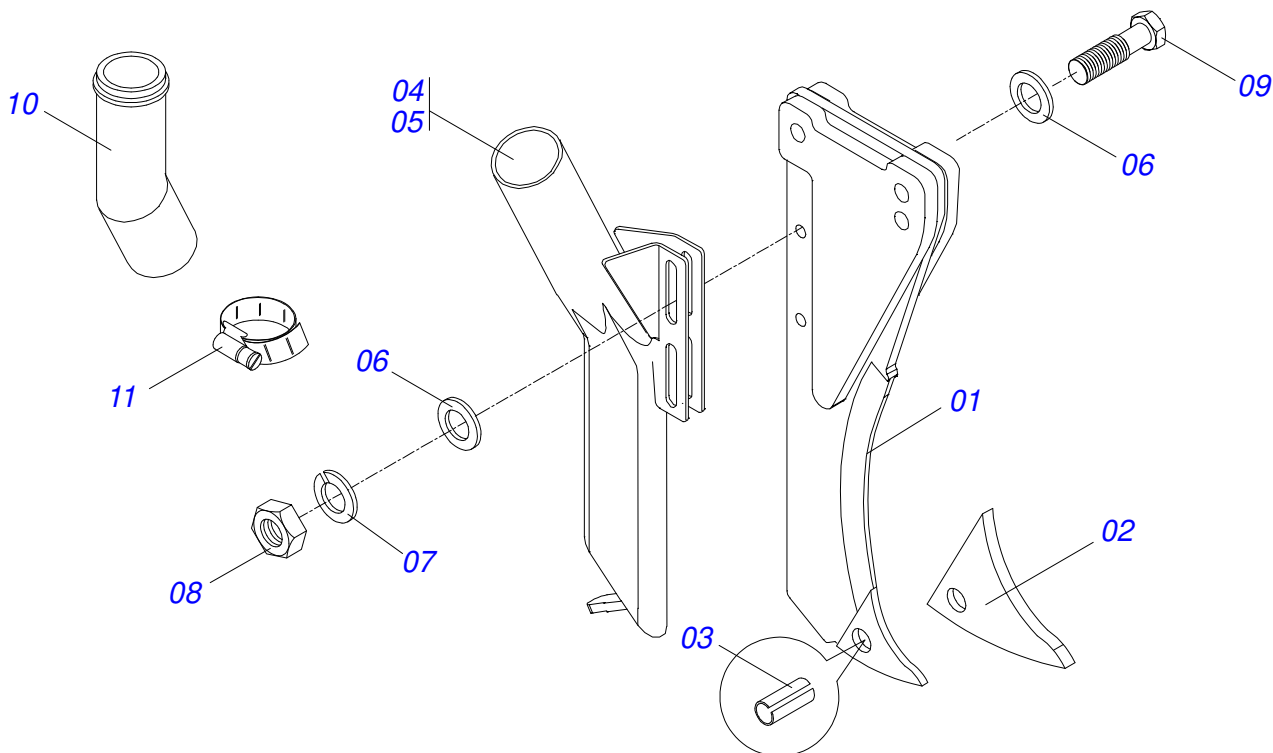

Item	Code	Description	See page	QT
00	0501052767	SCARIFIER SPINDLE		01
00.	0501052768	SCARIFIER SPINDLE		01
01	0501110231	SCARIFIER HEAD WITH SPIKE 0061		01
02	0502070061	POINT SUBSOILER		01
03	0503011373	0.4" X 1.1" SPRING PIN		01
04	0511061769	RIGHT FERTILIZER CONDUCTOR WITH REGULATOR		01
05	0511061770	LEFT CONDUCTOR FERTILIZER WITH REGULATOR		01
06	0501010984	FLAT WASHER		04
07	0503010025	3/8" SPRING WASHER		02
08	0503010026	3/8" NUT		02
09	0503010751	C3/8" X 1.1/4" HEX BOLT G.5		02
10	0503031050	CURVED CONDUCTOR		01
11	0503010246	CLAMP		01