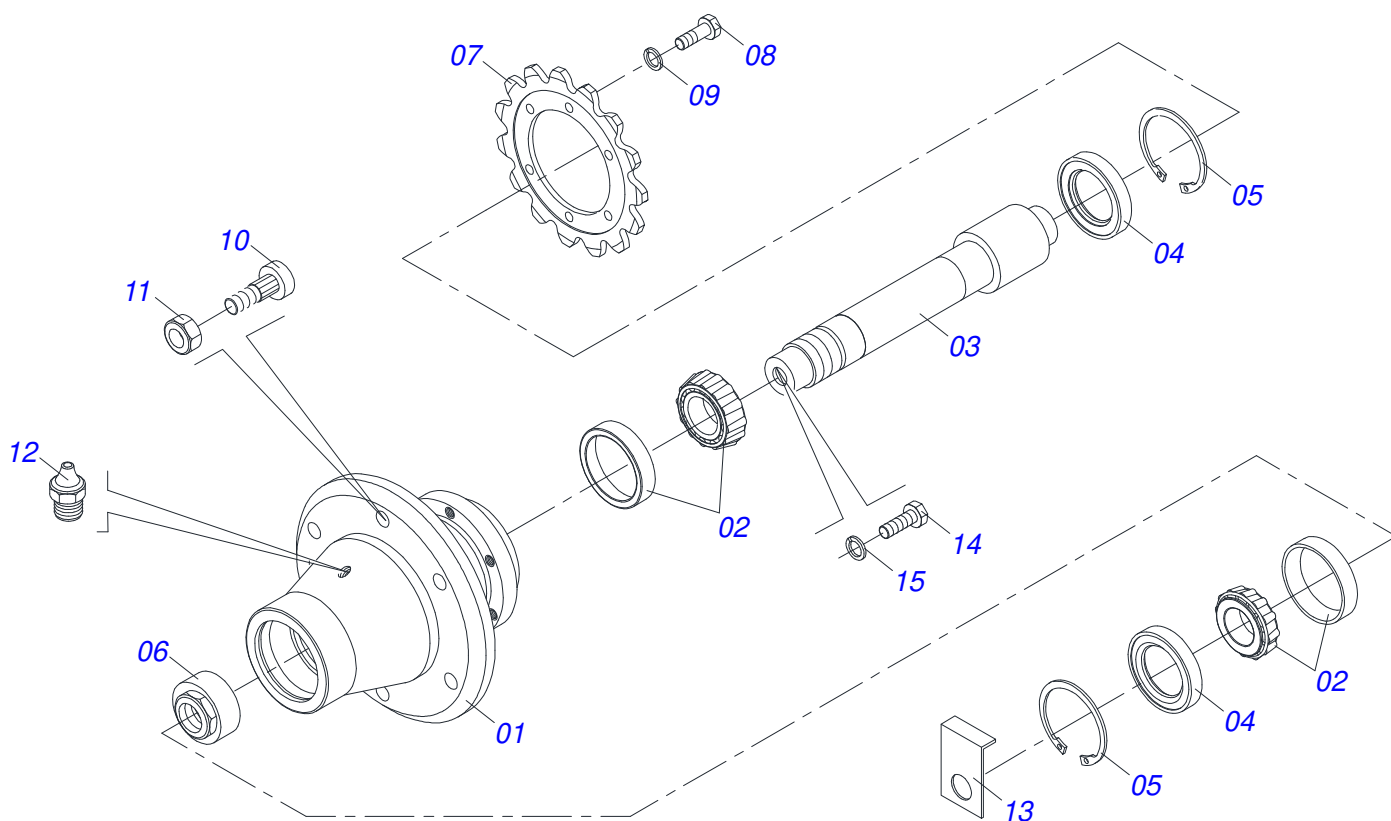

Item	Code	Description	See page	QT
01	0502011284	CARRYING WHEEL HUB		01
02	0503010037	30207 ROLLER BEARING		02
03	0511015300	WHEELS AXLE		01
04	0503010590	00674-B SEAL		02
05	0503010370	502072 CLAMPING RING (FOR AXLE)		02
06	0502040663	ADJUSTMENT NUT		01
07	0502011339	15Z GEAR P 1.25"		01
08	0503010240	5/16" X 3/4" BOLT		06
09	0503010179	5/16" ZN SPRING WASHER		06
10	0501010127	9/16" X 1-7/8" LUG BOLT		06
11	0503013001	9/16" CONICAL NUT		06
12	0503010002	1800 GREASE FITTING		01
13	0521012190	AXLE LOCK		01
14	0503011167	M16 X 2 X 30 BOLT		01
15	0503010027	5/8" SPRING WASHER		01