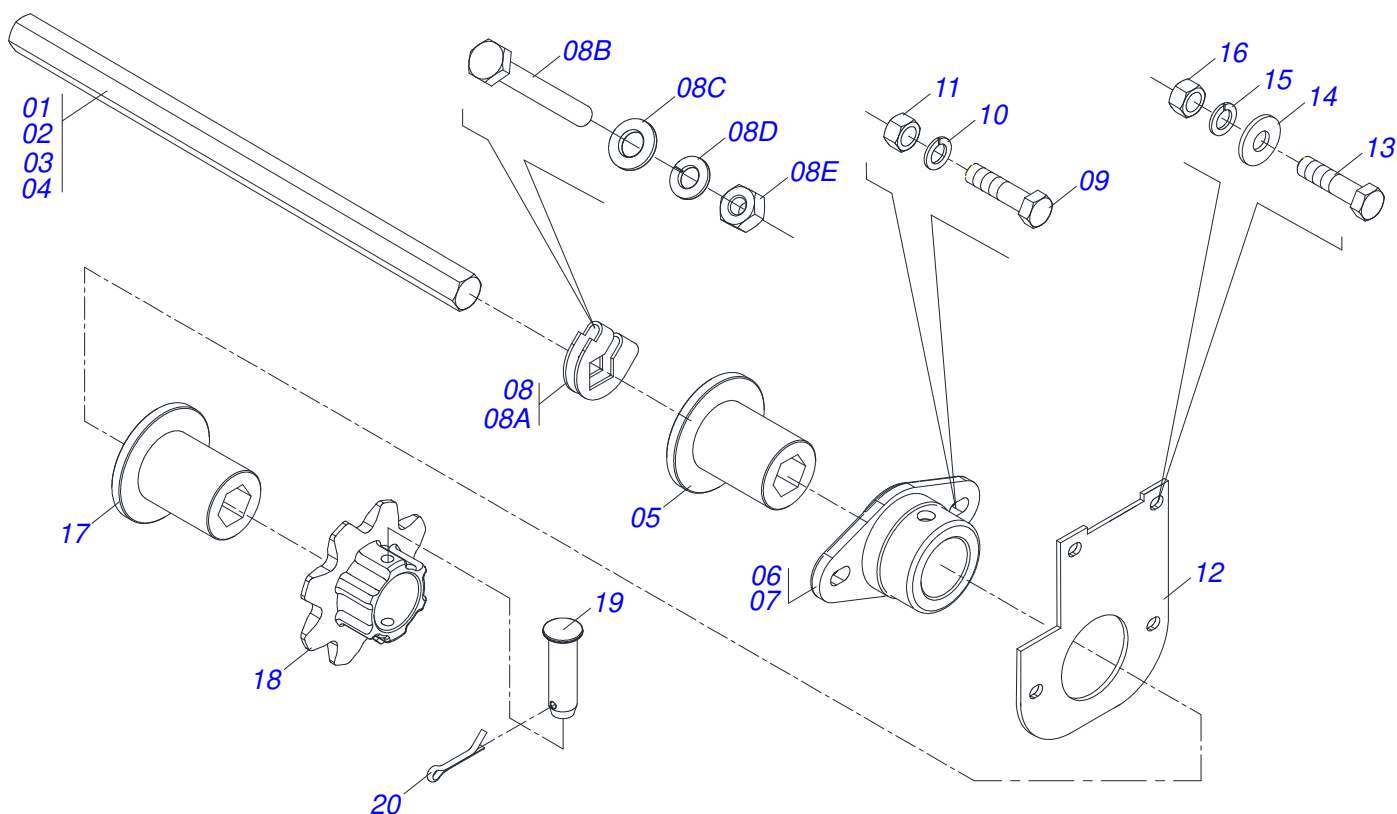

HEX AXLE ASSEMBLY

Item	Code	Description	See page	08	09	10	12 L.
01	0501017440	5/8" X 60.4" HEX AXLE		01	00	00	00
01.	0501017441	5/8" X 69.3" HEX AXLE		01	00	00	00
02	0511010749	5/8" X 71.8" HEX AXLE		00	01	00	00
02.	0511010750	5/8" X 79.1" HEX AXLE		00	01	00	00
03	0501017442	5/8" X 76.1" HEX AXLE		00	00	01	00
03.	0501017443	5/8" X 85" HEX AXLE		00	00	01	00
04	0501017432	5/8" X 95.8" HEX AXLE		00	00	00	01
04.	0501017433	5/8" X 2660" HEX AXLE		00	00	00	01
05	0502040723	5/8 HEX AXLE BEARING SLEEVE 5/8		02	02	02	02
06	0501110036	HEX AXLE RIGHT BEARING ASSY		01	01	01	01
07	0501110037	AGRICULTURAL BEARING HEX SHAFT 5/8"		01	01	01	01
08	0501053788	Q3/4" FASTENER AXLE ASSY		02	02	02	02
08A	0521010691	AXLE FASTENER		02	02	02	02
08B	0503010373	SCREW 1/4 UNC X 2 CS G.2 ZN		02	02	02	02
08C	0511017303	FLAT WASHER		02	02	02	02
08D	0503010143	1/4" SPRING WASHER		02	02	02	02
08E	0503010144	1/4" NUT		02	02	02	02
09	0503010363	5/16" X 1" BOLT		04	04	04	04
10	0503011176	5/16" SPRING WASHER		04	04	04	04
11	0503010337	5/16" NUT		04	04	04	04
12	0501017558	5/8" HEX AXLE BEARING SUPPORT		02	02	02	02
13	0503010920	1/2" X 1.1/2" BOLT		04	04	04	04
14	0511017302	FLAT WASHER		04	04	04	04
15	0503010019	1/2" SPRING WASHER		04	04	04	04
16	0503010060	1/2" NUT		04	04	04	04
17	0502011299	BUSHING GEAR		02	02	02	02
18	0502011314	8Z P 1.1/4" RH1.4" GEAR		02	02	02	02
19	0521010530	COUPLING SHAFT		02	02	02	02
20	0503010140	1/8" X 3/4" COTTERPIN		02	02	02	02