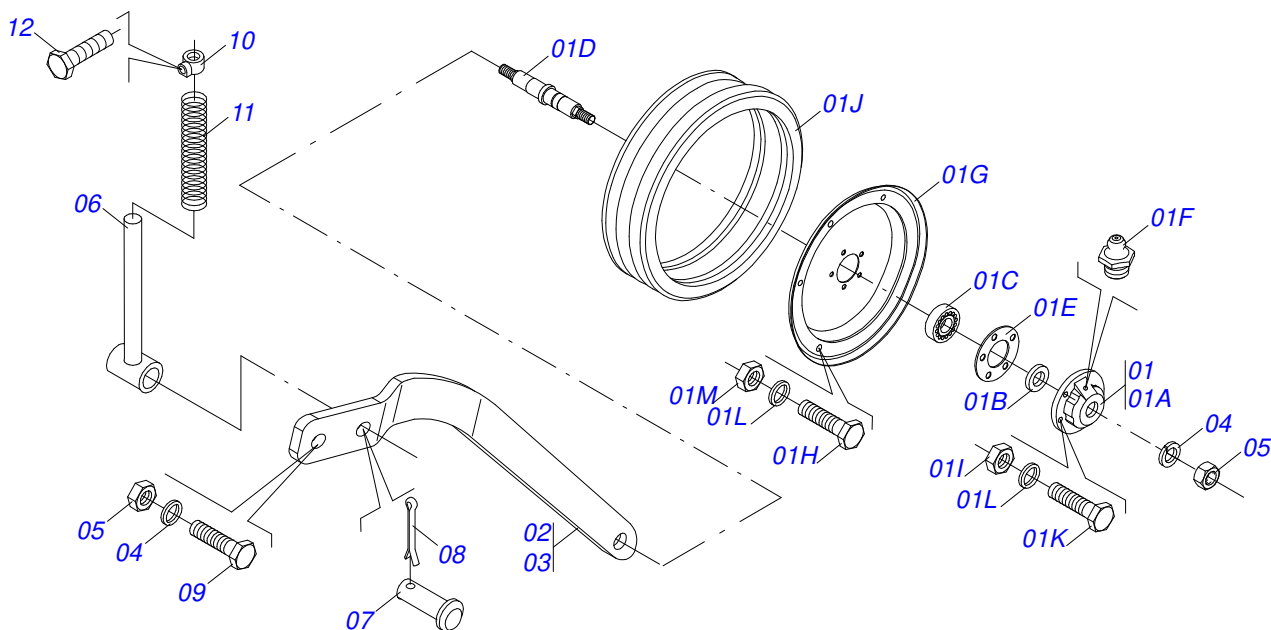

Item	Code	Description	See page	QT
00	0501050464	CONCAVE PRESS WHELL ASSEMBLY	29	01
01	0501050084	CONCAVE PRESS WHELL		01
01A	0502020140	HUB		02
01B	0503010272	SEAL 00715-BA		02
01C	0503010269	6204 BALL BEARING		02
01D	0501015883	COMPACT WHEEL AXLE		01
01E	0503030143	3.3" X 1.9" X 0.1" JOINT		02
01F	0503010691	1/4" GREASE FITTING		02
01G	0501015919	PRESS WHEEL RIM		02
01H	0503010743	1/4" X 1-1/4" BOLT		05
01I	0503010144	1/4" NUT		05
01J	0503030400	DEPTH CONTROL WHEEL RUBBER BAND		01
01K	0503010298	1/4" X 1/2" BOLT		05
01L	0503010143	1/4" SPRING WASHER		10
01M	0503013814	1/4" NC LOCKNUT		05
02	0501013655	RIGHT ARM		01
03	0501013656	LEFT ARM		01
04	0503010019	1/2" SPRING WASHER		05
05	0503010060	1/2" NUT		05
06	0501069979	SPRING REGULATOR		01
07	0521013310	0.5" X 3" COUPLING SHAFT		01
08	0503010071	3/16" X 1" COTTERPIN		01
09	0503010479	BOLT		01
10	0502040157	TRIP SPRING GUIDE LOCK BUSHING		02
11	0503030399	1"X5.1"X 0.2" COMPRESSION SPRING		01
12	0503010834	1/2 X 1 BOLT		02